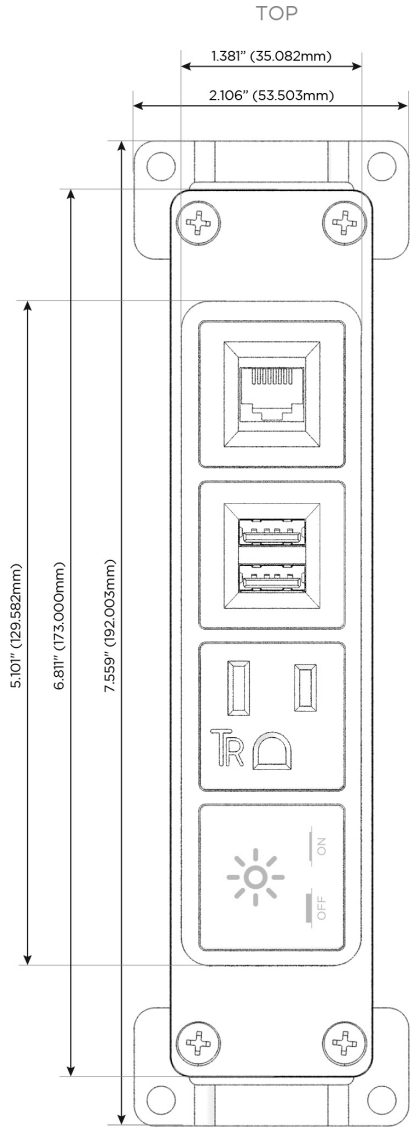

Bezel Finish: **WHITE (STEEL)**

Custom Finishes Available M-POWER-4T-XAM6-WB

Features:

Module/Port Options:

- A** Tamper Resistant AC Receptacle
- E** USB-A & USB-C (20W)
- M** Double USB-A (Fast Charging Ports - 18W)
- H** HDMI
- 6** CAT 6
- 12** RJ 12
- X** Switched AC
- Y** 3-Way Switch (Low Voltage)
- V** USB-C (45W High Speed Charging Port)
- S** USB-C (25W High Speed Charging Port)
- R** Switched AC (Rocker Switch)
- D** Dimmer Switch

Plug:

Supplied with Low Profile Flat 45° Angle 120 VAC Plug

Optional Standard Straight 120 VAC Plug

Optional Straight 120 VAC Pass-through Plug

- CLEAN, COMPACT DESIGN
- STREAMLINED
- LOW PROFILE
- SIDE-EXITING CORDS
- PLUG & PLAY
- 6' AC CORD & PLUG (FLAT PLUG STANDARD)
- CUSTOMIZABLE CONFIGURATIONS AND FINISHES
- UL LISTED FOR MOUNTING IN FURNITURE
- 15A

M-POWER-4T

AC POWER & DATA CONNECTIVITY SOLUTION

M-POWER-4T-XAM6-WB

Specs:

Modules/Ports:

- X** Switched AC
- A** Tamper Resistant AC Receptacle
- M** Double USB-A (Fast Charging Ports - 18W)
- 6** CAT 6

X A M 6