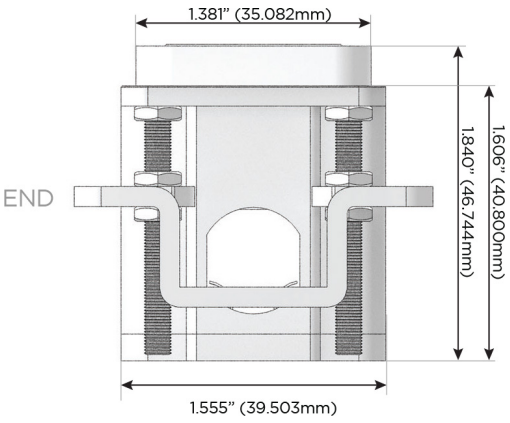

Plug:

Supplied with Low Profile Flat 45° Angle 120 VAC Plug

Optional Standard Straight 120 VAC Plug

Optional Straight 120 VAC Pass-through Plug

- CLEAN, COMPACT DESIGN
- STREAMLINED
- LOW PROFILE
- SIDE-EXITING CORDS
- PLUG & PLAY
- 6' AC CORD & PLUG (FLAT PLUG STANDARD)
- CUSTOMIZABLE CONFIGURATIONS AND FINISHES
- UL LISTED FOR MOUNTING IN FURNITURE
- 15A

M-POWER-4T

AC POWER & DATA CONNECTIVITY SOLUTION

M-POWER-4T-XAM6-WB

Specs:

Modules/Ports:

- X** Switched AC
- A** Tamper Resistant AC Receptacle
- M** Double USB-A (Fast Charging Ports - 18W)
- 6** CAT 6

X A M 6