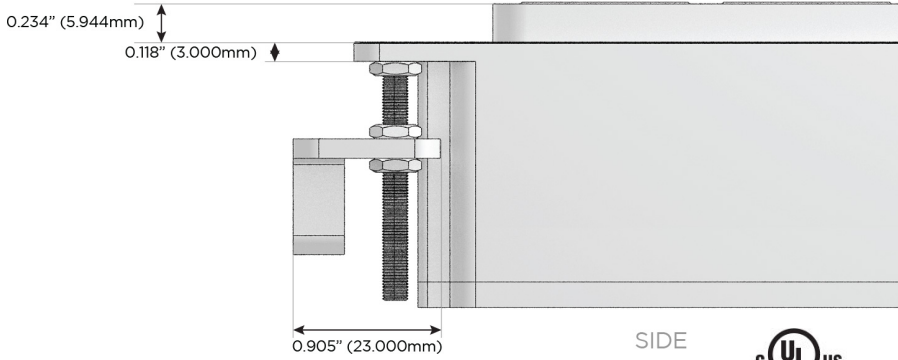

M-POWER-4T

AC POWER & DATA CONNECTIVITY SOLUTION

M-POWER-4T-XAM6-WB

Specs:

Modules/Ports:

- X** Switched AC
- A** Tamper Resistant AC Receptacle
- M** Double USB-A (Fast Charging Ports - 18W)
- 6** CAT 6

X A M 6