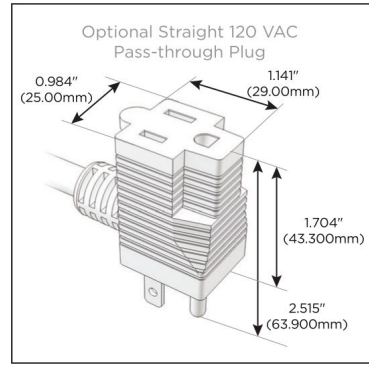

Plug:

Supplied with Low Profile Flat 45° Angle 120 VAC Plug

Optional Standard Straight 120 VAC Plug

Optional Straight 120 VAC Pass-through Plug

- CLEAN, COMPACT DESIGN
- STREAMLINED
- LOW PROFILE
- SIDE-EXITING CORDS
- PLUG & PLAY
- 6' AC CORD & PLUG (FLAT PLUG STANDARD)
- CUSTOMIZABLE CONFIGURATIONS AND FINISHES
- UL LISTED FOR MOUNTING IN FURNITURE
- 15A

M-POWER-4T

AC POWER & DATA CONNECTIVITY SOLUTION

M-POWER-4T-XAM6-WB

Specs:

Modules/Ports:

- X** Switched AC
- A** Tamper Resistant AC Receptacle
- M** Double USB-A (Fast Charging Ports - 18W)
- 6** CAT 6

X A M 6