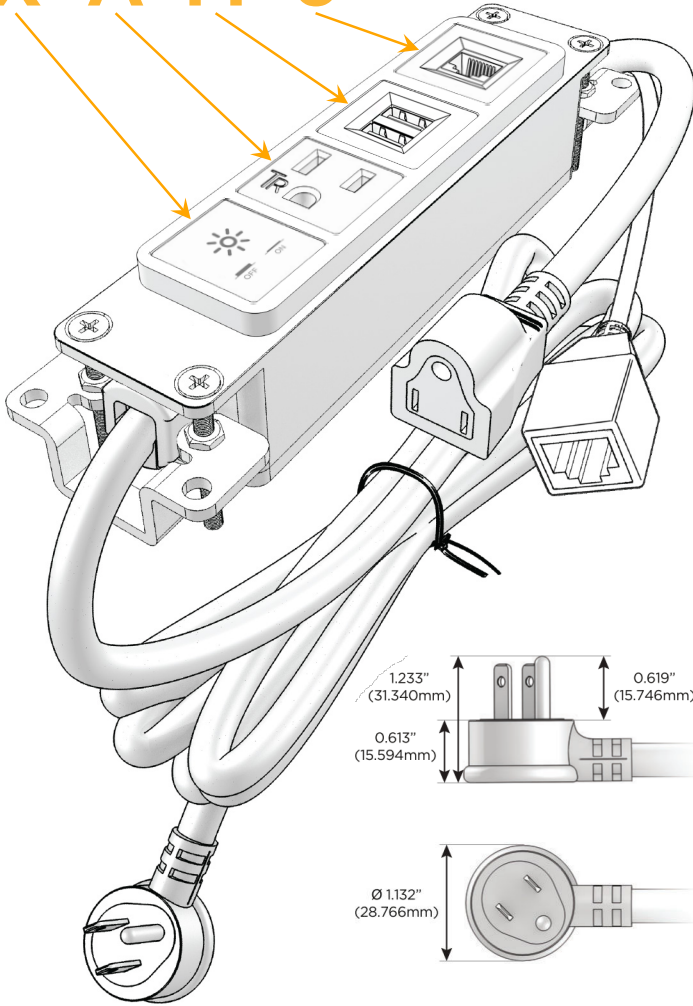

Bezel Finish: **WHITE (STEEL)**

Custom Finishes Available M-POWER-4T-XAM6-WB

Features:

Module/Port Options:

- A** Tamper Resistant AC Receptacle
- E** USB-A & USB-C (20W)
- M** Double USB-A (Fast Charging Ports - 18W)
- H** HDMI
- 6** CAT 6
- 12** RJ 12
- X** Switched AC
- Y** 3-Way Switch (Low Voltage)
- V** USB-C (45W High Speed Charging Port)
- S** USB-C (25W High Speed Charging Port)
- R** Switched AC (Rocker Switch)
- D** Dimmer Switch

Plug:

Supplied with Low Profile Flat 45° Angle 120 VAC Plug

Optional Standard Straight 120 VAC Plug

Optional Straight 120 VAC Pass-through Plug

- CLEAN, COMPACT DESIGN
- STREAMLINED
- LOW PROFILE
- SIDE-EXITING CORDS
- PLUG & PLAY
- 6' AC CORD & PLUG (FLAT PLUG STANDARD)
- CUSTOMIZABLE CONFIGURATIONS AND FINISHES
- UL LISTED FOR MOUNTING IN FURNITURE
- 15A

M-POWER-4T

AC POWER & DATA CONNECTIVITY SOLUTION

M-POWER-4T-XAM6-WB

Specs:

Modules/Ports:

- X** Switched AC
- A** Tamper Resistant AC Receptacle
- M** Double USB-A (Fast Charging Ports - 18W)
- 6** CAT 6

X A M 6