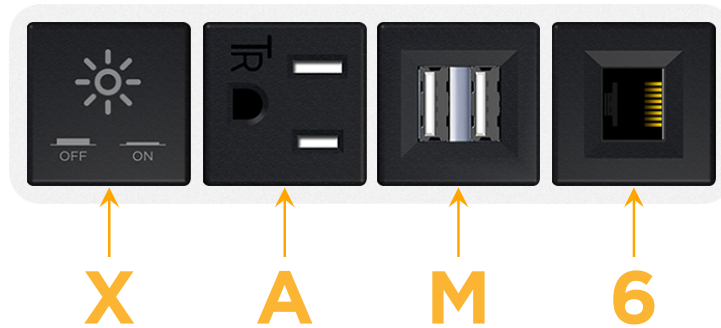

Bezel Finish: **WHITE (STEEL)**

Custom Finishes Available M-POWER-4T-XAM6-WB

Features:

Module/Port Options:

- A** Tamper Resistant AC Receptacle
- E** USB-A & USB-C (20W)
- M** Double USB-A (Fast Charging Ports - 18W)
- H** HDMI
- 6** CAT 6
- 12** RJ 12
- X** Switched AC
- Y** 3-Way Switch (Low Voltage)
- V** USB-C (45W High Speed Charging Port)
- S** USB-C (25W High Speed Charging Port)
- R** Switched AC (Rocker Switch)
- D** Dimmer Switch

Plug:

Supplied with Low Profile Flat 45° Angle 120 VAC Plug

Optional Standard Straight 120 VAC Plug

Optional Straight 120 VAC Pass-through Plug

- CLEAN, COMPACT DESIGN
- STREAMLINED
- LOW PROFILE
- SIDE-EXITING CORDS
- PLUG & PLAY
- 6' AC CORD & PLUG (FLAT PLUG STANDARD)
- CUSTOMIZABLE CONFIGURATIONS AND FINISHES
- UL LISTED FOR MOUNTING IN FURNITURE
- 15A

M-POWER-4T

AC POWER & DATA CONNECTIVITY SOLUTION

M-POWER-4T-XAM6-WB

Specs:

Modules/Ports:

- X** Switched AC
- A** Tamper Resistant AC Receptacle
- M** Double USB-A (Fast Charging Ports - 18W)
- 6** CAT 6

X A M 6