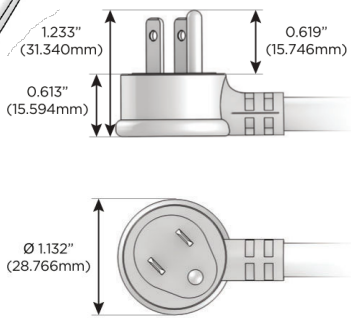

Plug:

Supplied with Low Profile Flat 45° Angle 120 VAC Plug

Optional Standard Straight 120 VAC Plug

Optional Straight 120 VAC Pass-through Plug

- CLEAN, COMPACT DESIGN
- STREAMLINED
- LOW PROFILE
- SIDE-EXITING CORDS
- PLUG & PLAY
- 6' AC CORD & PLUG (FLAT PLUG STANDARD)
- CUSTOMIZABLE CONFIGURATIONS AND FINISHES
- UL LISTED FOR MOUNTING IN FURNITURE
- 15A

M-POWER-4T

AC POWER & DATA CONNECTIVITY SOLUTION

M-POWER-4T-XAM6-WB

Specs:

Modules/Ports:

- X** Switched AC
- A** Tamper Resistant AC Receptacle
- M** Double USB-A (Fast Charging Ports - 18W)
- 6** CAT 6

X A M 6