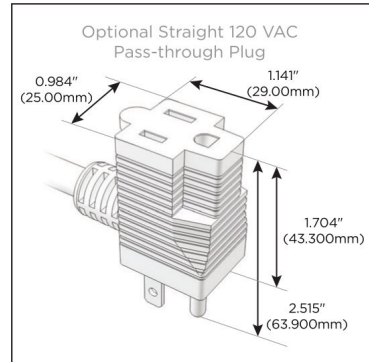

Plug:

Supplied with Low Profile Flat 45° Angle 120 VAC Plug

Optional Standard Straight 120 VAC Plug

Optional Straight 120 VAC Pass-through Plug

- CLEAN, COMPACT DESIGN
- STREAMLINED
- LOW PROFILE
- SIDE-EXITING CORDS
- PLUG & PLAY
- 6' AC CORD & PLUG (FLAT PLUG STANDARD)
- CUSTOMIZABLE CONFIGURATIONS AND FINISHES
- UL LISTED FOR MOUNTING IN FURNITURE
- 15A

M-POWER-4T

AC POWER & DATA CONNECTIVITY SOLUTION

M-POWER-4T-XAM6-WAB

Specs:

Modules/Ports:

- X** Switched AC
- A** Tamper Resistant AC Receptacle
- M** Double USB-A (Fast Charging Ports - 18W)
- 6** CAT 6

X A M 6