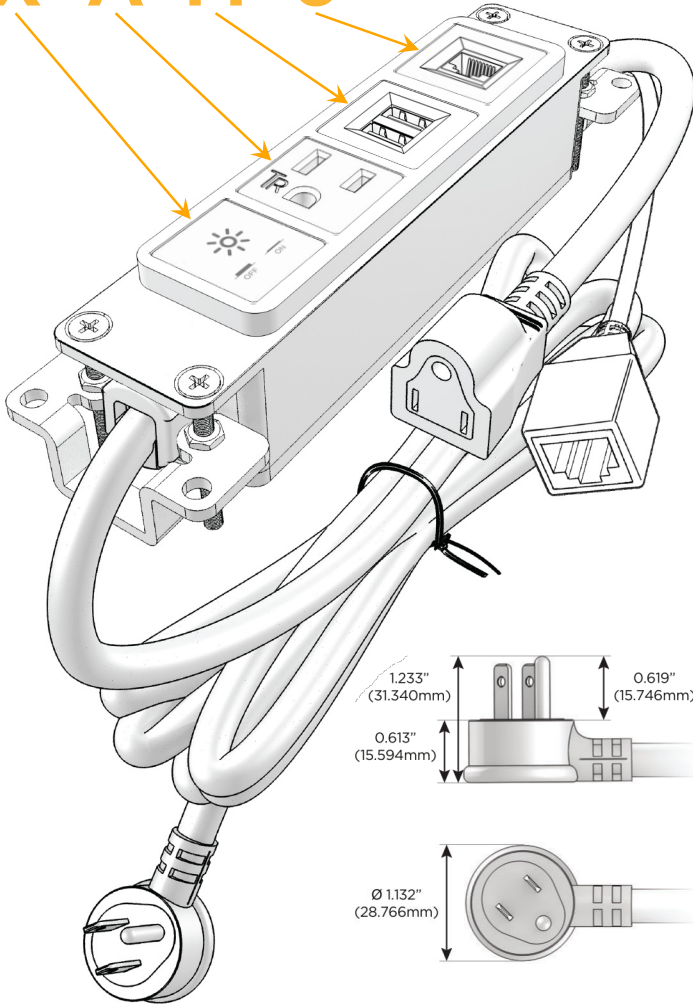

Bezel Finish: **WHITE (ABS)**

Custom Finishes Available M-POWER-4T-XAM6-WAB

Features:

Module/Port Options:

- A** Tamper Resistant AC Receptacle
- E** USB-A & USB-C (20W)
- M** Double USB-A (Fast Charging Ports - 18W)
- H** HDMI
- 6** CAT 6
- 12** RJ 12
- X** Switched AC
- Y** 3-Way Switch (Low Voltage)
- V** USB-C (45W High Speed Charging Port)
- S** USB-C (25W High Speed Charging Port)
- R** Switched AC (Rocker Switch)
- D** Dimmer Switch

Plug:

Supplied with Low Profile Flat 45° Angle 120 VAC Plug

Optional Standard Straight 120 VAC Plug

Optional Straight 120 VAC Pass-through Plug

- CLEAN, COMPACT DESIGN
- STREAMLINED
- LOW PROFILE
- SIDE-EXITING CORDS
- PLUG & PLAY
- 6' AC CORD & PLUG (FLAT PLUG STANDARD)
- CUSTOMIZABLE CONFIGURATIONS AND FINISHES
- UL LISTED FOR MOUNTING IN FURNITURE
- 15A

M-POWER-4T

AC POWER & DATA CONNECTIVITY SOLUTION

M-POWER-4T-XAM6-WAB

Specs:

Modules/Ports:

- X** Switched AC
- A** Tamper Resistant AC Receptacle
- M** Double USB-A (Fast Charging Ports - 18W)
- 6** CAT 6

X A M 6