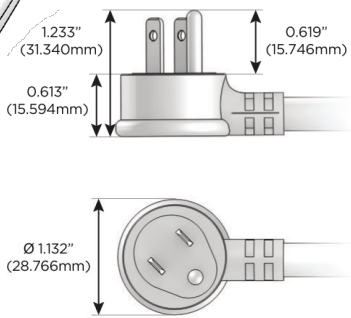

Plug:

Supplied with Low Profile Flat 45° Angle 120 VAC Plug

Optional Standard Straight 120 VAC Plug

Optional Straight 120 VAC Pass-through Plug

- CLEAN, COMPACT DESIGN
- STREAMLINED
- LOW PROFILE
- SIDE-EXITING CORDS
- PLUG & PLAY
- 6' AC CORD & PLUG (FLAT PLUG STANDARD)
- CUSTOMIZABLE CONFIGURATIONS AND FINISHES
- UL LISTED FOR MOUNTING IN FURNITURE
- 15A

M-POWER-4T

AC POWER & DATA CONNECTIVITY SOLUTION

M-POWER-4T-XAM6-WAB

Specs:

Modules/Ports:

- X** Switched AC
- A** Tamper Resistant AC Receptacle
- M** Double USB-A (Fast Charging Ports - 18W)
- 6** CAT 6

X A M 6