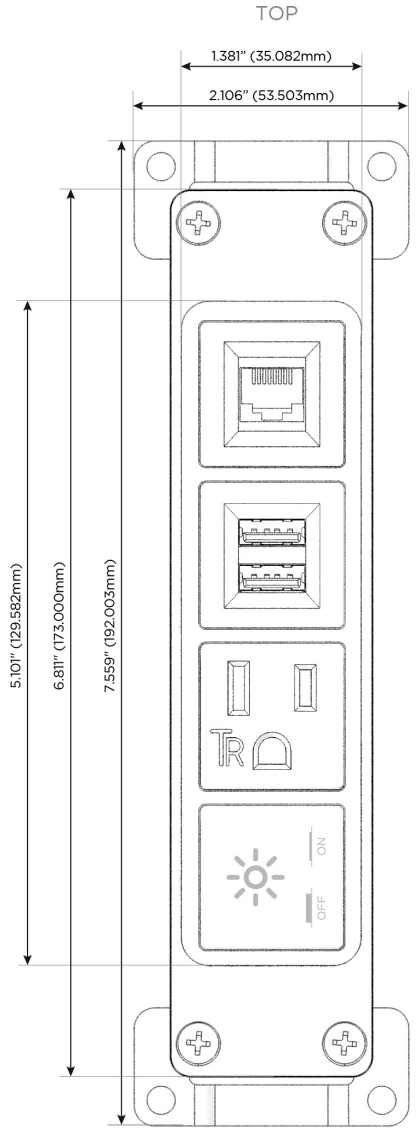

Bezel Finish: **WHITE (ABS)**

Custom Finishes Available M-POWER-4T-XAM6-WAB

Features:

Module/Port Options:

- A** Tamper Resistant AC Receptacle
- E** USB-A & USB-C (20W)
- M** Double USB-A (Fast Charging Ports - 18W)
- H** HDMI
- 6** CAT 6
- 12** RJ 12
- X** Switched AC
- Y** 3-Way Switch (Low Voltage)
- V** USB-C (45W High Speed Charging Port)
- S** USB-C (25W High Speed Charging Port)
- R** Switched AC (Rocker Switch)
- D** Dimmer Switch

Plug:

Supplied with Low Profile Flat 45° Angle 120 VAC Plug

Optional Standard Straight 120 VAC Plug

Optional Straight 120 VAC Pass-through Plug

- CLEAN, COMPACT DESIGN
- STREAMLINED
- LOW PROFILE
- SIDE-EXITING CORDS
- PLUG & PLAY
- 6' AC CORD & PLUG (FLAT PLUG STANDARD)
- CUSTOMIZABLE CONFIGURATIONS AND FINISHES
- UL LISTED FOR MOUNTING IN FURNITURE
- 15A

M-POWER-4T

AC POWER & DATA CONNECTIVITY SOLUTION

M-POWER-4T-XAM6-WAB

Specs:

Modules/Ports:

- X** Switched AC
- A** Tamper Resistant AC Receptacle
- M** Double USB-A (Fast Charging Ports - 18W)
- 6** CAT 6

X A M 6