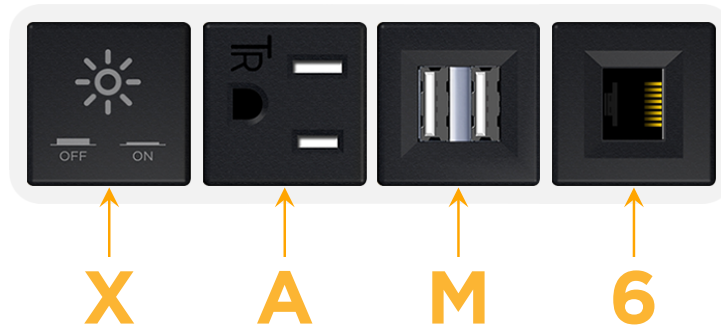

Bezel Finish: **WHITE (ABS)**

Custom Finishes Available M-POWER-4T-XAM6-WAB

Features:

Module/Port Options:

- A** Tamper Resistant AC Receptacle
- E** USB-A & USB-C (20W)
- M** Double USB-A (Fast Charging Ports - 18W)
- H** HDMI
- 6** CAT 6
- 12** RJ 12
- X** Switched AC
- Y** 3-Way Switch (Low Voltage)
- V** USB-C (45W High Speed Charging Port)
- S** USB-C (25W High Speed Charging Port)
- R** Switched AC (Rocker Switch)
- D** Dimmer Switch

Plug:

Supplied with Low Profile Flat 45° Angle 120 VAC Plug

Optional Standard Straight 120 VAC Plug

Optional Straight 120 VAC Pass-through Plug

- CLEAN, COMPACT DESIGN
- STREAMLINED
- LOW PROFILE
- SIDE-EXITING CORDS
- PLUG & PLAY
- 6' AC CORD & PLUG (FLAT PLUG STANDARD)
- CUSTOMIZABLE CONFIGURATIONS AND FINISHES
- UL LISTED FOR MOUNTING IN FURNITURE
- 15A

M-POWER-4T

AC POWER & DATA CONNECTIVITY SOLUTION

M-POWER-4T-XAM6-WAB

Specs:

Modules/Ports:

- X** Switched AC
- A** Tamper Resistant AC Receptacle
- M** Double USB-A (Fast Charging Ports - 18W)
- 6** CAT 6

X A M 6