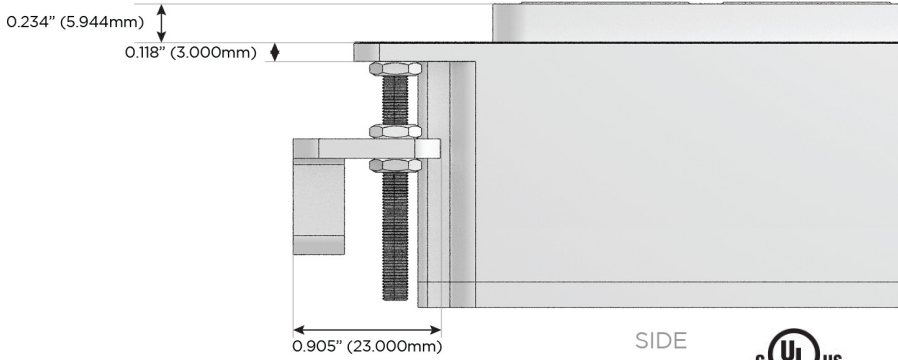

M-POWER-4T

AC POWER & DATA CONNECTIVITY SOLUTION

M-POWER-4T-XAM6-WAB

Specs:

Modules/Ports:

- X** Switched AC
- A** Tamper Resistant AC Receptacle
- M** Double USB-A (Fast Charging Ports - 18W)
- 6** CAT 6

X A M 6