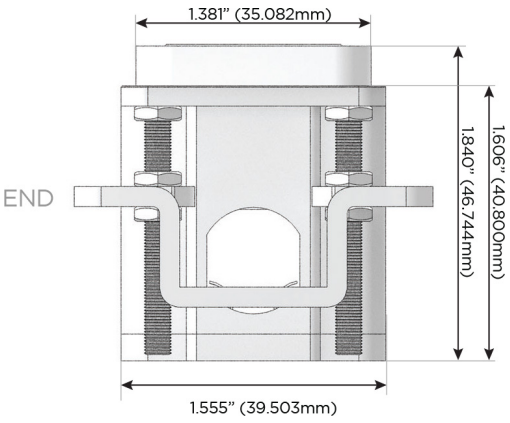

Plug:

Supplied with Low Profile Flat 45° Angle 120 VAC Plug

Optional Standard Straight 120 VAC Plug

Optional Straight 120 VAC Pass-through Plug

- CLEAN, COMPACT DESIGN
- STREAMLINED
- LOW PROFILE
- SIDE-EXITING CORDS
- PLUG & PLAY
- 6' AC CORD & PLUG (FLAT PLUG STANDARD)
- CUSTOMIZABLE CONFIGURATIONS AND FINISHES
- UL LISTED FOR MOUNTING IN FURNITURE
- 15A

M-POWER-4T

AC POWER & DATA CONNECTIVITY SOLUTION

M-POWER-4T-XAM6-WAB

Specs:

Modules/Ports:

- X** Switched AC
- A** Tamper Resistant AC Receptacle
- M** Double USB-A (Fast Charging Ports - 18W)
- 6** CAT 6

X A M 6