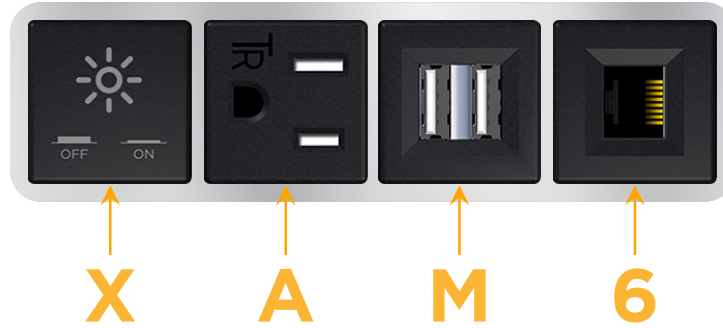

Bezel Finish: **STAINLESS STEEL MIRROR FINISH**

Custom Finishes Available M-POWER-4T-XAM6-SS8B

Features:

Module/Port Options:

- A** Tamper Resistant AC Receptacle
- E** USB-A & USB-C (20W)
- M** Double USB-A (Fast Charging Ports - 18W)
- H** HDMI
- 6** CAT 6
- 12** RJ 12
- X** Switched AC
- Y** 3-Way Switch (Low Voltage)
- V** USB-C (45W High Speed Charging Port)
- S** USB-C (25W High Speed Charging Port)
- R** Switched AC (Rocker Switch)
- D** Dimmer Switch

Plug:

Supplied with Low Profile Flat 45° Angle 120 VAC Plug

Optional Standard Straight 120 VAC Plug

Optional Straight 120 VAC Pass-through Plug

- CLEAN, COMPACT DESIGN
- STREAMLINED
- LOW PROFILE
- SIDE-EXITING CORDS
- PLUG & PLAY
- 6' AC CORD & PLUG (FLAT PLUG STANDARD)
- CUSTOMIZABLE CONFIGURATIONS AND FINISHES
- UL LISTED FOR MOUNTING IN FURNITURE
- 15A

M-POWER-4T

AC POWER & DATA CONNECTIVITY SOLUTION

M-POWER-4T-XAM6-SS8B

Specs:

Modules/Ports:

- X** Switched AC
- A** Tamper Resistant AC Receptacle
- M** Double USB-A (Fast Charging Ports - 18W)
- 6** CAT 6