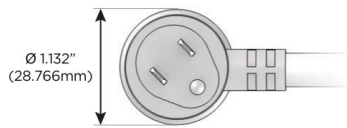

M-POWER-4T

AC POWER & DATA CONNECTIVITY SOLUTION

M-POWER-4T-XAM6-SS8B

Specs:

Modules/Ports:

- **X** Switched AC
- **A** Tamper Resistant AC Receptacle
- **M** Double USB-A (Fast Charging Ports - 18W)
- **6** CAT 6

X A M 6