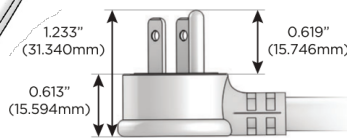

M-POWER-4T

AC POWER & DATA CONNECTIVITY SOLUTION

M-POWER-4T-XAM6-SS8B

Specs:

Modules/Ports:

- **X** Switched AC
- **A** Tamper Resistant AC Receptacle
- **M** Double USB-A (Fast Charging Ports - 18W)
- **6** CAT 6

X A M 6