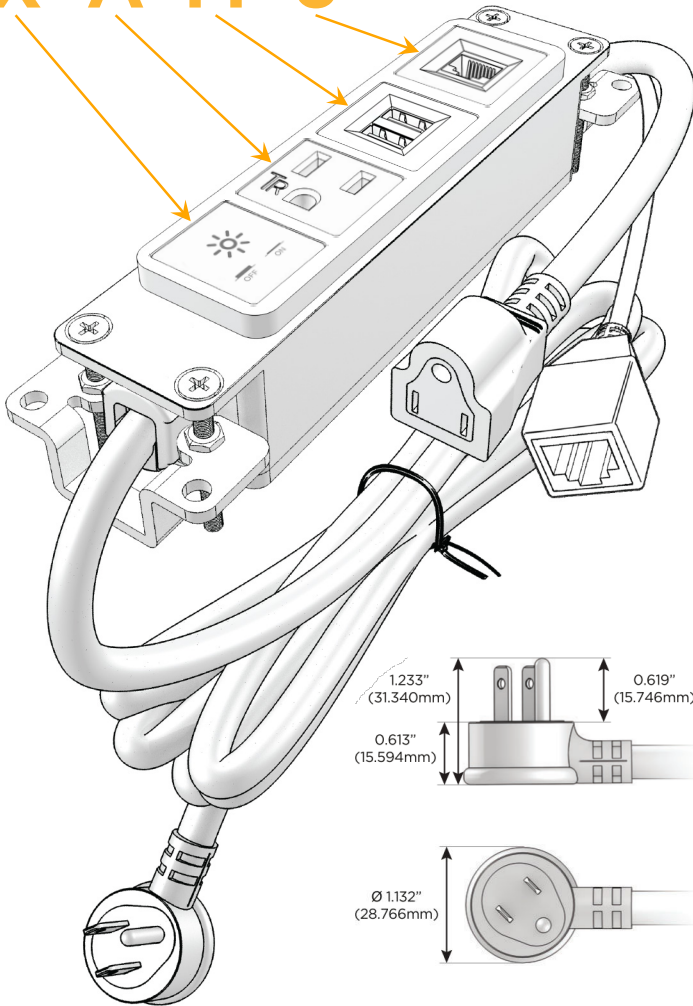

M-POWER-4T

AC POWER & DATA CONNECTIVITY SOLUTION

M-POWER-4T-XAM6-SS8B

Specs:

Modules/Ports:

- **X** Switched AC
- **A** Tamper Resistant AC Receptacle
- **M** Double USB-A (Fast Charging Ports - 18W)
- **6** CAT 6

X A M 6