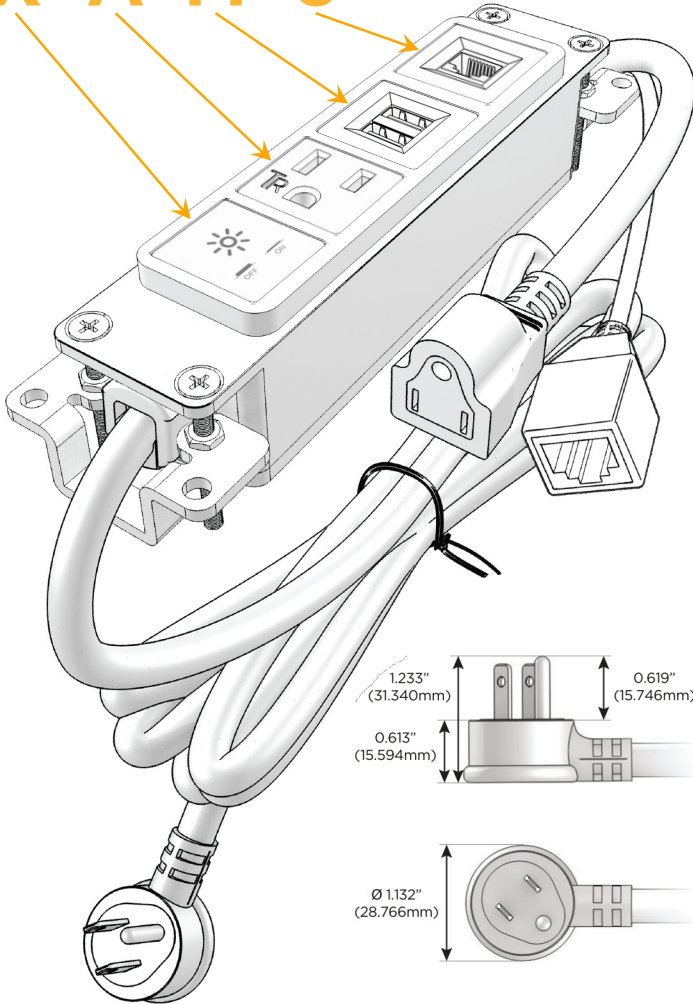

M-POWER-4T

AC POWER & DATA CONNECTIVITY SOLUTION

M-POWER-4T-XAM6-SS4B

Specs:

Modules/Ports:

- **X** Switched AC
- **A** Tamper Resistant AC Receptacle
- **M** Double USB-A (Fast Charging Ports - 18W)
- **6** CAT 6

X A M 6