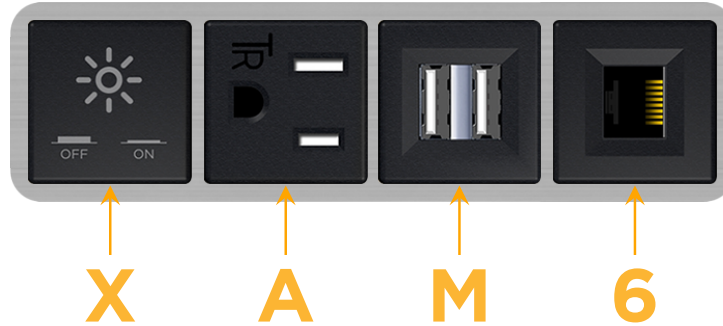

Bezel Finish: **STAINLESS STEEL BRUSHED**

Custom Finishes Available M-POWER-4T-XAM6-SS4B

Features:

Module/Port Options:

- A** Tamper Resistant AC Receptacle
- E** USB-A & USB-C (20W)
- M** Double USB-A (Fast Charging Ports - 18W)
- H** HDMI
- 6** CAT 6
- 12** RJ 12
- X** Switched AC
- Y** 3-Way Switch (Low Voltage)
- V** USB-C (45W High Speed Charging Port)
- S** USB-C (25W High Speed Charging Port)
- R** Switched AC (Rocker Switch)
- D** Dimmer Switch

Plug:

Supplied with Low Profile Flat 45° Angle 120 VAC Plug

Optional Standard Straight 120 VAC Plug

Optional Straight 120 VAC Pass-through Plug

- CLEAN, COMPACT DESIGN
- STREAMLINED
- LOW PROFILE
- SIDE-EXITING CORDS
- PLUG & PLAY
- 6' AC CORD & PLUG (FLAT PLUG STANDARD)
- CUSTOMIZABLE CONFIGURATIONS AND FINISHES
- UL LISTED FOR MOUNTING IN FURNITURE
- 15A

M-POWER-4T

AC POWER & DATA CONNECTIVITY SOLUTION

M-POWER-4T-XAM6-SS4B

Specs:

Modules/Ports:

- X** Switched AC
- A** Tamper Resistant AC Receptacle
- M** Double USB-A (Fast Charging Ports - 18W)
- 6** CAT 6