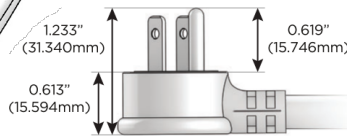

M-POWER-4T

AC POWER & DATA CONNECTIVITY SOLUTION

M-POWER-4T-XAM6-SS4B

Specs:

Modules/Ports:

- **X** Switched AC
- **A** Tamper Resistant AC Receptacle
- **M** Double USB-A (Fast Charging Ports - 18W)
- **6** CAT 6

X A M 6