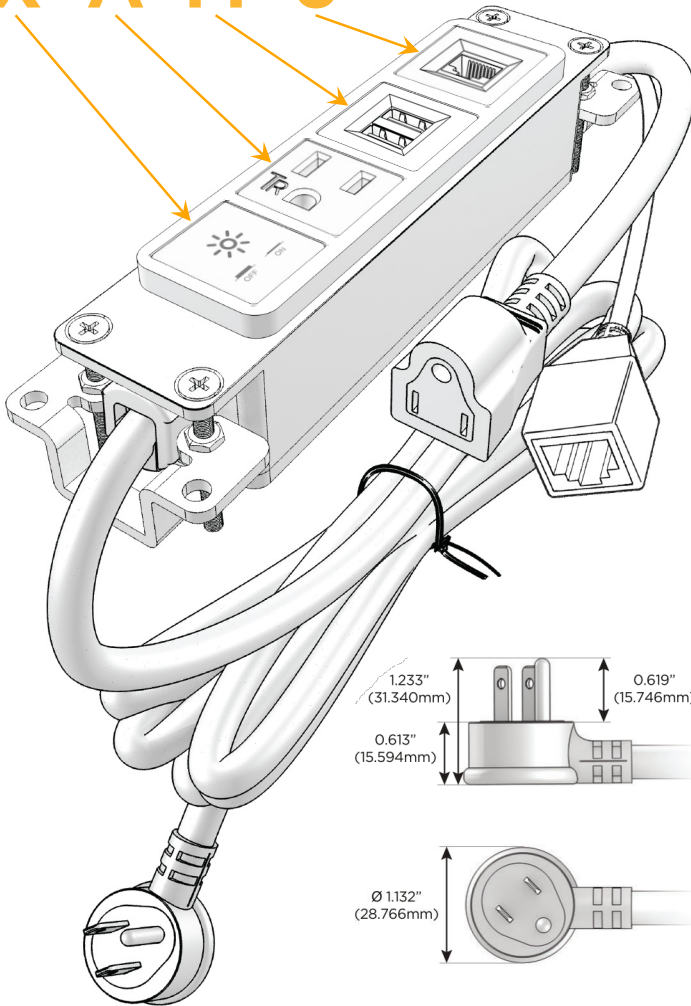

M-POWER-4T

AC POWER & DATA CONNECTIVITY SOLUTION

M-POWER-4T-XAM6-SS4AB

Specs:

Modules/Ports:

- **X** Switched AC
- **A** Tamper Resistant AC Receptacle
- **M** Double USB-A (Fast Charging Ports - 18W)
- **6** CAT 6

X A M 6