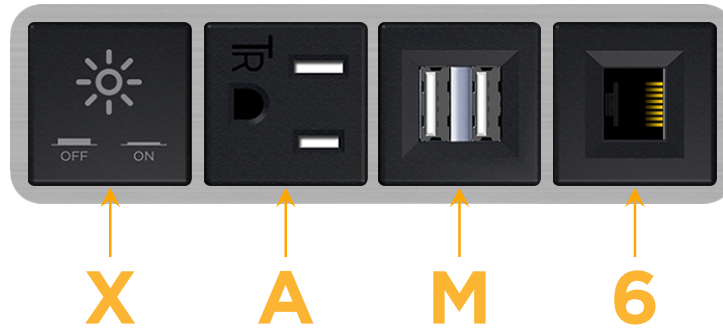

Bezel Finish: **BRUSHED STAINLESS (ABS)**

Custom Finishes Available M-POWER-4T-XAM6-SS4AB

Features:

Module/Port Options:

- A** Tamper Resistant AC Receptacle
- E** USB-A & USB-C (20W)
- M** Double USB-A (Fast Charging Ports - 18W)
- H** HDMI
- 6** CAT 6
- 12** RJ 12
- X** Switched AC
- Y** 3-Way Switch (Low Voltage)
- V** USB-C (45W High Speed Charging Port)
- S** USB-C (25W High Speed Charging Port)
- R** Switched AC (Rocker Switch)
- D** Dimmer Switch

Plug:

Supplied with Low Profile Flat 45° Angle 120 VAC Plug

Optional Standard Straight 120 VAC Plug

Optional Straight 120 VAC Pass-through Plug

- CLEAN, COMPACT DESIGN
- STREAMLINED
- LOW PROFILE
- SIDE-EXITING CORDS
- PLUG & PLAY
- 6' AC CORD & PLUG (FLAT PLUG STANDARD)
- CUSTOMIZABLE CONFIGURATIONS AND FINISHES
- UL LISTED FOR MOUNTING IN FURNITURE
- 15A

M-POWER-4T

AC POWER & DATA CONNECTIVITY SOLUTION

M-POWER-4T-XAM6-SS4AB

Specs:

Modules/Ports:

- X** Switched AC
- A** Tamper Resistant AC Receptacle
- M** Double USB-A (Fast Charging Ports - 18W)
- 6** CAT 6