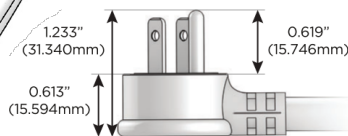

M-POWER-4T

AC POWER & DATA CONNECTIVITY SOLUTION

M-POWER-4T-XAM6-SS4AB

Specs:

Modules/Ports:

- **X** Switched AC
- **A** Tamper Resistant AC Receptacle
- **M** Double USB-A (Fast Charging Ports - 18W)
- **6** CAT 6

X A M 6