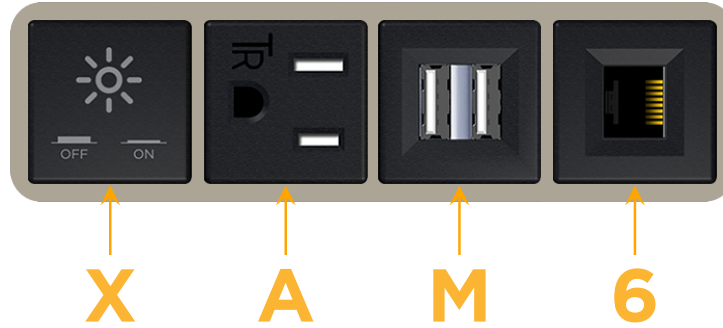

sales@mormax.com

mormax.com

Metro Light & Power's line of power & data solutions offers sophisticated design elements combined with greater ease of installation. Streamlined and low-profile, enhanced by side-exiting cords, our outlets advance the industry with their cutting edge look and feel. We believe flexibility is key, and we provide a variety of mounting options, including the ability to mount in limited spaces. Our outlets are available in many finishes and configurations, in addition to a custom color and finish capability for our clients.

Bezel Finish: **SATIN NICKEL (ABS)**

Custom Finishes Available M-POWER-4T-XAM6-SAB

Features:

Module/Port Options:

- A** Tamper Resistant AC Receptacle
- E** USB-A & USB-C (20W)
- M** Double USB-A (Fast Charging Ports - 18W)
- H** HDMI
- 6** CAT 6
- 12** RJ 12
- X** Switched AC
- Y** 3-Way Switch (Low Voltage)
- V** USB-C (45W High Speed Charging Port)
- S** USB-C (25W High Speed Charging Port)
- R** Switched AC (Rocker Switch)
- D** Dimmer Switch

Plug:

- Supplied with Low Profile Flat 45° Angle 120 VAC Plug
- Optional Standard Straight 120 VAC Plug
- Optional Straight 120 VAC Pass-through Plug

- CLEAN, COMPACT DESIGN
- STREAMLINED
- LOW PROFILE
- SIDE-EXITING CORDS
- PLUG & PLAY
- 6' AC CORD & PLUG (FLAT PLUG STANDARD)
- CUSTOMIZABLE CONFIGURATIONS AND FINISHES
- UL LISTED FOR MOUNTING IN FURNITURE
- 15A

M-POWER-4T

AC POWER & DATA CONNECTIVITY SOLUTION

M-POWER-4T-XAM6-SAB

Specs:

Modules/Ports:

- X** Switched AC
- A** Tamper Resistant AC Receptacle
- M** Double USB-A (Fast Charging Ports - 18W)
- 6** CAT 6

X A M 6