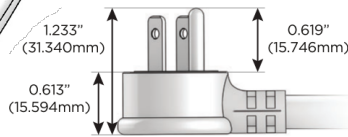

M-POWER-4T

AC POWER & DATA CONNECTIVITY SOLUTION

M-POWER-4T-XAM6-SAB

Specs:

Modules/Ports:

- X** Switched AC
- A** Tamper Resistant AC Receptacle
- M** Double USB-A (Fast Charging Ports - 18W)
- 6** CAT 6

X A M 6