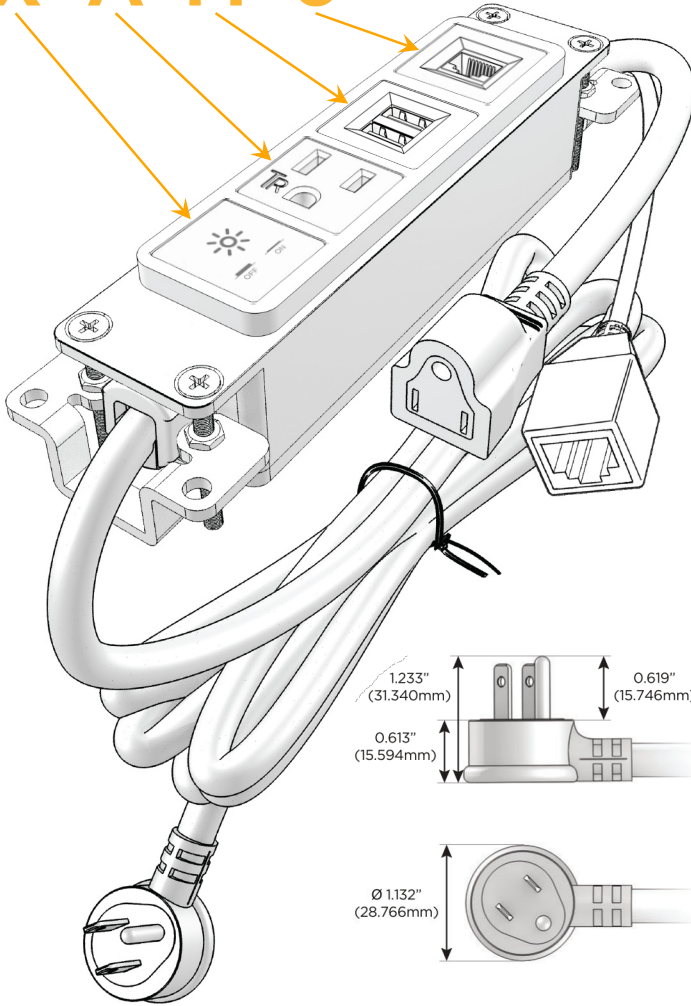

Bezel Finish: **SATIN NICKEL (ABS)**

Custom Finishes Available M-POWER-4T-XAM6-SAB

Features:

Module/Port Options:

- A** Tamper Resistant AC Receptacle
- E** USB-A & USB-C (20W)
- M** Double USB-A (Fast Charging Ports - 18W)
- H** HDMI
- 6** CAT 6
- 12** RJ 12
- X** Switched AC
- Y** 3-Way Switch (Low Voltage)
- V** USB-C (45W High Speed Charging Port)
- S** USB-C (25W High Speed Charging Port)
- R** Switched AC (Rocker Switch)
- D** Dimmer Switch

Plug:

- Supplied with Low Profile Flat 45° Angle 120 VAC Plug
- Optional Standard Straight 120 VAC Plug
- Optional Straight 120 VAC Pass-through Plug

- CLEAN, COMPACT DESIGN
- STREAMLINED
- LOW PROFILE
- SIDE-EXITING CORDS
- PLUG & PLAY
- 6' AC CORD & PLUG (FLAT PLUG STANDARD)
- CUSTOMIZABLE CONFIGURATIONS AND FINISHES
- UL LISTED FOR MOUNTING IN FURNITURE
- 15A

M-POWER-4T

AC POWER & DATA CONNECTIVITY SOLUTION

M-POWER-4T-XAM6-SAB

Specs:

Modules/Ports:

- X** Switched AC
- A** Tamper Resistant AC Receptacle
- M** Double USB-A (Fast Charging Ports - 18W)
- 6** CAT 6

X A M 6