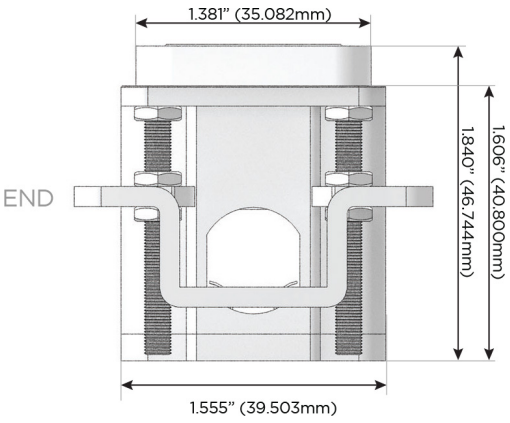

M-POWER-4T

AC POWER & DATA CONNECTIVITY SOLUTION

M-POWER-4T-XAM6-S3AB

Specs:

Modules/Ports:

- **X** Switched AC
- **A** Tamper Resistant AC Receptacle
- **M** Double USB-A (Fast Charging Ports - 18W)
- **6** CAT 6

X A M 6

Distributed by

Mormax Company, Inc.

8 Westchester Plaza

Elmsford, NY 10523

914-699-0101

sales@mormax.com

mormax.com