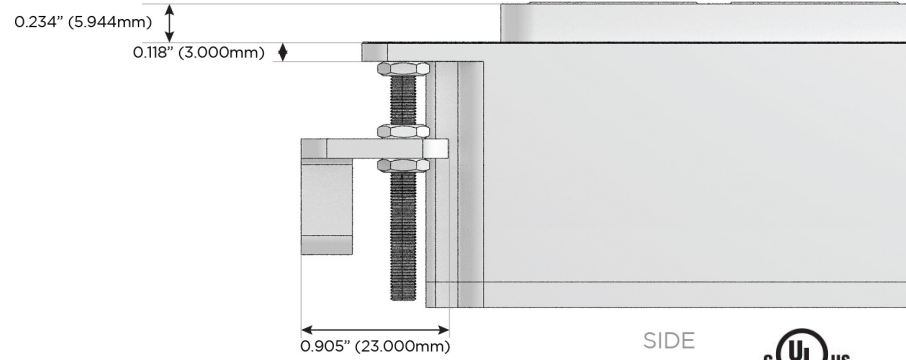

M-POWER-4T

AC POWER & DATA CONNECTIVITY SOLUTION

M-POWER-4T-XAM6-S3AB

Specs:

Modules/Ports:

- **X** Switched AC
- **A** Tamper Resistant AC Receptacle
- **M** Double USB-A (Fast Charging Ports - 18W)
- **6** CAT 6

X A M 6

Distributed by

Mormax Company, Inc.

8 Westchester Plaza

Elmsford, NY 10523

914-699-0101

sales@mormax.com

mormax.com