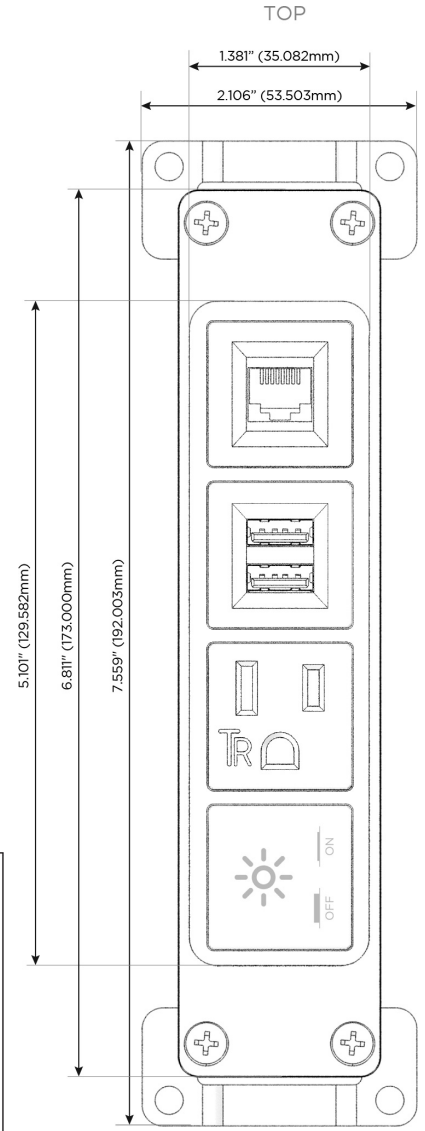

M-POWER-4T

AC POWER & DATA CONNECTIVITY SOLUTION

M-POWER-4T-XAM6-S3AB

Specs:

Modules/Ports:

- **X** Switched AC
- **A** Tamper Resistant AC Receptacle
- **M** Double USB-A (Fast Charging Ports - 18W)
- **6** CAT 6

X A M 6

Distributed by

Mormax Company, Inc.

8 Westchester Plaza

Elmsford, NY 10523

914-699-0101

sales@mormax.com

mormax.com