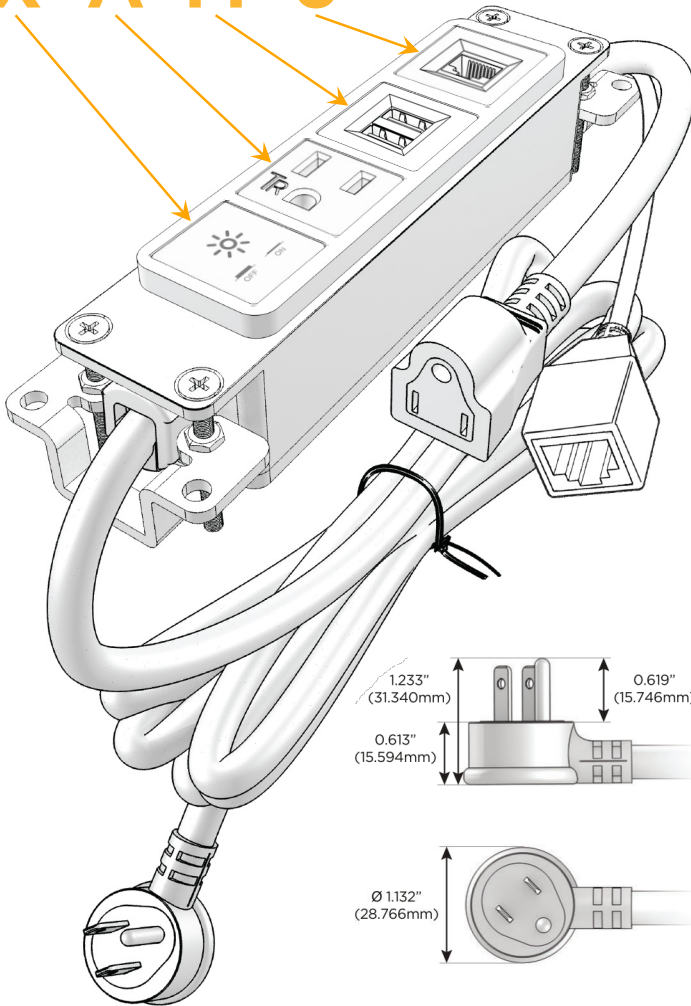

M-POWER-4T

AC POWER & DATA CONNECTIVITY SOLUTION

M-POWER-4T-XAM6-S3AB

Specs:

Modules/Ports:

- **X** Switched AC
- **A** Tamper Resistant AC Receptacle
- **M** Double USB-A (Fast Charging Ports - 18W)
- **6** CAT 6

X A M 6

Distributed by

Mormax Company, Inc.

8 Westchester Plaza

Elmsford, NY 10523

914-699-0101

sales@mormax.com

mormax.com