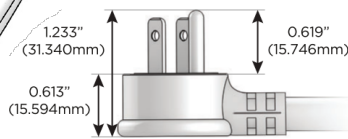

M-POWER-4T

AC POWER & DATA CONNECTIVITY SOLUTION

M-POWER-4T-XAM6-S3AB

Specs:

Modules/Ports:

- **X** Switched AC
- **A** Tamper Resistant AC Receptacle
- **M** Double USB-A (Fast Charging Ports - 18W)
- **6** CAT 6

X A M 6