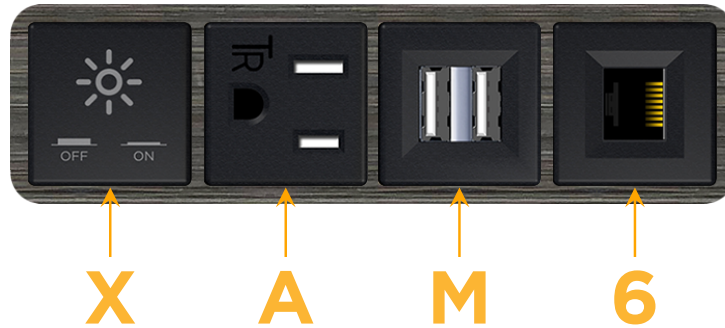

Bezel Finish: **GUNMETAL (ABS)**

Custom Finishes Available M-POWER-4T-XAM6-S3AB

Features:

Module/Port Options:

- A** Tamper Resistant AC Receptacle
- E** USB-A & USB-C (20W)
- M** Double USB-A (Fast Charging Ports - 18W)
- H** HDMI
- 6** CAT 6
- 12** RJ 12
- X** Switched AC
- Y** 3-Way Switch (Low Voltage)
- V** USB-C (45W High Speed Charging Port)
- S** USB-C (25W High Speed Charging Port)
- R** Switched AC (Rocker Switch)
- D** Dimmer Switch

Plug:

Supplied with Low Profile Flat 45° Angle 120 VAC Plug

Optional Standard Straight 120 VAC Plug

Optional Straight 120 VAC Pass-through Plug

- CLEAN, COMPACT DESIGN
- STREAMLINED
- LOW PROFILE
- SIDE-EXITING CORDS
- PLUG & PLAY
- 6' AC CORD & PLUG (FLAT PLUG STANDARD)
- CUSTOMIZABLE CONFIGURATIONS AND FINISHES
- UL LISTED FOR MOUNTING IN FURNITURE
- 15A

M-POWER-4T

AC POWER & DATA CONNECTIVITY SOLUTION

M-POWER-4T-XAM6-S3AB

Specs:

Modules/Ports:

- X** Switched AC
- A** Tamper Resistant AC Receptacle
- M** Double USB-A (Fast Charging Ports - 18W)
- 6** CAT 6