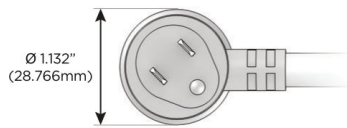

Plug:

Supplied with Low Profile Flat 45° Angle 120 VAC Plug

Optional Standard Straight 120 VAC Plug

Optional Straight 120 VAC Pass-through Plug

- CLEAN, COMPACT DESIGN
- STREAMLINED
- LOW PROFILE
- SIDE-EXITING CORDS
- PLUG & PLAY
- 6' AC CORD & PLUG (FLAT PLUG STANDARD)
- CUSTOMIZABLE CONFIGURATIONS AND FINISHES
- UL LISTED FOR MOUNTING IN FURNITURE
- 15A

M-POWER-4T

AC POWER & DATA CONNECTIVITY SOLUTION

M-POWER-4T-XAM6-MAB

Specs:

Modules/Ports:

- X** Switched AC
- A** Tamper Resistant AC Receptacle
- M** Double USB-A (Fast Charging Ports - 18W)
- 6** CAT 6

X A M 6