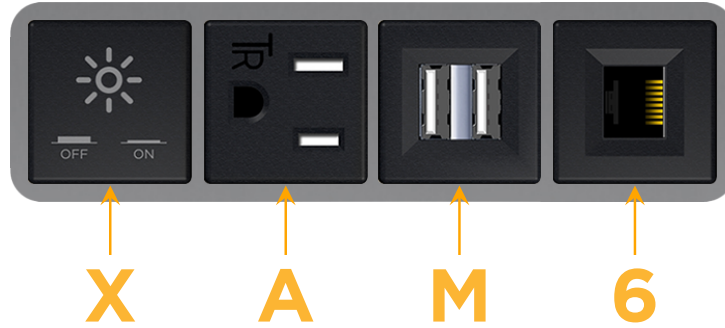

Bezel Finish: **MAGNESIUM (ABS)**

Custom Finishes Available M-POWER-4T-XAM6-MAB

Features:

Module/Port Options:

- A** Tamper Resistant AC Receptacle
- E** USB-A & USB-C (20W)
- M** Double USB-A (Fast Charging Ports - 18W)
- H** HDMI
- 6** CAT 6
- 12** RJ 12
- X** Switched AC
- Y** 3-Way Switch (Low Voltage)
- V** USB-C (45W High Speed Charging Port)
- S** USB-C (25W High Speed Charging Port)
- R** Switched AC (Rocker Switch)
- D** Dimmer Switch

Plug:

Supplied with Low Profile Flat 45° Angle 120 VAC Plug

Optional Standard Straight 120 VAC Plug

Optional Straight 120 VAC Pass-through Plug

- CLEAN, COMPACT DESIGN
- STREAMLINED
- LOW PROFILE
- SIDE-EXITING CORDS
- PLUG & PLAY
- 6' AC CORD & PLUG (FLAT PLUG STANDARD)
- CUSTOMIZABLE CONFIGURATIONS AND FINISHES
- UL LISTED FOR MOUNTING IN FURNITURE
- 15A

M-POWER-4T

AC POWER & DATA CONNECTIVITY SOLUTION

M-POWER-4T-XAM6-MAB

Specs:

Modules/Ports:

- X** Switched AC
- A** Tamper Resistant AC Receptacle
- M** Double USB-A (Fast Charging Ports - 18W)
- 6** CAT 6

X A M 6