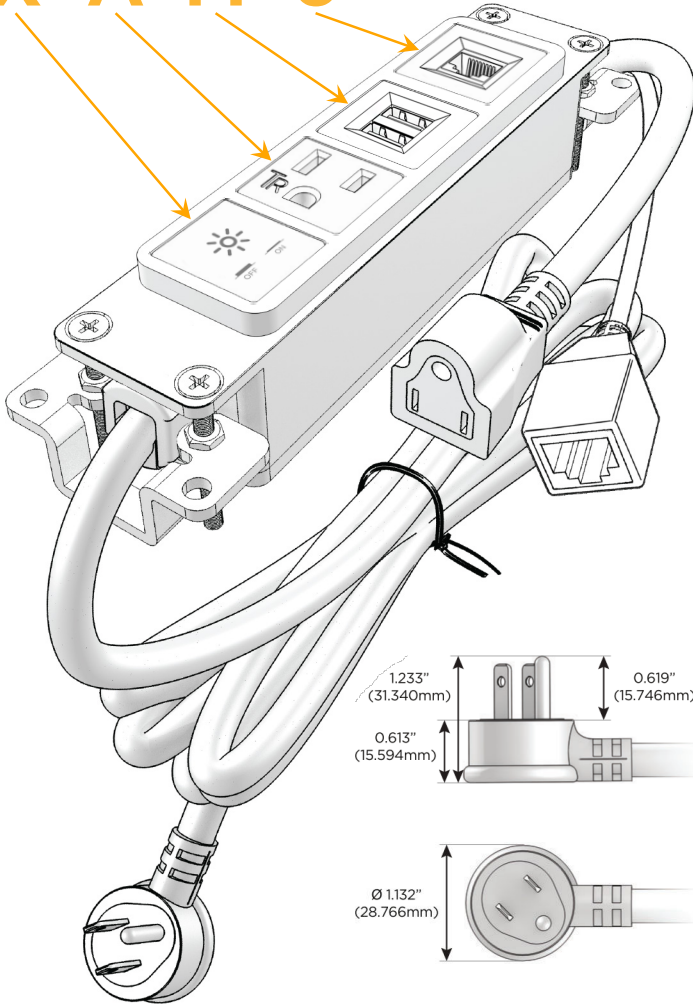

Bezel Finish: **MAGNESIUM (ABS)**

Custom Finishes Available M-POWER-4T-XAM6-MAB

Features:

Module/Port Options:

- A** Tamper Resistant AC Receptacle
- E** USB-A & USB-C (20W)
- M** Double USB-A (Fast Charging Ports - 18W)
- H** HDMI
- 6** CAT 6
- 12** RJ 12
- X** Switched AC
- Y** 3-Way Switch (Low Voltage)
- V** USB-C (45W High Speed Charging Port)
- S** USB-C (25W High Speed Charging Port)
- R** Switched AC (Rocker Switch)
- D** Dimmer Switch

Plug:

Supplied with Low Profile Flat 45° Angle 120 VAC Plug

Optional Standard Straight 120 VAC Plug

Optional Straight 120 VAC Pass-through Plug

- CLEAN, COMPACT DESIGN
- STREAMLINED
- LOW PROFILE
- SIDE-EXITING CORDS
- PLUG & PLAY
- 6' AC CORD & PLUG (FLAT PLUG STANDARD)
- CUSTOMIZABLE CONFIGURATIONS AND FINISHES
- UL LISTED FOR MOUNTING IN FURNITURE
- 15A

M-POWER-4T

AC POWER & DATA CONNECTIVITY SOLUTION

M-POWER-4T-XAM6-MAB

Specs:

Modules/Ports:

- X** Switched AC
- A** Tamper Resistant AC Receptacle
- M** Double USB-A (Fast Charging Ports - 18W)
- 6** CAT 6

X A M 6