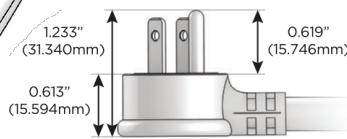

Plug:

Supplied with Low Profile Flat 45° Angle 120 VAC Plug

Optional Standard Straight 120 VAC Plug

Optional Straight 120 VAC Pass-through Plug

- CLEAN, COMPACT DESIGN
- STREAMLINED
- LOW PROFILE
- SIDE-EXITING CORDS
- PLUG & PLAY
- 6' AC CORD & PLUG (FLAT PLUG STANDARD)
- CUSTOMIZABLE CONFIGURATIONS AND FINISHES
- UL LISTED FOR MOUNTING IN FURNITURE
- 15A

M-POWER-4T

AC POWER & DATA CONNECTIVITY SOLUTION

M-POWER-4T-XAM6-MAB

Specs:

Modules/Ports:

- X** Switched AC
- A** Tamper Resistant AC Receptacle
- M** Double USB-A (Fast Charging Ports - 18W)
- 6** CAT 6

X A M 6