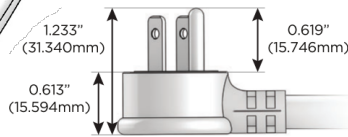

M-POWER-4T

AC POWER & DATA CONNECTIVITY SOLUTION

M-POWER-4T-XAM6-CUAB

Specs:

Modules/Ports:

- **X** Switched AC
- **A** Tamper Resistant AC Receptacle
- **M** Double USB-A (Fast Charging Ports - 18W)
- **6** CAT 6

X A M 6