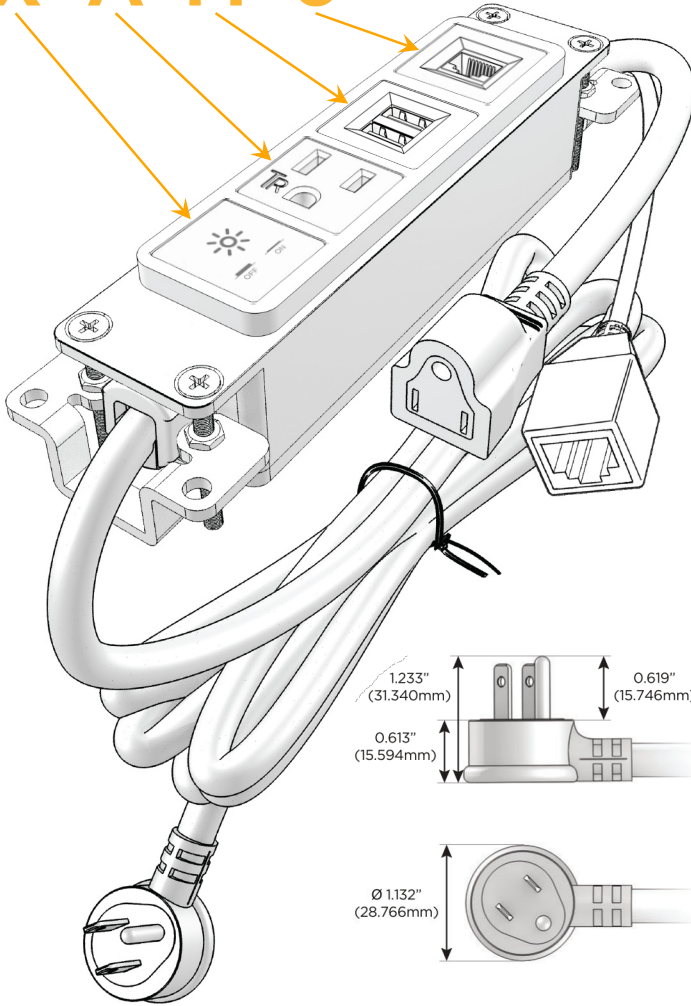

M-POWER-4T

AC POWER & DATA CONNECTIVITY SOLUTION

M-POWER-4T-XAM6-CUAB

Specs:

Modules/Ports:

- **X** Switched AC
- **A** Tamper Resistant AC Receptacle
- **M** Double USB-A (Fast Charging Ports - 18W)
- **6** CAT 6

X A M 6

Distributed by

Mormax Company, Inc.

8 Westchester Plaza

Elmsford, NY 10523

914-699-0101

sales@mormax.com

mormax.com