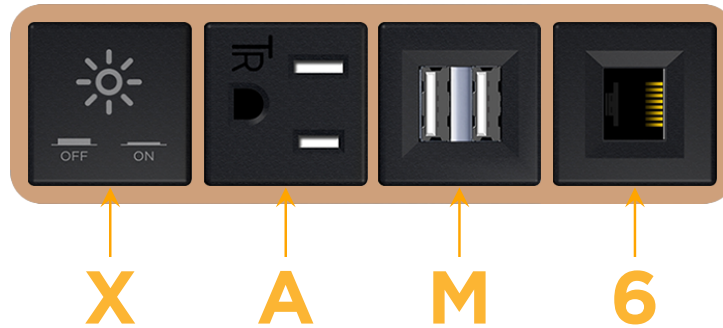

Bezel Finish: **COPPER (ABS)**

Custom Finishes Available M-POWER-4T-XAM6-CUAB

Features:

Module/Port Options:

- A** Tamper Resistant AC Receptacle
- E** USB-A & USB-C (20W)
- M** Double USB-A (Fast Charging Ports - 18W)
- H** HDMI
- 6** CAT 6
- 12** RJ 12
- X** Switched AC
- Y** 3-Way Switch (Low Voltage)
- V** USB-C (45W High Speed Charging Port)
- S** USB-C (25W High Speed Charging Port)
- R** Switched AC (Rocker Switch)
- D** Dimmer Switch

Plug:

Supplied with Low Profile Flat 45° Angle 120 VAC Plug

Optional Standard Straight 120 VAC Plug

Optional Straight 120 VAC Pass-through Plug

- CLEAN, COMPACT DESIGN
- STREAMLINED
- LOW PROFILE
- SIDE-EXITING CORDS
- PLUG & PLAY
- 6' AC CORD & PLUG (FLAT PLUG STANDARD)
- CUSTOMIZABLE CONFIGURATIONS AND FINISHES
- UL LISTED FOR MOUNTING IN FURNITURE
- 15A

M-POWER-4T

AC POWER & DATA CONNECTIVITY SOLUTION

M-POWER-4T-XAM6-CUAB

Specs:

Modules/Ports:

- X** Switched AC
- A** Tamper Resistant AC Receptacle
- M** Double USB-A (Fast Charging Ports - 18W)
- 6** CAT 6