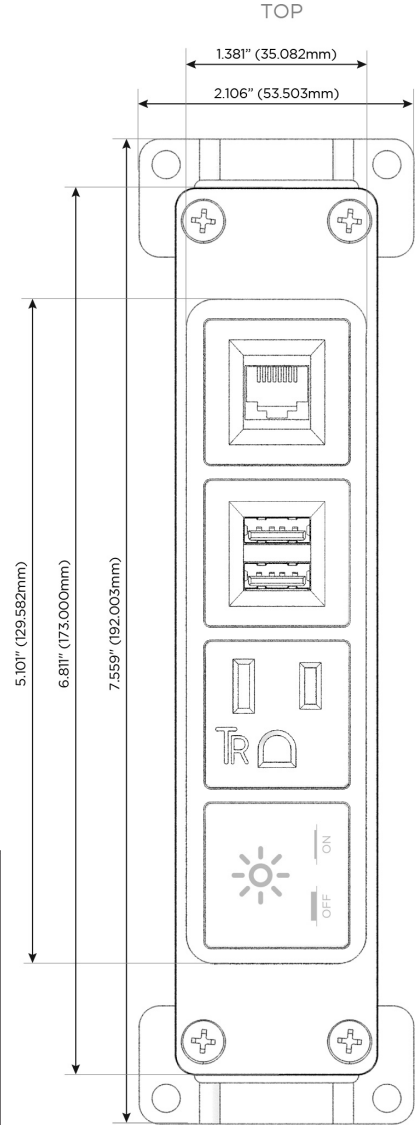

M-POWER-4T

AC POWER & DATA CONNECTIVITY SOLUTION

M-POWER-4T-XAM6-CUAB

Specs:

Modules/Ports:

- **X** Switched AC
- **A** Tamper Resistant AC Receptacle
- **M** Double USB-A (Fast Charging Ports - 18W)
- **6** CAT 6

X A M 6

Distributed by

Mormax Company, Inc.

8 Westchester Plaza

Elmsford, NY 10523

914-699-0101

sales@mormax.com

mormax.com