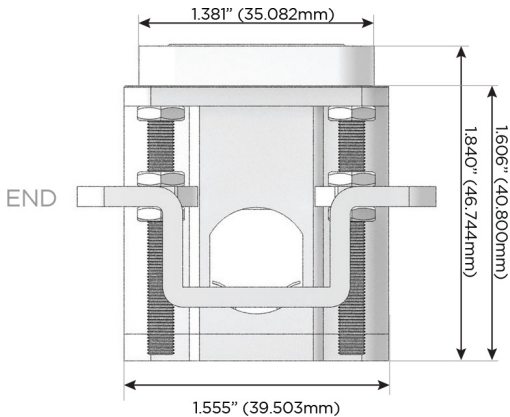

M-POWER-4T

AC POWER & DATA CONNECTIVITY SOLUTION

M-POWER-4T-XAM6-CUAB

Specs:

Modules/Ports:

- **X** Switched AC
- **A** Tamper Resistant AC Receptacle
- **M** Double USB-A (Fast Charging Ports - 18W)
- **6** CAT 6

X A M 6

Distributed by

Mormax Company, Inc.

8 Westchester Plaza

Elmsford, NY 10523

914-699-0101

sales@mormax.com

mormax.com