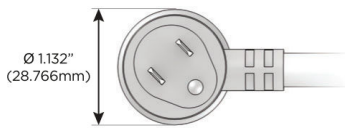

M-POWER-4T

AC POWER & DATA CONNECTIVITY SOLUTION

M-POWER-4T-XAM6-CRAB

Specs:

Modules/Ports:

- **X** Switched AC
- **A** Tamper Resistant AC Receptacle
- **M** Double USB-A (Fast Charging Ports - 18W)
- **6** CAT 6

X A M 6