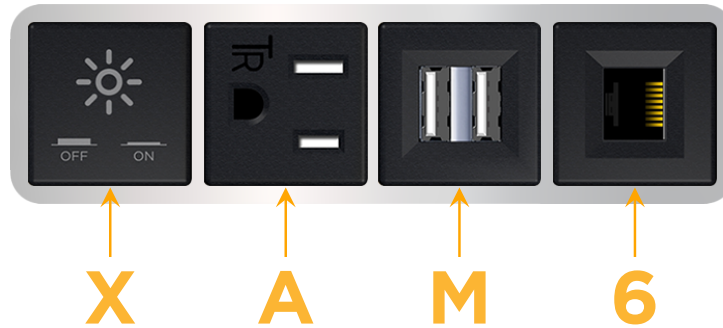

M-POWER-4T

AC POWER & DATA CONNECTIVITY SOLUTION

M-POWER-4T-XAM6-CRAB

Distributed by

Mormax Company, Inc.

8 Westchester Plaza

Elmsford, NY 10523

914-699-0101

sales@mormax.com

mormax.com

Metro Light & Power's line of power & data solutions offers sophisticated design elements combined with greater ease of installation. Streamlined and low-profile, enhanced by side-exiting cords, our outlets advance the industry with their cutting edge look and feel. We believe flexibility is key, and we provide a variety of mounting options, including the ability to mount in limited spaces. Our outlets are available in many finishes and configurations, in addition to a custom color and finish capability for our clients.

Bezel Finish: **CHROME (ABS)**

Custom Finishes Available M-POWER-4T-XAM6-CRAB

Features:

Module/Port Options:

- **A** Tamper Resistant AC Receptacle
- **E** USB-A & USB-C (20W)
- **M** Double USB-A (Fast Charging Ports - 18W)
- **H** HDMI
- **6** CAT 6
- **12** RJ 12
- **X** Switched AC
- **Y** 3-Way Switch (Low Voltage)
- **V** USB-C (45W High Speed Charging Port)
- **S** USB-C (25W High Speed Charging Port)
- **R** Switched AC (Rocker Switch)
- **D** Dimmer Switch

Plug:

Supplied with Low Profile Flat 45° Angle 120 VAC Plug

Optional Standard Straight 120 VAC Plug

Optional Straight 120 VAC Pass-through Plug

- CLEAN, COMPACT DESIGN
- STREAMLINED
- LOW PROFILE
- SIDE-EXITING CORDS
- PLUG & PLAY
- 6' AC CORD & PLUG (FLAT PLUG STANDARD)
- CUSTOMIZABLE CONFIGURATIONS AND FINISHES
- UL LISTED FOR MOUNTING IN FURNITURE
- 15A