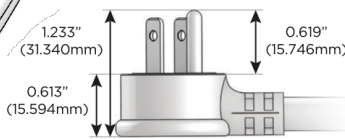

M-POWER-4T

AC POWER & DATA CONNECTIVITY SOLUTION

M-POWER-4T-XAM6-CRAB

Specs:

Modules/Ports:

- **X** Switched AC
- **A** Tamper Resistant AC Receptacle
- **M** Double USB-A (Fast Charging Ports - 18W)
- **6** CAT 6

X A M 6