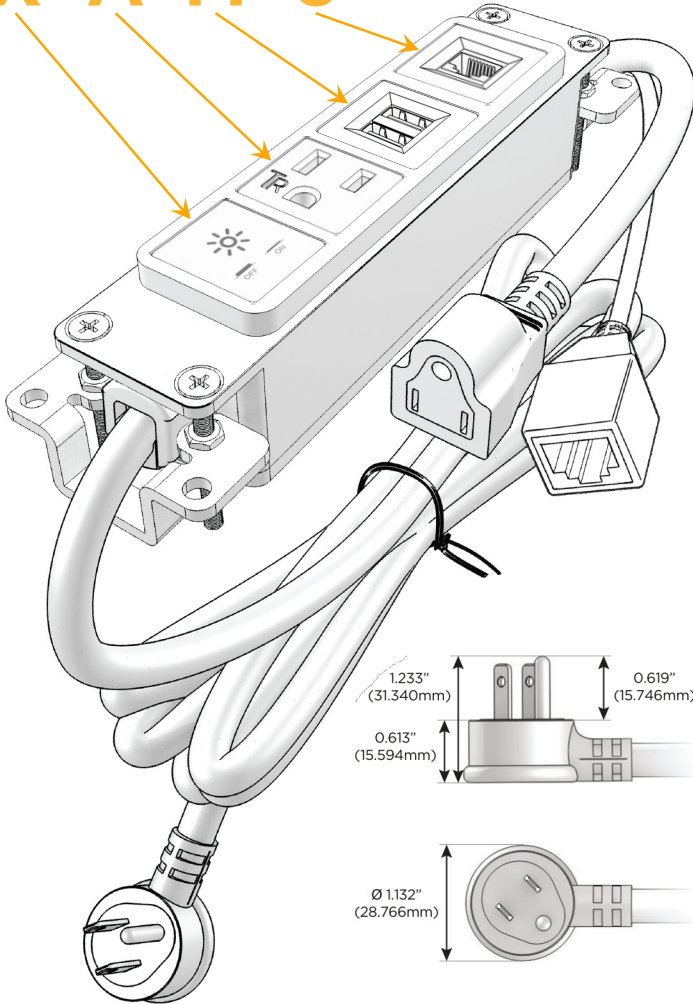

M-POWER-4T

AC POWER & DATA CONNECTIVITY SOLUTION

M-POWER-4T-XAM6-CRAB

Specs:

Modules/Ports:

- **X** Switched AC
- **A** Tamper Resistant AC Receptacle
- **M** Double USB-A (Fast Charging Ports - 18W)
- **6** CAT 6

X A M 6