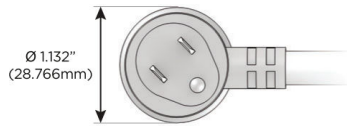

M-POWER-4T

AC POWER & DATA CONNECTIVITY SOLUTION

M-POWER-4T-XAM6-CHAB

Specs:

Modules/Ports:

- **X** Switched AC
- **A** Tamper Resistant AC Receptacle
- **M** Double USB-A (Fast Charging Ports - 18W)
- **6** CAT 6

X A M 6