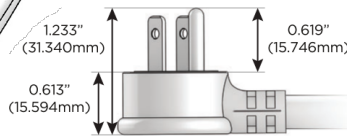

M-POWER-4T

AC POWER & DATA CONNECTIVITY SOLUTION

M-POWER-4T-XAM6-CHAB

Specs:

Modules/Ports:

- **X** Switched AC
- **A** Tamper Resistant AC Receptacle
- **M** Double USB-A (Fast Charging Ports - 18W)
- **6** CAT 6

X A M 6