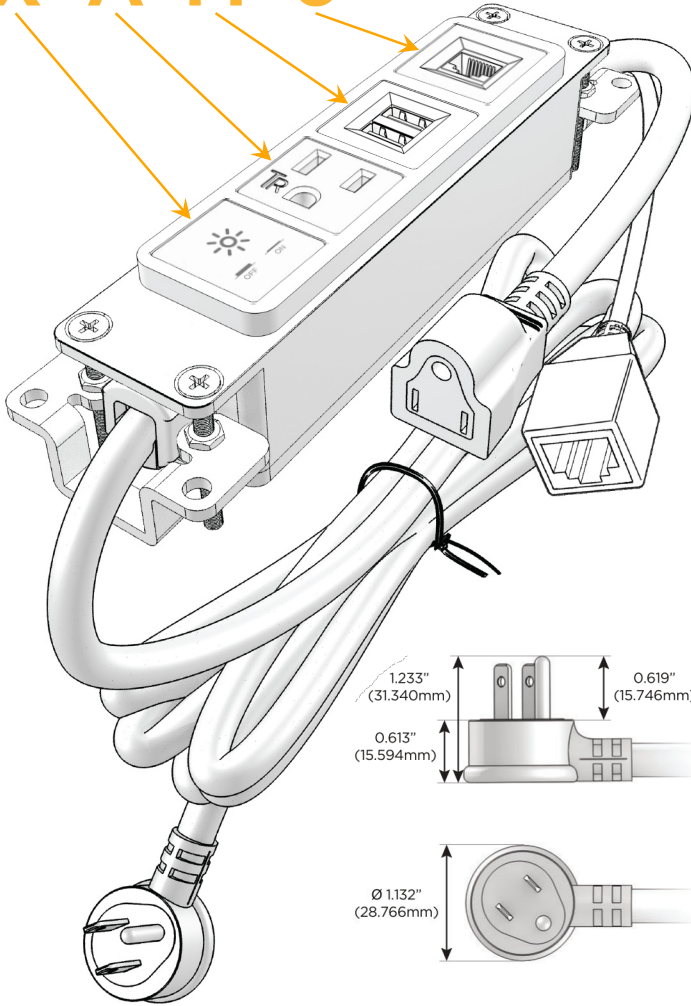

M-POWER-4T

AC POWER & DATA CONNECTIVITY SOLUTION

M-POWER-4T-XAM6-CHAB

Specs:

Modules/Ports:

- **X** Switched AC
- **A** Tamper Resistant AC Receptacle
- **M** Double USB-A (Fast Charging Ports - 18W)
- **6** CAT 6

X A M 6