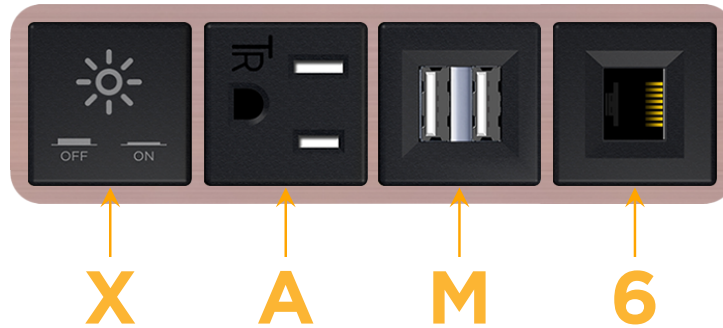

Bezel Finish: **CHAMPAGNE (ABS)**

Custom Finishes Available M-POWER-4T-XAM6-CHAB

Features:

Module/Port Options:

- A** Tamper Resistant AC Receptacle
- E** USB-A & USB-C (20W)
- M** Double USB-A (Fast Charging Ports - 18W)
- H** HDMI
- 6** CAT 6
- 12** RJ 12
- X** Switched AC
- Y** 3-Way Switch (Low Voltage)
- V** USB-C (45W High Speed Charging Port)
- S** USB-C (25W High Speed Charging Port)
- R** Switched AC (Rocker Switch)
- D** Dimmer Switch

Plug:

Supplied with Low Profile Flat 45° Angle 120 VAC Plug

Optional Standard Straight 120 VAC Plug

Optional Straight 120 VAC Pass-through Plug

- CLEAN, COMPACT DESIGN
- STREAMLINED
- LOW PROFILE
- SIDE-EXITING CORDS
- PLUG & PLAY
- 6' AC CORD & PLUG (FLAT PLUG STANDARD)
- CUSTOMIZABLE CONFIGURATIONS AND FINISHES
- UL LISTED FOR MOUNTING IN FURNITURE
- 15A

M-POWER-4T

AC POWER & DATA CONNECTIVITY SOLUTION

M-POWER-4T-XAM6-CHAB

Specs:

Modules/Ports:

- X** Switched AC
- A** Tamper Resistant AC Receptacle
- M** Double USB-A (Fast Charging Ports - 18W)
- 6** CAT 6