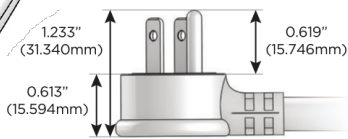

M-POWER-4T

AC POWER & DATA CONNECTIVITY SOLUTION

M-POWER-4T-XAM6-BZB

Specs:

Modules/Ports:

- X** Switched AC
- A** Tamper Resistant AC Receptacle
- M** Double USB-A (Fast Charging Ports - 18W)
- 6** CAT 6

X A M 6