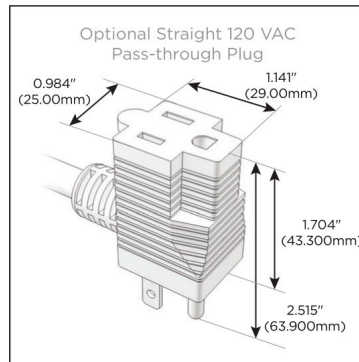

Plug:

Supplied with Low Profile Flat 45° Angle 120 VAC Plug

Optional Standard Straight 120 VAC Plug

Optional Straight 120 VAC Pass-through Plug

- CLEAN, COMPACT DESIGN
- STREAMLINED
- LOW PROFILE
- SIDE-EXITING CORDS
- PLUG & PLAY
- 6' AC CORD & PLUG (FLAT PLUG STANDARD)
- CUSTOMIZABLE CONFIGURATIONS AND FINISHES
- UL LISTED FOR MOUNTING IN FURNITURE
- 15A

M-POWER-4T

AC POWER & DATA CONNECTIVITY SOLUTION

M-POWER-4T-XAM6-BZB

Specs:

Modules/Ports:

- X** Switched AC
- A** Tamper Resistant AC Receptacle
- M** Double USB-A (Fast Charging Ports - 18W)
- 6** CAT 6

X A M 6