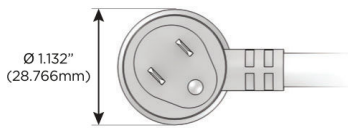

Plug:

Supplied with Low Profile Flat 45° Angle 120 VAC Plug

Optional Standard Straight 120 VAC Plug

Optional Straight 120 VAC Pass-through Plug

- CLEAN, COMPACT DESIGN
- STREAMLINED
- LOW PROFILE
- SIDE-EXITING CORDS
- PLUG & PLAY
- 6' AC CORD & PLUG (FLAT PLUG STANDARD)
- CUSTOMIZABLE CONFIGURATIONS AND FINISHES
- UL LISTED FOR MOUNTING IN FURNITURE
- 15A

M-POWER-4T

AC POWER & DATA CONNECTIVITY SOLUTION

M-POWER-4T-XAM6-BZB

Specs:

Modules/Ports:

- X** Switched AC
- A** Tamper Resistant AC Receptacle
- M** Double USB-A (Fast Charging Ports - 18W)
- 6** CAT 6

X A M 6