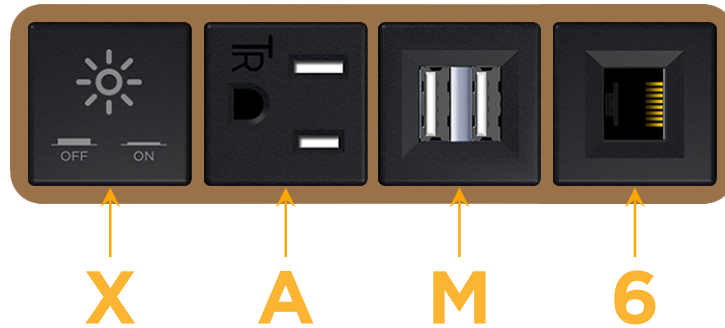

Bezel Finish: **SOLID BRONZE**

Custom Finishes Available M-POWER-4T-XAM6-BZB

Features:

Module/Port Options:

- A Tamper Resistant AC Receptacle
- E USB-A & USB-C (20W)
- M Double USB-A (Fast Charging Ports - 18W)
- H HDMI
- 6 CAT 6
- 12 RJ 12
- X Switched AC
- Y 3-Way Switch (Low Voltage)
- V USB-C (45W High Speed Charging Port)
- S USB-C (25W High Speed Charging Port)
- R Switched AC (Rocker Switch)
- D Dimmer Switch

Plug:

Supplied with Low Profile Flat 45° Angle 120 VAC Plug

Optional Standard Straight 120 VAC Plug

Optional Straight 120 VAC Pass-through Plug

- CLEAN, COMPACT DESIGN
- STREAMLINED
- LOW PROFILE
- SIDE-EXITING CORDS
- PLUG & PLAY
- 6' AC CORD & PLUG (FLAT PLUG STANDARD)
- CUSTOMIZABLE CONFIGURATIONS AND FINISHES
- UL LISTED FOR MOUNTING IN FURNITURE
- 15A

M-POWER-4T

AC POWER & DATA CONNECTIVITY SOLUTION

M-POWER-4T-XAM6-BZB

Specs:

Modules/Ports:

- X** Switched AC
- A** Tamper Resistant AC Receptacle
- M** Double USB-A (Fast Charging Ports - 18W)
- 6** CAT 6

X A M 6