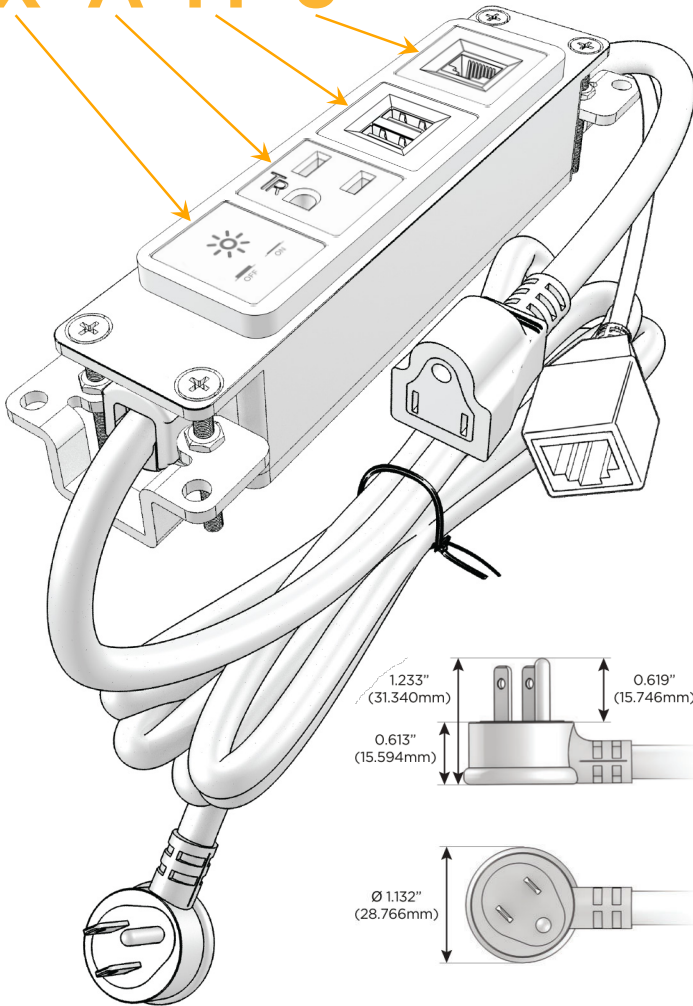

Bezel Finish: **SOLID BRONZE**

Custom Finishes Available M-POWER-4T-XAM6-BZB

Features:

Module/Port Options:

- A Tamper Resistant AC Receptacle
- E USB-A & USB-C (20W)
- M Double USB-A (Fast Charging Ports - 18W)
- H HDMI
- 6 CAT 6
- 12 RJ 12
- X Switched AC
- Y 3-Way Switch (Low Voltage)
- V USB-C (45W High Speed Charging Port)
- S USB-C (25W High Speed Charging Port)
- R Switched AC (Rocker Switch)
- D Dimmer Switch

Plug:

Supplied with Low Profile Flat 45° Angle 120 VAC Plug

Optional Standard Straight 120 VAC Plug

Optional Straight 120 VAC Pass-through Plug

- CLEAN, COMPACT DESIGN
- STREAMLINED
- LOW PROFILE
- SIDE-EXITING CORDS
- PLUG & PLAY
- 6' AC CORD & PLUG (FLAT PLUG STANDARD)
- CUSTOMIZABLE CONFIGURATIONS AND FINISHES
- UL LISTED FOR MOUNTING IN FURNITURE
- 15A

M-POWER-4T

AC POWER & DATA CONNECTIVITY SOLUTION

M-POWER-4T-XAM6-BZB

Specs:

Modules/Ports:

- X** Switched AC
- A** Tamper Resistant AC Receptacle
- M** Double USB-A (Fast Charging Ports - 18W)
- 6** CAT 6

X A M 6