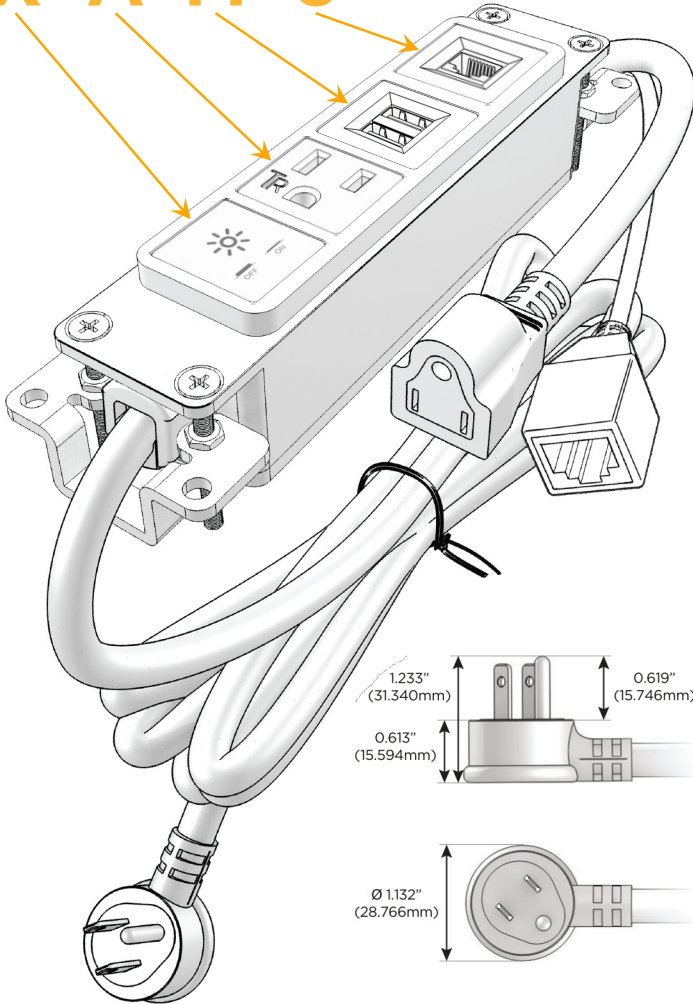

M-POWER-4T

AC POWER & DATA CONNECTIVITY SOLUTION

M-POWER-4T-XAM6-BZAB

Specs:

Modules/Ports:

- **X** Switched AC
- **A** Tamper Resistant AC Receptacle
- **M** Double USB-A (Fast Charging Ports - 18W)
- **6** CAT 6

X A M 6