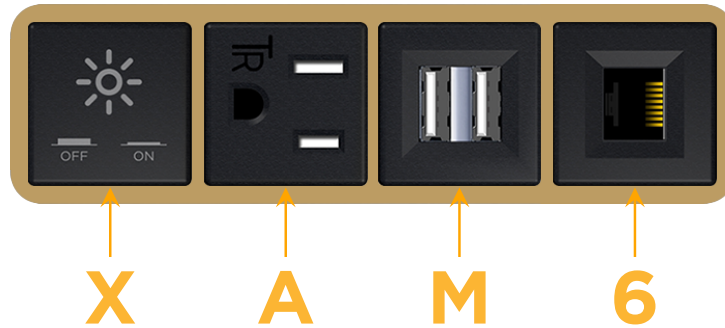

sales@mormax.com

mormax.com

Metro Light & Power's line of power & data solutions offers sophisticated design elements combined with greater ease of installation. Streamlined and low-profile, enhanced by side-exiting cords, our outlets advance the industry with their cutting edge look and feel. We believe flexibility is key, and we provide a variety of mounting options, including the ability to mount in limited spaces. Our outlets are available in many finishes and configurations, in addition to a custom color and finish capability for our clients.

Bezel Finish: **STANDARD BRONZE (ABS)**

Custom Finishes Available M-POWER-4T-XAM6-BZAB

Features:

Module/Port Options:

- A** Tamper Resistant AC Receptacle
- E** USB-A & USB-C (20W)
- M** Double USB-A (Fast Charging Ports - 18W)
- H** HDMI
- 6** CAT 6
- 12** RJ 12
- X** Switched AC
- Y** 3-Way Switch (Low Voltage)
- V** USB-C (45W High Speed Charging Port)
- S** USB-C (25W High Speed Charging Port)
- R** Switched AC (Rocker Switch)
- D** Dimmer Switch

Plug:

Supplied with Low Profile Flat 45° Angle 120 VAC Plug

Optional Standard Straight 120 VAC Plug

Optional Straight 120 VAC Pass-through Plug

- CLEAN, COMPACT DESIGN
- STREAMLINED
- LOW PROFILE
- SIDE-EXITING CORDS
- PLUG & PLAY
- 6' AC CORD & PLUG (FLAT PLUG STANDARD)
- CUSTOMIZABLE CONFIGURATIONS AND FINISHES
- UL LISTED FOR MOUNTING IN FURNITURE
- 15A

M-POWER-4T

AC POWER & DATA CONNECTIVITY SOLUTION

M-POWER-4T-XAM6-BZAB

Specs:

Modules/Ports:

- X** Switched AC
- A** Tamper Resistant AC Receptacle
- M** Double USB-A (Fast Charging Ports - 18W)
- 6** CAT 6