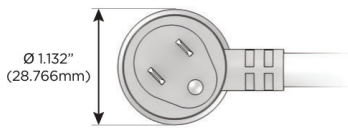

M-POWER-4T

AC POWER & DATA CONNECTIVITY SOLUTION

M-POWER-4T-XAM6-BZAB

Specs:

Modules/Ports:

- **X** Switched AC
- **A** Tamper Resistant AC Receptacle
- **M** Double USB-A (Fast Charging Ports - 18W)
- **6** CAT 6

X A M 6