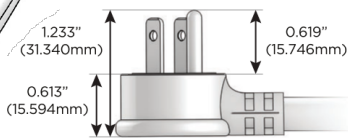

M-POWER-4T

AC POWER & DATA CONNECTIVITY SOLUTION

M-POWER-4T-XAM6-BZAB

Specs:

Modules/Ports:

- **X** Switched AC
- **A** Tamper Resistant AC Receptacle
- **M** Double USB-A (Fast Charging Ports - 18W)
- **6** CAT 6

X A M 6