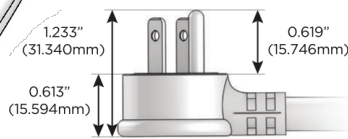

M-POWER-4T

AC POWER & DATA CONNECTIVITY SOLUTION

M-POWER-4T-XAM6-BZ5AB

Specs:

Modules/Ports:

- **X** Switched AC
- **A** Tamper Resistant AC Receptacle
- **M** Double USB-A (Fast Charging Ports - 18W)
- **6** CAT 6

X A M 6