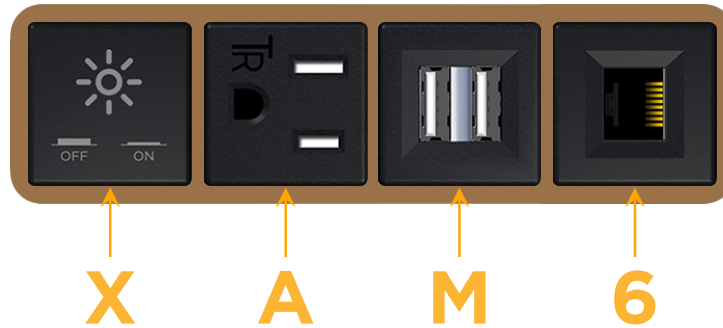

M-POWER-4T

AC POWER & DATA CONNECTIVITY SOLUTION

M-POWER-4T-XAM6-BZ5AB

Distributed by

Mormax Company, Inc.

8 Westchester Plaza

Elmsford, NY 10523

914-699-0101

sales@mormax.com

mormax.com

Metro Light & Power's line of power & data solutions offers sophisticated design elements combined with greater ease of installation. Streamlined and low-profile, enhanced by side-exiting cords, our outlets advance the industry with their cutting edge look and feel. We believe flexibility is key, and we provide a variety of mounting options, including the ability to mount in limited spaces. Our outlets are available in many finishes and configurations, in addition to a custom color and finish capability for our clients.

Bezel Finish: **ARCHITECTURAL BRONZE (ABS)**

Custom Finishes Available M-POWER-4T-XAM6-BZ5AB

Features:

Module/Port Options:

- **A** Tamper Resistant AC Receptacle
- **E** USB-A & USB-C (20W)
- **M** Double USB-A (Fast Charging Ports - 18W)
- **H** HDMI
- **6** CAT 6
- **12** RJ 12
- **X** Switched AC
- **Y** 3-Way Switch (Low Voltage)
- **V** USB-C (45W High Speed Charging Port)
- **S** USB-C (25W High Speed Charging Port)
- **R** Switched AC (Rocker Switch)
- **D** Dimmer Switch

Plug:

Supplied with Low Profile Flat 45° Angle 120 VAC Plug

Optional Standard Straight 120 VAC Plug

Optional Straight 120 VAC Pass-through Plug

- CLEAN, COMPACT DESIGN
- STREAMLINED
- LOW PROFILE
- SIDE-EXITING CORDS
- PLUG & PLAY
- 6' AC CORD & PLUG (FLAT PLUG STANDARD)
- CUSTOMIZABLE CONFIGURATIONS AND FINISHES
- UL LISTED FOR MOUNTING IN FURNITURE
- 15A