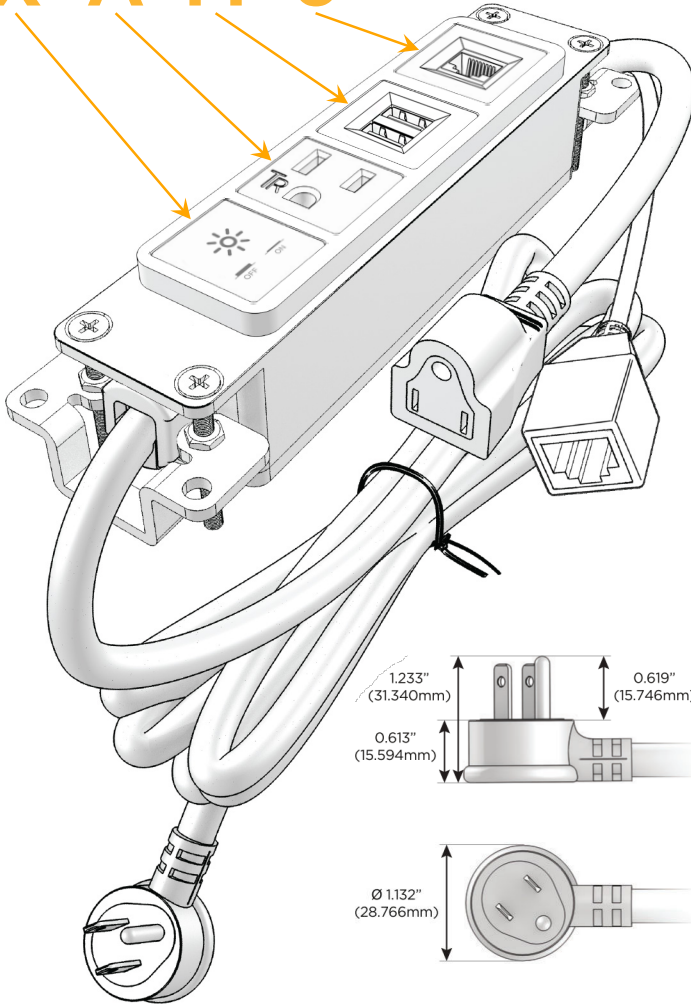

M-POWER-4T

AC POWER & DATA CONNECTIVITY SOLUTION

M-POWER-4T-XAM6-BZ5AB

Specs:

Modules/Ports:

- **X** Switched AC
- **A** Tamper Resistant AC Receptacle
- **M** Double USB-A (Fast Charging Ports - 18W)
- **6** CAT 6

X A M 6