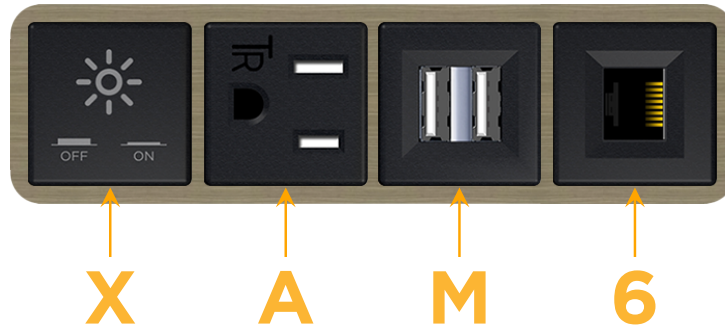

Bezel Finish: **ANTIQUED ARCHITECTURAL BRONZE (ABS)**

Custom Finishes Available M-POWER-4T-XAM6-BZ5AAB

Features:

Module/Port Options:

- A** Tamper Resistant AC Receptacle
- E** USB-A & USB-C (20W)
- M** Double USB-A (Fast Charging Ports - 18W)
- H** HDMI
- 6** CAT 6
- 12** RJ 12
- X** Switched AC
- Y** 3-Way Switch (Low Voltage)
- V** USB-C (45W High Speed Charging Port)
- S** USB-C (25W High Speed Charging Port)
- R** Switched AC (Rocker Switch)
- D** Dimmer Switch

Plug:

- Supplied with Low Profile Flat 45° Angle 120 VAC Plug
- Optional Standard Straight 120 VAC Plug
- Optional Straight 120 VAC Pass-through Plug

- CLEAN, COMPACT DESIGN
- STREAMLINED
- LOW PROFILE
- SIDE-EXITING CORDS
- PLUG & PLAY
- 6' AC CORD & PLUG (FLAT PLUG STANDARD)
- CUSTOMIZABLE CONFIGURATIONS AND FINISHES
- UL LISTED FOR MOUNTING IN FURNITURE
- 15A

M-POWER-4T

AC POWER & DATA CONNECTIVITY SOLUTION

M-POWER-4T-XAM6-BZ5AAB

Specs:

Modules/Ports:

- X** Switched AC
- A** Tamper Resistant AC Receptacle
- M** Double USB-A (Fast Charging Ports - 18W)
- 6** CAT 6