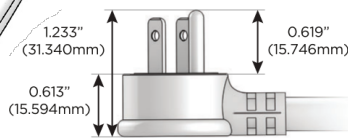

M-POWER-4T

AC POWER & DATA CONNECTIVITY SOLUTION

M-POWER-4T-XAM6-BZ5AAB

Specs:

Modules/Ports:

- **X** Switched AC
- **A** Tamper Resistant AC Receptacle
- **M** Double USB-A (Fast Charging Ports - 18W)
- **6** CAT 6

X A M 6