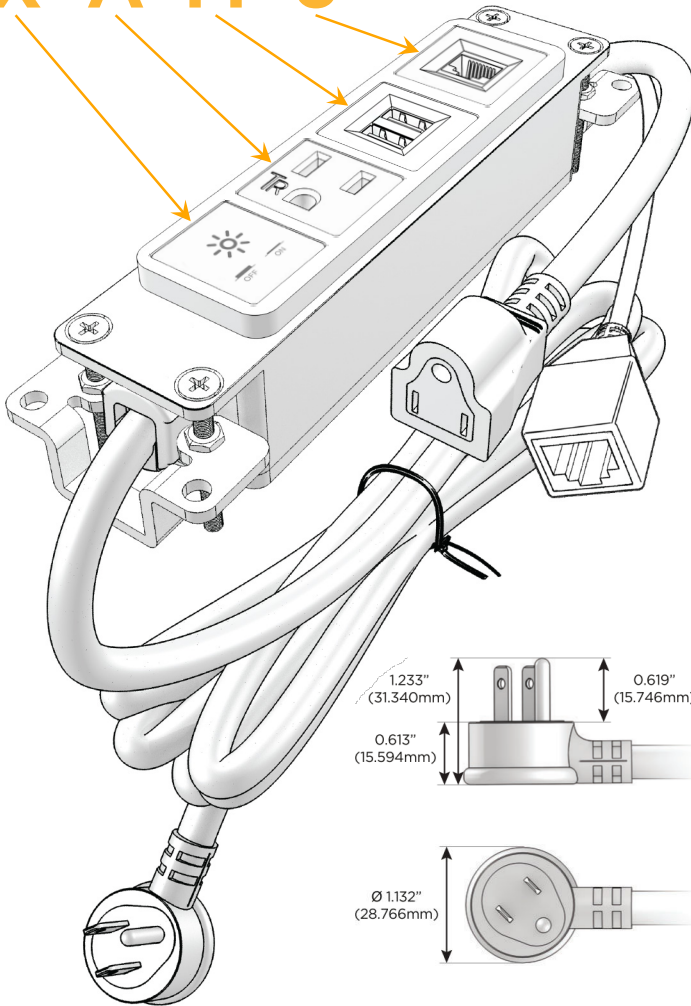

M-POWER-4T

AC POWER & DATA CONNECTIVITY SOLUTION

M-POWER-4T-XAM6-BZ5AAB

Specs:

Modules/Ports:

- **X** Switched AC
- **A** Tamper Resistant AC Receptacle
- **M** Double USB-A (Fast Charging Ports - 18W)
- **6** CAT 6

X A M 6