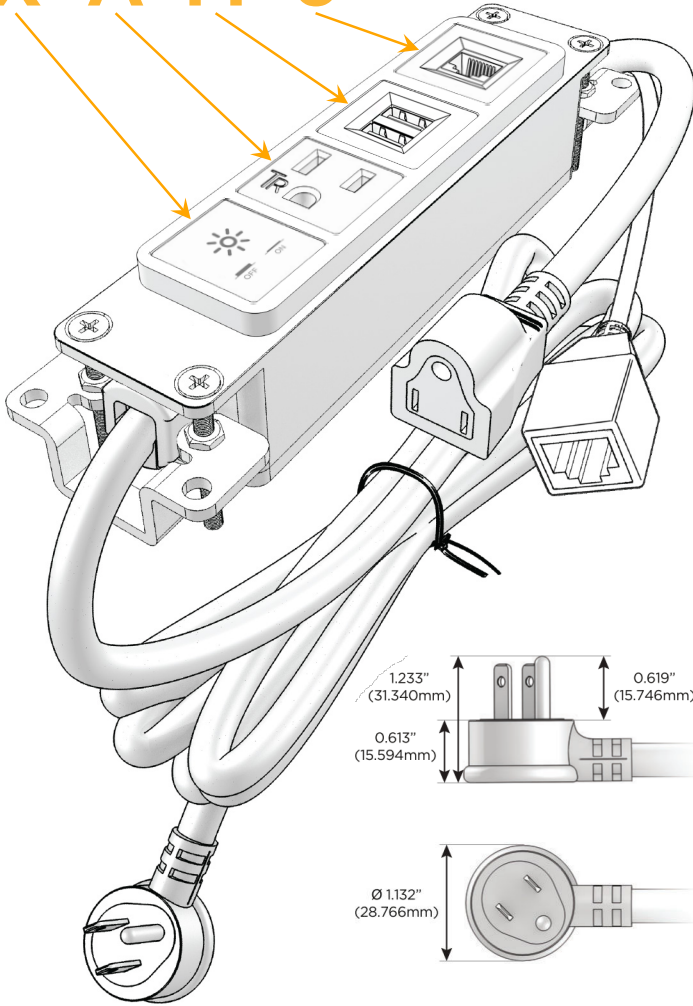

M-POWER-4T

AC POWER & DATA CONNECTIVITY SOLUTION

M-POWER-4T-XAM6-BZ4B

Specs:

Modules/Ports:

- **X** Switched AC
- **A** Tamper Resistant AC Receptacle
- **M** Double USB-A (Fast Charging Ports - 18W)
- **6** CAT 6

X A M 6

Distributed by

Mormax Company, Inc.

8 Westchester Plaza

Elmsford, NY 10523

914-699-0101

sales@mormax.com

mormax.com