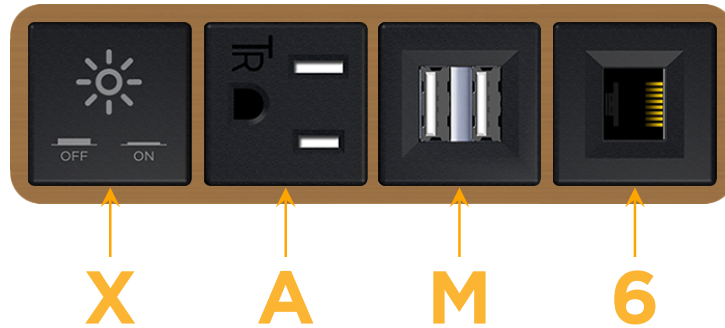

sales@mormax.com

mormax.com

Metro Light & Power's line of power & data solutions offers sophisticated design elements combined with greater ease of installation. Streamlined and low-profile, enhanced by side-exiting cords, our outlets advance the industry with their cutting edge look and feel. We believe flexibility is key, and we provide a variety of mounting options, including the ability to mount in limited spaces. Our outlets are available in many finishes and configurations, in addition to a custom color and finish capability for our clients.

Bezel Finish: **SOLID BRONZE BRUSHED**

Custom Finishes Available M-POWER-4T-XAM6-BZ4B

Features:

Module/Port Options:

- A** Tamper Resistant AC Receptacle
- E** USB-A & USB-C (20W)
- M** Double USB-A (Fast Charging Ports - 18W)
- H** HDMI
- 6** CAT 6
- 12** RJ 12
- X** Switched AC
- Y** 3-Way Switch (Low Voltage)
- V** USB-C (45W High Speed Charging Port)
- S** USB-C (25W High Speed Charging Port)
- R** Switched AC (Rocker Switch)
- D** Dimmer Switch

Plug:

Supplied with Low Profile Flat 45° Angle 120 VAC Plug

Optional Standard Straight 120 VAC Plug

Optional Straight 120 VAC Pass-through Plug

- CLEAN, COMPACT DESIGN
- STREAMLINED
- LOW PROFILE
- SIDE-EXITING CORDS
- PLUG & PLAY
- 6' AC CORD & PLUG (FLAT PLUG STANDARD)
- CUSTOMIZABLE CONFIGURATIONS AND FINISHES
- UL LISTED FOR MOUNTING IN FURNITURE
- 15A

M-POWER-4T

AC POWER & DATA CONNECTIVITY SOLUTION

M-POWER-4T-XAM6-BZ4B

Specs:

Modules/Ports:

- X** Switched AC
- A** Tamper Resistant AC Receptacle
- M** Double USB-A (Fast Charging Ports - 18W)
- 6** CAT 6