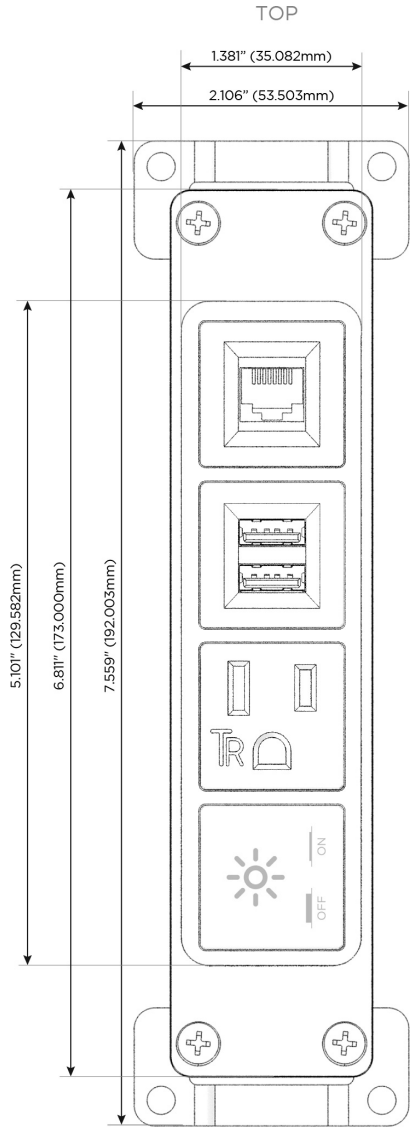

M-POWER-4T

AC POWER & DATA CONNECTIVITY SOLUTION

M-POWER-4T-XAM6-BZ4B

Specs:

Modules/Ports:

- **X** Switched AC
- **A** Tamper Resistant AC Receptacle
- **M** Double USB-A (Fast Charging Ports - 18W)
- **6** CAT 6

X A M 6

Distributed by

Mormax Company, Inc.

8 Westchester Plaza

Elmsford, NY 10523

914-699-0101

sales@mormax.com

mormax.com