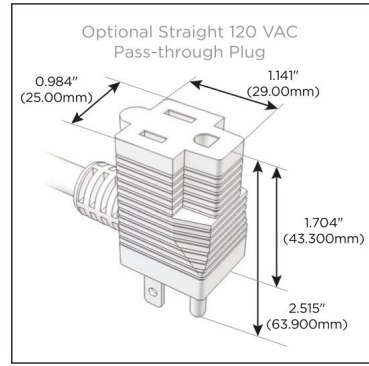

M-POWER-4T

AC POWER & DATA CONNECTIVITY SOLUTION

M-POWER-4T-XAM6-BZ4B

Specs:

Modules/Ports:

- **X** Switched AC
- **A** Tamper Resistant AC Receptacle
- **M** Double USB-A (Fast Charging Ports - 18W)
- **6** CAT 6

X A M 6

Distributed by

Mormax Company, Inc.

8 Westchester Plaza

Elmsford, NY 10523

914-699-0101

sales@mormax.com

mormax.com