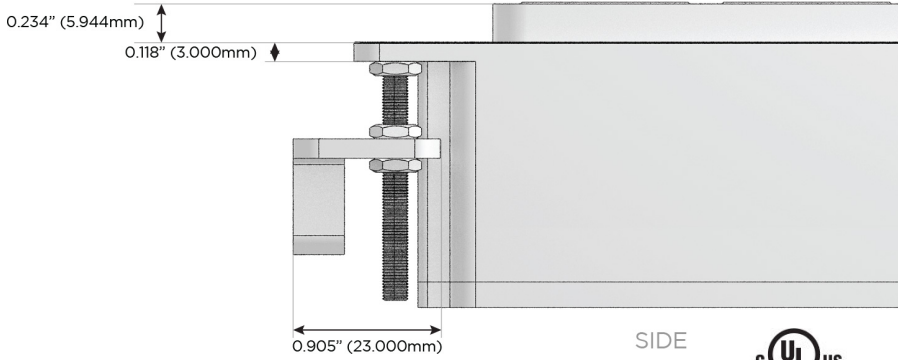

M-POWER-4T

AC POWER & DATA CONNECTIVITY SOLUTION

M-POWER-4T-XAM6-BZ4B

Specs:

Modules/Ports:

- **X** Switched AC
- **A** Tamper Resistant AC Receptacle
- **M** Double USB-A (Fast Charging Ports - 18W)
- **6** CAT 6

X A M 6

Distributed by

Mormax Company, Inc.

8 Westchester Plaza

Elmsford, NY 10523

914-699-0101

sales@mormax.com

mormax.com