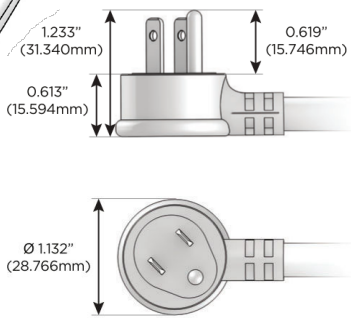

M-POWER-4T

AC POWER & DATA CONNECTIVITY SOLUTION

M-POWER-4T-XAM6-BZ4B

Specs:

Modules/Ports:

- **X** Switched AC
- **A** Tamper Resistant AC Receptacle
- **M** Double USB-A (Fast Charging Ports - 18W)
- **6** CAT 6

X A M 6

Distributed by

Mormax Company, Inc.

8 Westchester Plaza

Elmsford, NY 10523

914-699-0101

sales@mormax.com

mormax.com