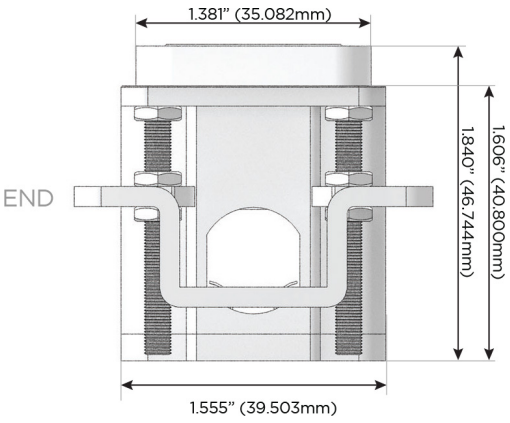

M-POWER-4T

AC POWER & DATA CONNECTIVITY SOLUTION

M-POWER-4T-XAM6-BZ4B

Specs:

Modules/Ports:

- **X** Switched AC
- **A** Tamper Resistant AC Receptacle
- **M** Double USB-A (Fast Charging Ports - 18W)
- **6** CAT 6

X A M 6

Distributed by

Mormax Company, Inc.

8 Westchester Plaza

Elmsford, NY 10523

914-699-0101

sales@mormax.com

mormax.com