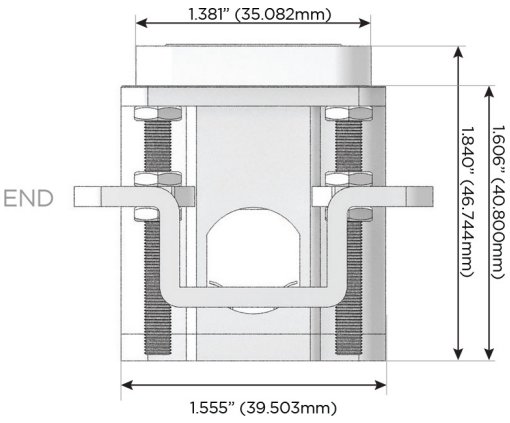

M-POWER-4T

AC POWER & DATA CONNECTIVITY SOLUTION

M-POWER-4T-XAM6-BRAB

Specs:

Modules/Ports:

- **X** Switched AC
- **A** Tamper Resistant AC Receptacle
- **M** Double USB-A (Fast Charging Ports - 18W)
- **6** CAT 6

X A M 6

Distributed by

Mormax Company, Inc.

8 Westchester Plaza

Elmsford, NY 10523

914-699-0101

sales@mormax.com

mormax.com