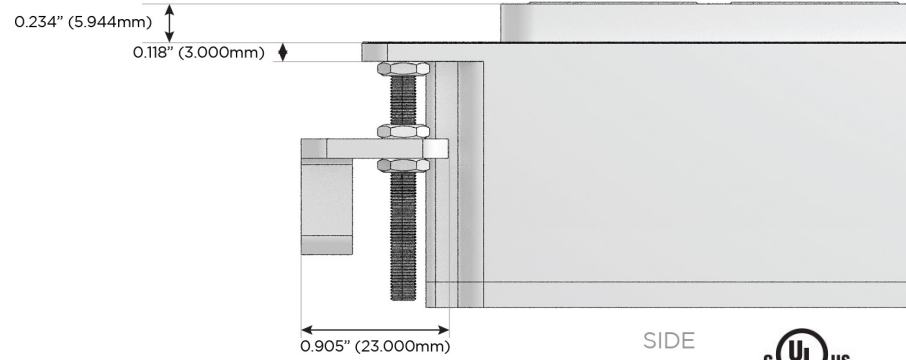

M-POWER-4T

AC POWER & DATA CONNECTIVITY SOLUTION

M-POWER-4T-XAM6-BRAB

Specs:

Modules/Ports:

- **X** Switched AC
- **A** Tamper Resistant AC Receptacle
- **M** Double USB-A (Fast Charging Ports - 18W)
- **6** CAT 6

X A M 6

Distributed by

Mormax Company, Inc.

8 Westchester Plaza

Elmsford, NY 10523

914-699-0101

sales@mormax.com

mormax.com