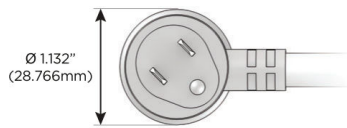

M-POWER-4T

AC POWER & DATA CONNECTIVITY SOLUTION

M-POWER-4T-XAM6-BRAB

Specs:

Modules/Ports:

- **X** Switched AC
- **A** Tamper Resistant AC Receptacle
- **M** Double USB-A (Fast Charging Ports - 18W)
- **6** CAT 6

X A M 6