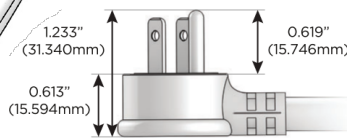

M-POWER-4T

AC POWER & DATA CONNECTIVITY SOLUTION

M-POWER-4T-XAM6-BRAB

Specs:

Modules/Ports:

- **X** Switched AC
- **A** Tamper Resistant AC Receptacle
- **M** Double USB-A (Fast Charging Ports - 18W)
- **6** CAT 6

X A M 6