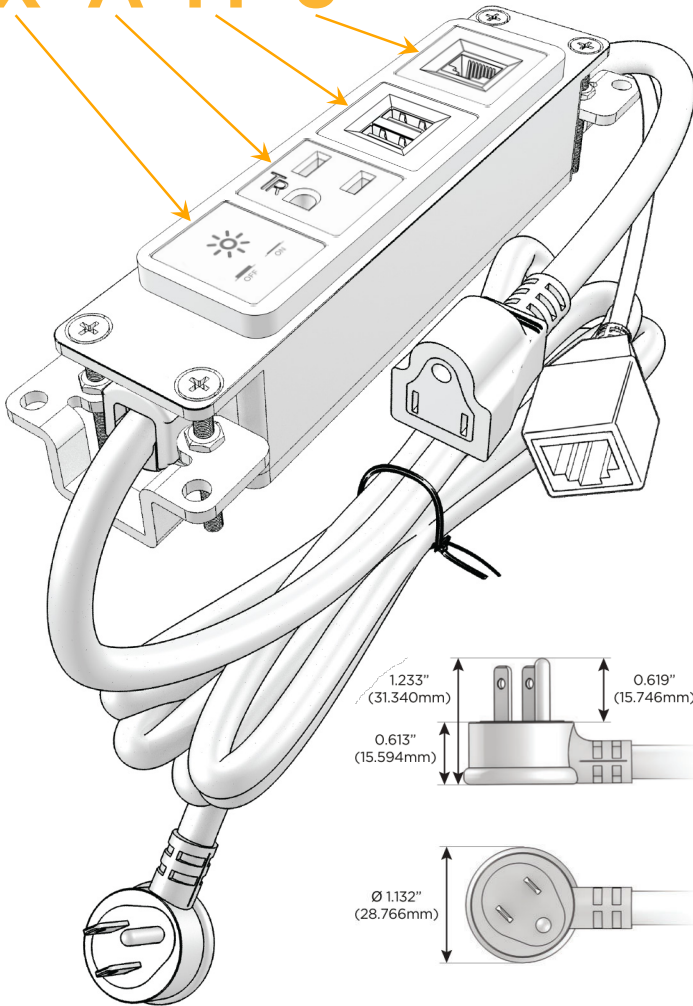

M-POWER-4T

AC POWER & DATA CONNECTIVITY SOLUTION

M-POWER-4T-XAM6-BRAB

Specs:

Modules/Ports:

- **X** Switched AC
- **A** Tamper Resistant AC Receptacle
- **M** Double USB-A (Fast Charging Ports - 18W)
- **6** CAT 6

X A M 6

Distributed by

Mormax Company, Inc.

8 Westchester Plaza

Elmsford, NY 10523

914-699-0101

sales@mormax.com

mormax.com