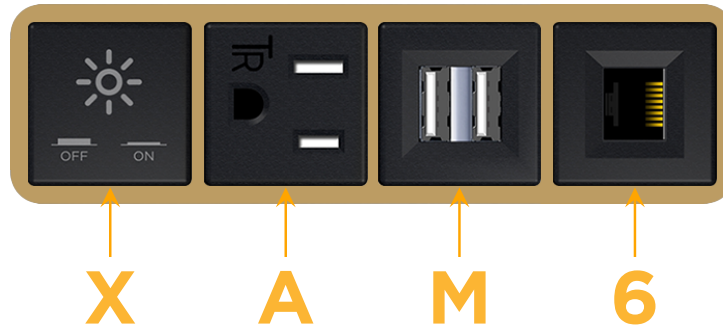

Bezel Finish: **BRASS (ABS)**

Custom Finishes Available M-POWER-4T-XAM6-BRAB

Features:

Module/Port Options:

- A** Tamper Resistant AC Receptacle
- E** USB-A & USB-C (20W)
- M** Double USB-A (Fast Charging Ports - 18W)
- H** HDMI
- 6** CAT 6
- 12** RJ 12
- X** Switched AC
- Y** 3-Way Switch (Low Voltage)
- V** USB-C (45W High Speed Charging Port)
- S** USB-C (25W High Speed Charging Port)
- R** Switched AC (Rocker Switch)
- D** Dimmer Switch

Plug:

Supplied with Low Profile Flat 45° Angle 120 VAC Plug

Optional Standard Straight 120 VAC Plug

Optional Straight 120 VAC Pass-through Plug

- CLEAN, COMPACT DESIGN
- STREAMLINED
- LOW PROFILE
- SIDE-EXITING CORDS
- PLUG & PLAY
- 6' AC CORD & PLUG (FLAT PLUG STANDARD)
- CUSTOMIZABLE CONFIGURATIONS AND FINISHES
- UL LISTED FOR MOUNTING IN FURNITURE
- 15A

M-POWER-4T

AC POWER & DATA CONNECTIVITY SOLUTION

M-POWER-4T-XAM6-BRAB

Specs:

Modules/Ports:

- X** Switched AC
- A** Tamper Resistant AC Receptacle
- M** Double USB-A (Fast Charging Ports - 18W)
- 6** CAT 6