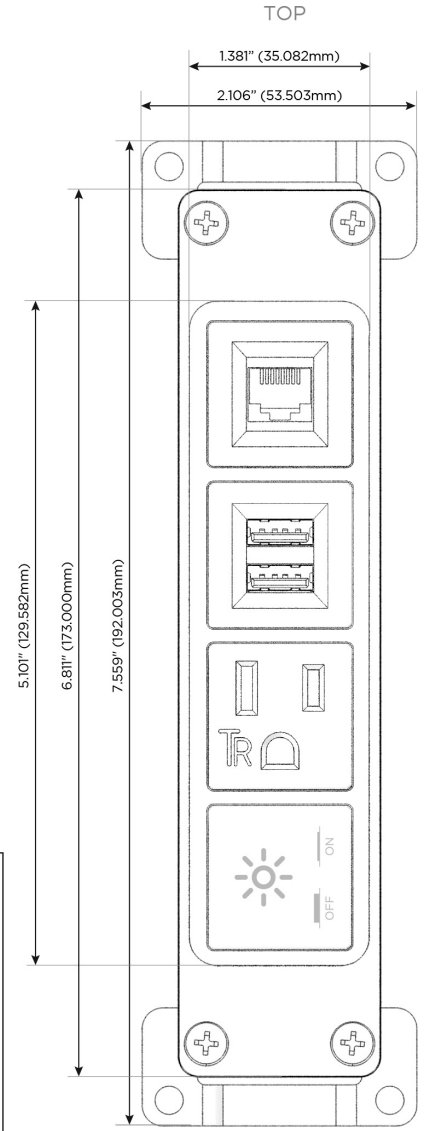

M-POWER-4T

AC POWER & DATA CONNECTIVITY SOLUTION

M-POWER-4T-XAM6-BRAB

Specs:

Modules/Ports:

- **X** Switched AC
- **A** Tamper Resistant AC Receptacle
- **M** Double USB-A (Fast Charging Ports - 18W)
- **6** CAT 6

X A M 6

Distributed by

Mormax Company, Inc.

8 Westchester Plaza

Elmsford, NY 10523

914-699-0101

sales@mormax.com

mormax.com