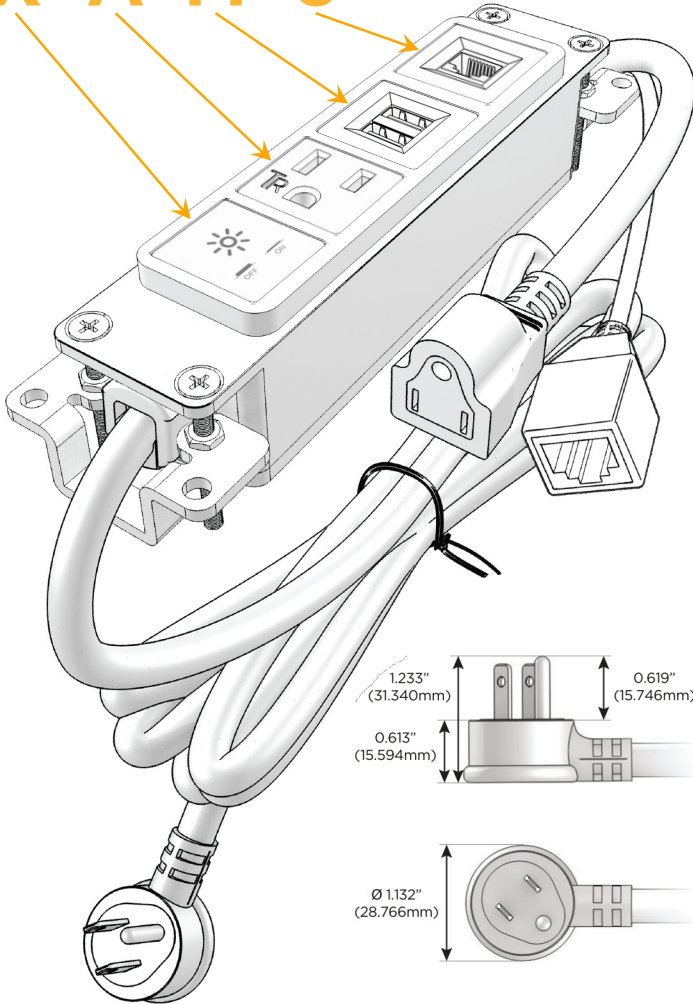

M-POWER-4T

AC POWER & DATA CONNECTIVITY SOLUTION

M-POWER-4T-XAM6-BRAAB

Specs:

Modules/Ports:

- **X** Switched AC
- **A** Tamper Resistant AC Receptacle
- **M** Double USB-A (Fast Charging Ports - 18W)
- **6** CAT 6

X A M 6

Distributed by

Mormax Company, Inc.

8 Westchester Plaza

Elmsford, NY 10523

914-699-0101

sales@mormax.com

mormax.com