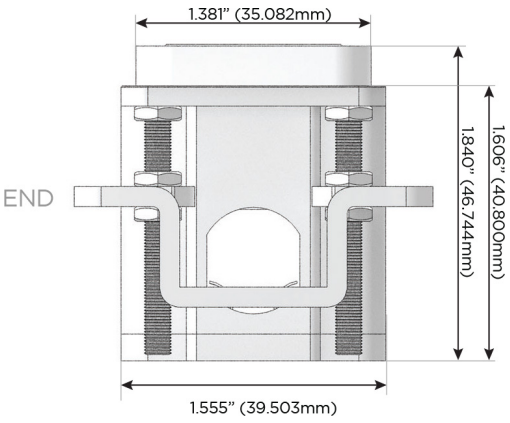

M-POWER-4T

AC POWER & DATA CONNECTIVITY SOLUTION

M-POWER-4T-XAM6-BRAAB

Specs:

Modules/Ports:

- **X** Switched AC
- **A** Tamper Resistant AC Receptacle
- **M** Double USB-A (Fast Charging Ports - 18W)
- **6** CAT 6

X A M 6

Distributed by

Mormax Company, Inc.

8 Westchester Plaza

Elmsford, NY 10523

914-699-0101

sales@mormax.com

mormax.com