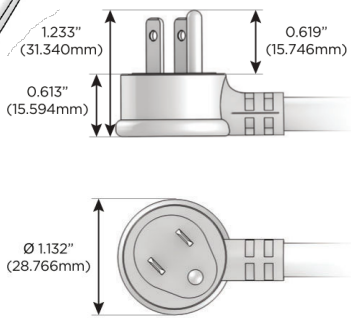

M-POWER-4T

AC POWER & DATA CONNECTIVITY SOLUTION

M-POWER-4T-XAM6-BRAAB

Specs:

Modules/Ports:

- **X** Switched AC
- **A** Tamper Resistant AC Receptacle
- **M** Double USB-A (Fast Charging Ports - 18W)
- **6** CAT 6

X A M 6

Distributed by

Mormax Company, Inc.

8 Westchester Plaza

Elmsford, NY 10523

914-699-0101

sales@mormax.com

mormax.com