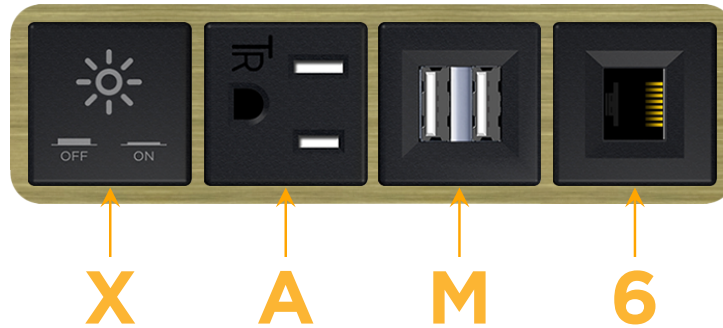

sales@mormax.com

mormax.com

Metro Light & Power's line of power & data solutions offers sophisticated design elements combined with greater ease of installation. Streamlined and low-profile, enhanced by side-exiting cords, our outlets advance the industry with their cutting edge look and feel. We believe flexibility is key, and we provide a variety of mounting options, including the ability to mount in limited spaces. Our outlets are available in many finishes and configurations, in addition to a custom color and finish capability for our clients.

Bezel Finish: **BRASS ANTIQUED (ABS)**

Custom Finishes Available M-POWER-4T-XAM6-BRAAB

Features:

Module/Port Options:

- A Tamper Resistant AC Receptacle
- E USB-A & USB-C (20W)
- M Double USB-A (Fast Charging Ports - 18W)
- H HDMI
- 6 CAT 6
- 12 RJ 12
- X Switched AC
- Y 3-Way Switch (Low Voltage)
- V USB-C (45W High Speed Charging Port)
- S USB-C (25W High Speed Charging Port)
- R Switched AC (Rocker Switch)
- D Dimmer Switch

Plug:

- Supplied with Low Profile Flat 45° Angle 120 VAC Plug
- Optional Standard Straight 120 VAC Plug
- Optional Straight 120 VAC Pass-through Plug

- CLEAN, COMPACT DESIGN
- STREAMLINED
- LOW PROFILE
- SIDE-EXITING CORDS
- PLUG & PLAY
- 6' AC CORD & PLUG (FLAT PLUG STANDARD)
- CUSTOMIZABLE CONFIGURATIONS AND FINISHES
- UL LISTED FOR MOUNTING IN FURNITURE
- 15A

M-POWER-4T

AC POWER & DATA CONNECTIVITY SOLUTION

M-POWER-4T-XAM6-BRAAB

Specs:

Modules/Ports:

- X** Switched AC
- A** Tamper Resistant AC Receptacle
- M** Double USB-A (Fast Charging Ports - 18W)
- 6** CAT 6