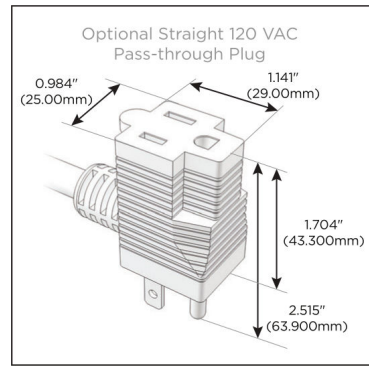

M-POWER-4T

AC POWER & DATA CONNECTIVITY SOLUTION

M-POWER-4T-XAM6-BRAAB

Specs:

Modules/Ports:

- **X** Switched AC
- **A** Tamper Resistant AC Receptacle
- **M** Double USB-A (Fast Charging Ports - 18W)
- **6** CAT 6

X A M 6

Distributed by

Mormax Company, Inc.

8 Westchester Plaza

Elmsford, NY 10523

914-699-0101

sales@mormax.com

mormax.com