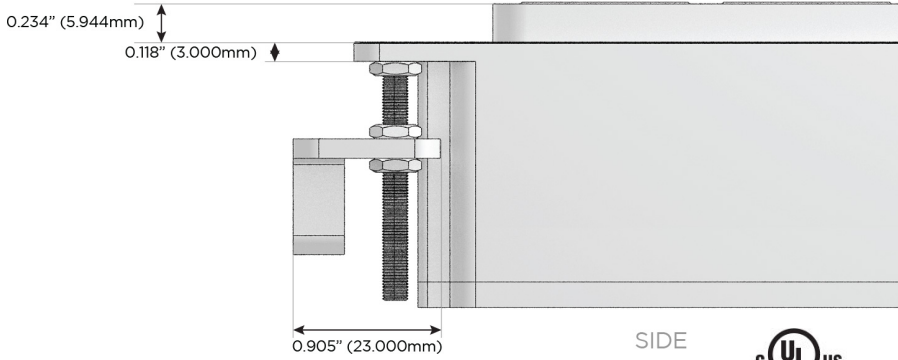

M-POWER-4T

AC POWER & DATA CONNECTIVITY SOLUTION

M-POWER-4T-XAM6-BRAAB

Specs:

Modules/Ports:

- **X** Switched AC
- **A** Tamper Resistant AC Receptacle
- **M** Double USB-A (Fast Charging Ports - 18W)
- **6** CAT 6

X A M 6

Distributed by

Mormax Company, Inc.

8 Westchester Plaza

Elmsford, NY 10523

914-699-0101

sales@mormax.com

mormax.com