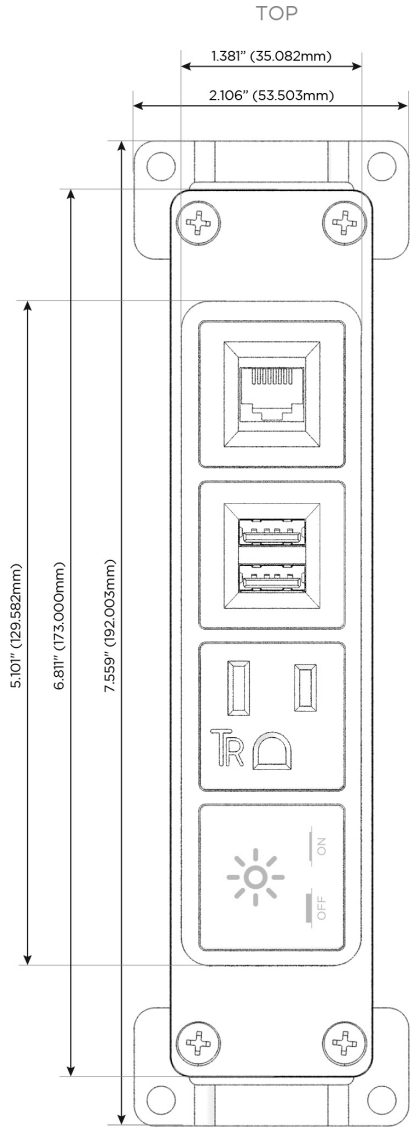

M-POWER-4T

AC POWER & DATA CONNECTIVITY SOLUTION

M-POWER-4T-XAM6-BRAAB

Specs:

Modules/Ports:

- **X** Switched AC
- **A** Tamper Resistant AC Receptacle
- **M** Double USB-A (Fast Charging Ports - 18W)
- **6** CAT 6

X A M 6

Distributed by

Mormax Company, Inc.

8 Westchester Plaza

Elmsford, NY 10523

914-699-0101

sales@mormax.com

mormax.com