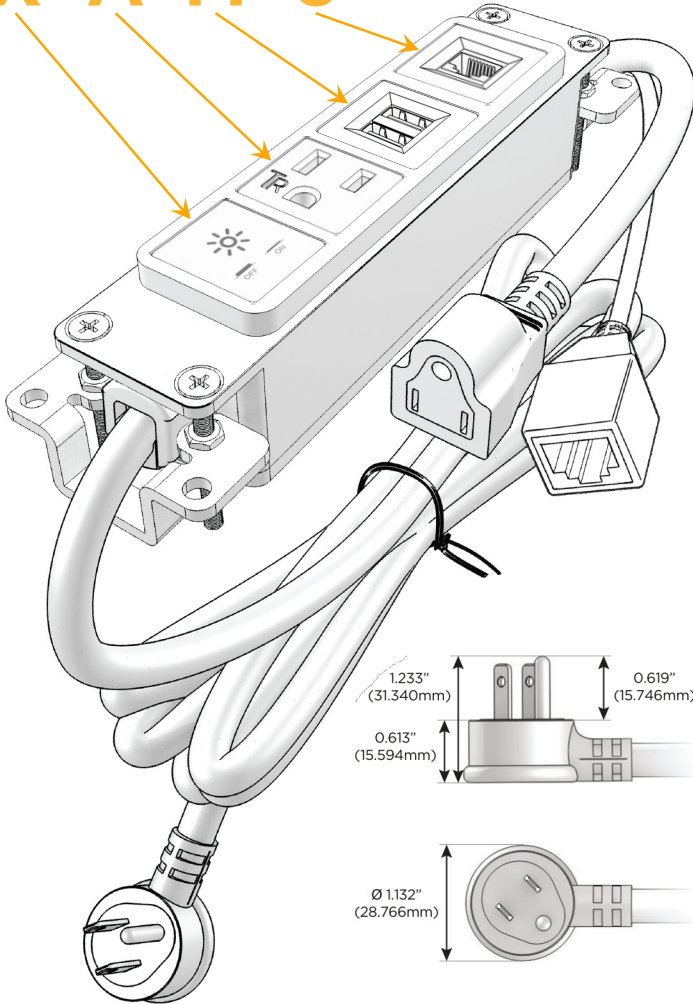

M-POWER-4T

AC POWER & DATA CONNECTIVITY SOLUTION

M-POWER-4T-XAM6-BR4B

Specs:

Modules/Ports:

- **X** Switched AC
- **A** Tamper Resistant AC Receptacle
- **M** Double USB-A (Fast Charging Ports - 18W)
- **6** CAT 6

X A M 6