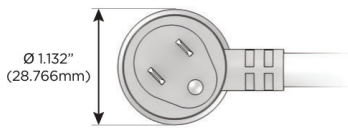

M-POWER-4T

AC POWER & DATA CONNECTIVITY SOLUTION

M-POWER-4T-XAM6-BR4B

Specs:

Modules/Ports:

- **X** Switched AC
- **A** Tamper Resistant AC Receptacle
- **M** Double USB-A (Fast Charging Ports - 18W)
- **6** CAT 6

X A M 6