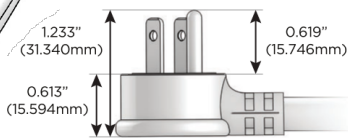

M-POWER-4T

AC POWER & DATA CONNECTIVITY SOLUTION

M-POWER-4T-XAM6-BR4B

Specs:

Modules/Ports:

- **X** Switched AC
- **A** Tamper Resistant AC Receptacle
- **M** Double USB-A (Fast Charging Ports - 18W)
- **6** CAT 6

X A M 6