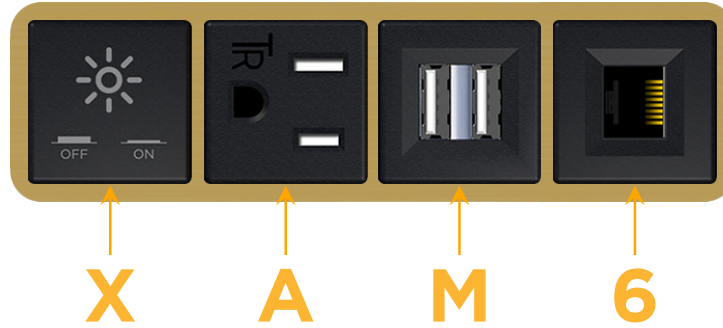

sales@mormax.com

mormax.com

Metro Light & Power's line of power & data solutions offers sophisticated design elements combined with greater ease of installation. Streamlined and low-profile, enhanced by side-exiting cords, our outlets advance the industry with their cutting edge look and feel. We believe flexibility is key, and we provide a variety of mounting options, including the ability to mount in limited spaces. Our outlets are available in many finishes and configurations, in addition to a custom color and finish capability for our clients.

Bezel Finish: **SOLID BRASS BRUSHED**

Custom Finishes Available M-POWER-4T-XAM6-BR4B

Features:

Module/Port Options:

- A** Tamper Resistant AC Receptacle
- E** USB-A & USB-C (20W)
- M** Double USB-A (Fast Charging Ports - 18W)
- H** HDMI
- 6** CAT 6
- 12** RJ 12
- X** Switched AC
- Y** 3-Way Switch (Low Voltage)
- V** USB-C (45W High Speed Charging Port)
- S** USB-C (25W High Speed Charging Port)
- R** Switched AC (Rocker Switch)
- D** Dimmer Switch

Plug:

- Supplied with Low Profile Flat 45° Angle 120 VAC Plug
- Optional Standard Straight 120 VAC Plug
- Optional Straight 120 VAC Pass-through Plug

- CLEAN, COMPACT DESIGN
- STREAMLINED
- LOW PROFILE
- SIDE-EXITING CORDS
- PLUG & PLAY
- 6' AC CORD & PLUG (FLAT PLUG STANDARD)
- CUSTOMIZABLE CONFIGURATIONS AND FINISHES
- UL LISTED FOR MOUNTING IN FURNITURE
- 15A

M-POWER-4T

AC POWER & DATA CONNECTIVITY SOLUTION

M-POWER-4T-XAM6-BR4B

Specs:

Modules/Ports:

- X** Switched AC
- A** Tamper Resistant AC Receptacle
- M** Double USB-A (Fast Charging Ports - 18W)
- 6** CAT 6