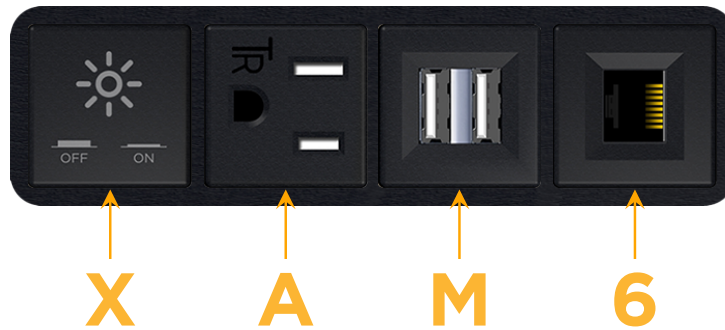

Bezel Finish: **BLACK (STEEL)**

Custom Finishes Available M-POWER-4T-XAM6-BB

Features:

Module/Port Options:

- A** Tamper Resistant AC Receptacle
- E** USB-A & USB-C (20W)
- M** Double USB-A (Fast Charging Ports - 18W)
- H** HDMI
- 6** CAT 6
- 12** RJ 12
- X** Switched AC
- Y** 3-Way Switch (Low Voltage)
- V** USB-C (45W High Speed Charging Port)
- S** USB-C (25W High Speed Charging Port)
- R** Switched AC (Rocker Switch)
- D** Dimmer Switch

Plug:

Supplied with Low Profile Flat 45° Angle 120 VAC Plug

Optional Standard Straight 120 VAC Plug

Optional Straight 120 VAC Pass-through Plug

- CLEAN, COMPACT DESIGN
- STREAMLINED
- LOW PROFILE
- SIDE-EXITING CORDS
- PLUG & PLAY
- 6' AC CORD & PLUG (FLAT PLUG STANDARD)
- CUSTOMIZABLE CONFIGURATIONS AND FINISHES
- UL LISTED FOR MOUNTING IN FURNITURE
- 15A

M-POWER-4T

AC POWER & DATA CONNECTIVITY SOLUTION

M-POWER-4T-XAM6-BB

Specs:

Modules/Ports:

- X** Switched AC
- A** Tamper Resistant AC Receptacle
- M** Double USB-A (Fast Charging Ports - 18W)
- 6** CAT 6

X A M 6