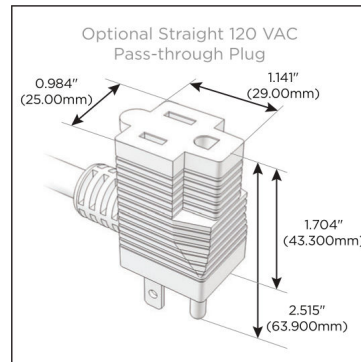

Plug:

Supplied with Low Profile Flat 45° Angle 120 VAC Plug

Optional Standard Straight 120 VAC Plug

Optional Straight 120 VAC Pass-through Plug

- CLEAN, COMPACT DESIGN
- STREAMLINED
- LOW PROFILE
- SIDE-EXITING CORDS
- PLUG & PLAY
- 6' AC CORD & PLUG (FLAT PLUG STANDARD)
- CUSTOMIZABLE CONFIGURATIONS AND FINISHES
- UL LISTED FOR MOUNTING IN FURNITURE
- 15A

M-POWER-4T

AC POWER & DATA CONNECTIVITY SOLUTION

M-POWER-4T-XAM6-BB

Specs:

Modules/Ports:

- X** Switched AC
- A** Tamper Resistant AC Receptacle
- M** Double USB-A (Fast Charging Ports - 18W)
- 6** CAT 6

X A M 6