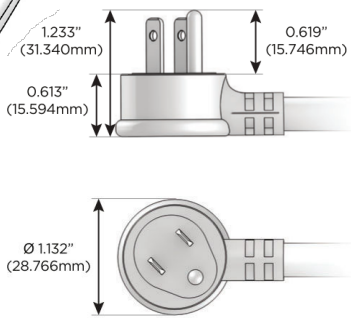

Plug:

Supplied with Low Profile Flat 45° Angle 120 VAC Plug

Optional Standard Straight 120 VAC Plug

Optional Straight 120 VAC Pass-through Plug

- CLEAN, COMPACT DESIGN
- STREAMLINED
- LOW PROFILE
- SIDE-EXITING CORDS
- PLUG & PLAY
- 6' AC CORD & PLUG (FLAT PLUG STANDARD)
- CUSTOMIZABLE CONFIGURATIONS AND FINISHES
- UL LISTED FOR MOUNTING IN FURNITURE
- 15A

M-POWER-4T

AC POWER & DATA CONNECTIVITY SOLUTION

M-POWER-4T-XAM6-BB

Specs:

Modules/Ports:

- X** Switched AC
- A** Tamper Resistant AC Receptacle
- M** Double USB-A (Fast Charging Ports - 18W)
- 6** CAT 6

X A M 6