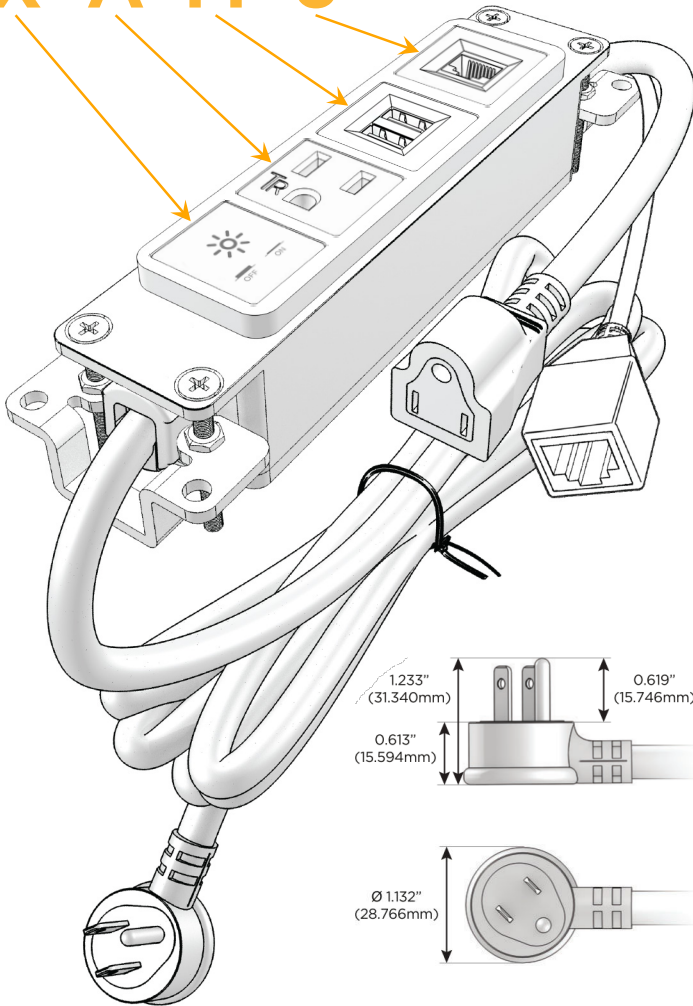

Bezel Finish: **BLACK (STEEL)**

Custom Finishes Available M-POWER-4T-XAM6-BB

Features:

Module/Port Options:

- A** Tamper Resistant AC Receptacle
- E** USB-A & USB-C (20W)
- M** Double USB-A (Fast Charging Ports - 18W)
- H** HDMI
- 6** CAT 6
- 12** RJ 12
- X** Switched AC
- Y** 3-Way Switch (Low Voltage)
- V** USB-C (45W High Speed Charging Port)
- S** USB-C (25W High Speed Charging Port)
- R** Switched AC (Rocker Switch)
- D** Dimmer Switch

Plug:

Supplied with Low Profile Flat 45° Angle 120 VAC Plug

Optional Standard Straight 120 VAC Plug

Optional Straight 120 VAC Pass-through Plug

- CLEAN, COMPACT DESIGN
- STREAMLINED
- LOW PROFILE
- SIDE-EXITING CORDS
- PLUG & PLAY
- 6' AC CORD & PLUG (FLAT PLUG STANDARD)
- CUSTOMIZABLE CONFIGURATIONS AND FINISHES
- UL LISTED FOR MOUNTING IN FURNITURE
- 15A

M-POWER-4T

AC POWER & DATA CONNECTIVITY SOLUTION

M-POWER-4T-XAM6-BB

Specs:

Modules/Ports:

- X** Switched AC
- A** Tamper Resistant AC Receptacle
- M** Double USB-A (Fast Charging Ports - 18W)
- 6** CAT 6

X A M 6