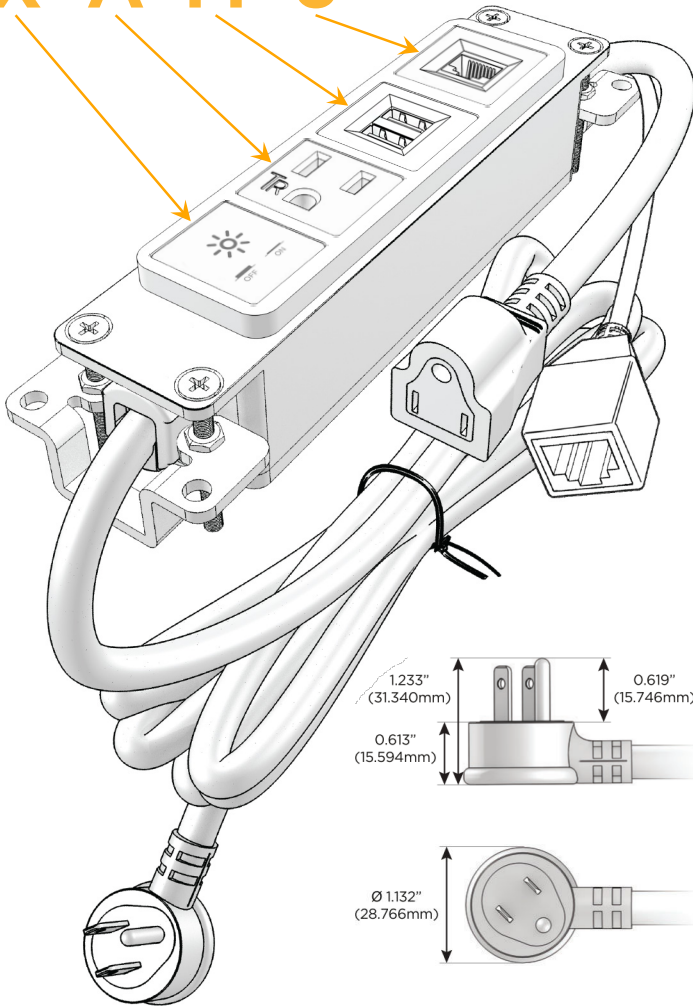

Bezel Finish: **BLACK (ABS)**

Custom Finishes Available M-POWER-4T-XAM6-BAB

Features:

Module/Port Options:

- A** Tamper Resistant AC Receptacle
- E** USB-A & USB-C (20W)
- M** Double USB-A (Fast Charging Ports - 18W)
- H** HDMI
- 6** CAT 6
- 12** RJ 12
- X** Switched AC
- Y** 3-Way Switch (Low Voltage)
- V** USB-C (45W High Speed Charging Port)
- S** USB-C (25W High Speed Charging Port)
- R** Switched AC (Rocker Switch)
- D** Dimmer Switch

Plug:

Supplied with Low Profile Flat 45° Angle 120 VAC Plug

Optional Standard Straight 120 VAC Plug

Optional Straight 120 VAC Pass-through Plug

- CLEAN, COMPACT DESIGN
- STREAMLINED
- LOW PROFILE
- SIDE-EXITING CORDS
- PLUG & PLAY
- 6' AC CORD & PLUG (FLAT PLUG STANDARD)
- CUSTOMIZABLE CONFIGURATIONS AND FINISHES
- UL LISTED FOR MOUNTING IN FURNITURE
- 15A

M-POWER-4T

AC POWER & DATA CONNECTIVITY SOLUTION

M-POWER-4T-XAM6-BAB

Specs:

Modules/Ports:

- X** Switched AC
- A** Tamper Resistant AC Receptacle
- M** Double USB-A (Fast Charging Ports - 18W)
- 6** CAT 6

X A M 6