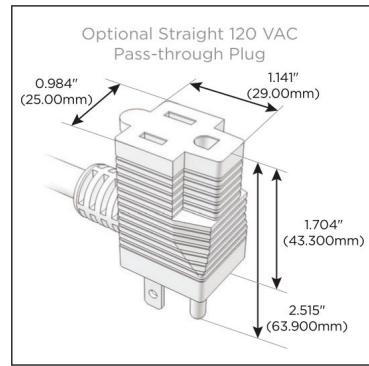

Plug:

Supplied with Low Profile Flat 45° Angle 120 VAC Plug

Optional Standard Straight 120 VAC Plug

Optional Straight 120 VAC Pass-through Plug

- CLEAN, COMPACT DESIGN
- STREAMLINED
- LOW PROFILE
- SIDE-EXITING CORDS
- PLUG & PLAY
- 6' AC CORD & PLUG (FLAT PLUG STANDARD)
- CUSTOMIZABLE CONFIGURATIONS AND FINISHES
- UL LISTED FOR MOUNTING IN FURNITURE
- 15A

M-POWER-4T

AC POWER & DATA CONNECTIVITY SOLUTION

M-POWER-4T-XAM6-BAB

Specs:

Modules/Ports:

- X** Switched AC
- A** Tamper Resistant AC Receptacle
- M** Double USB-A (Fast Charging Ports - 18W)
- 6** CAT 6

X A M 6