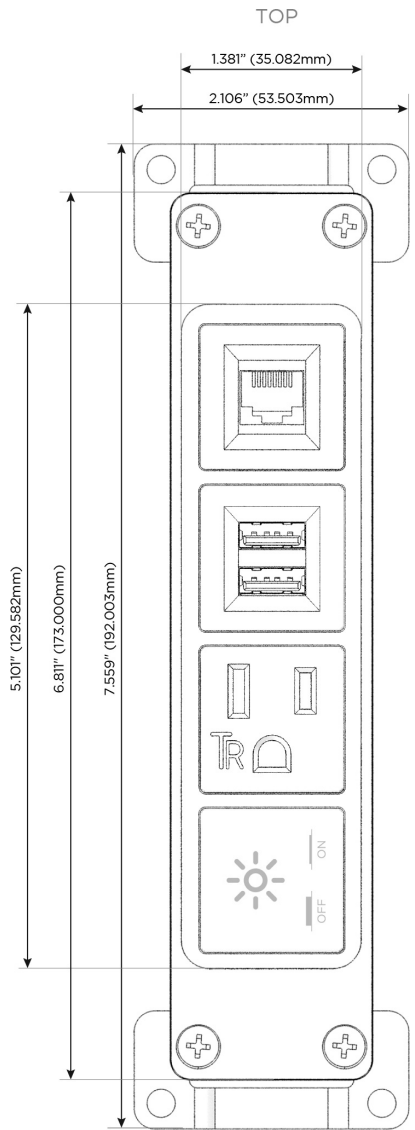

Bezel Finish: **BLACK (ABS)**

Custom Finishes Available M-POWER-4T-XAM6-BAB

Features:

Module/Port Options:

- A** Tamper Resistant AC Receptacle
- E** USB-A & USB-C (20W)
- M** Double USB-A (Fast Charging Ports - 18W)
- H** HDMI
- 6** CAT 6
- 12** RJ 12
- X** Switched AC
- Y** 3-Way Switch (Low Voltage)
- V** USB-C (45W High Speed Charging Port)
- S** USB-C (25W High Speed Charging Port)
- R** Switched AC (Rocker Switch)
- D** Dimmer Switch

Plug:

Supplied with Low Profile Flat 45° Angle 120 VAC Plug

Optional Standard Straight 120 VAC Plug

Optional Straight 120 VAC Pass-through Plug

- CLEAN, COMPACT DESIGN
- STREAMLINED
- LOW PROFILE
- SIDE-EXITING CORDS
- PLUG & PLAY
- 6' AC CORD & PLUG (FLAT PLUG STANDARD)
- CUSTOMIZABLE CONFIGURATIONS AND FINISHES
- UL LISTED FOR MOUNTING IN FURNITURE
- 15A

M-POWER-4T

AC POWER & DATA CONNECTIVITY SOLUTION

M-POWER-4T-XAM6-BAB

Specs:

Modules/Ports:

- X** Switched AC
- A** Tamper Resistant AC Receptacle
- M** Double USB-A (Fast Charging Ports - 18W)
- 6** CAT 6

X A M 6