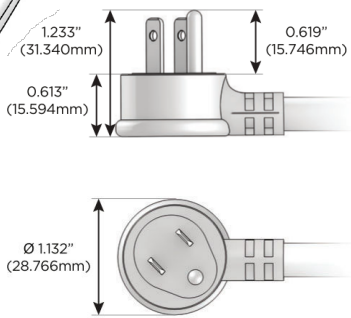

Plug:

Supplied with Low Profile Flat 45° Angle 120 VAC Plug

Optional Standard Straight 120 VAC Plug

Optional Straight 120 VAC Pass-through Plug

- CLEAN, COMPACT DESIGN
- STREAMLINED
- LOW PROFILE
- SIDE-EXITING CORDS
- PLUG & PLAY
- 6' AC CORD & PLUG (FLAT PLUG STANDARD)
- CUSTOMIZABLE CONFIGURATIONS AND FINISHES
- UL LISTED FOR MOUNTING IN FURNITURE
- 15A

M-POWER-4T

AC POWER & DATA CONNECTIVITY SOLUTION

M-POWER-4T-XAM6-BAB

Specs:

Modules/Ports:

- X** Switched AC
- A** Tamper Resistant AC Receptacle
- M** Double USB-A (Fast Charging Ports - 18W)
- 6** CAT 6

X A M 6