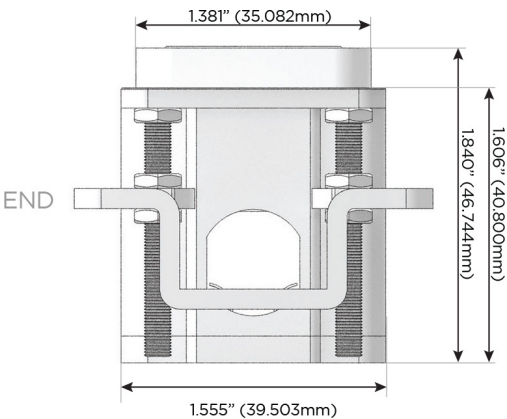

Plug:

Supplied with Low Profile Flat 45° Angle 120 VAC Plug

Optional Standard Straight 120 VAC Plug

Optional Straight 120 VAC Pass-through Plug

- CLEAN, COMPACT DESIGN
- STREAMLINED
- LOW PROFILE
- SIDE-EXITING CORDS
- PLUG & PLAY
- 6' AC CORD & PLUG (FLAT PLUG STANDARD)
- CUSTOMIZABLE CONFIGURATIONS AND FINISHES
- UL LISTED FOR MOUNTING IN FURNITURE
- 15A

M-POWER-4T

AC POWER & DATA CONNECTIVITY SOLUTION

M-POWER-4T-XAM6-BAB

Specs:

Modules/Ports:

- X** Switched AC
- A** Tamper Resistant AC Receptacle
- M** Double USB-A (Fast Charging Ports - 18W)
- 6** CAT 6

X A M 6