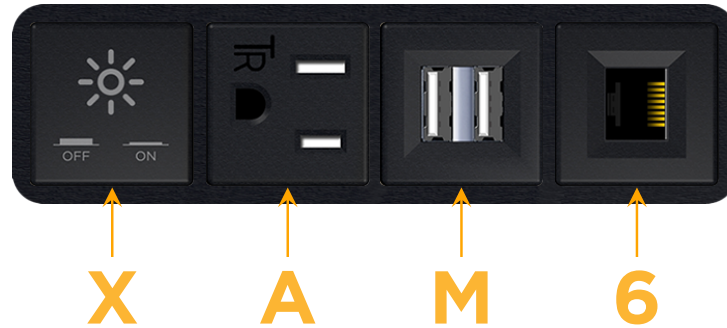

Bezel Finish: **BLACK (ABS)**

Custom Finishes Available M-POWER-4T-XAM6-BAB

Features:

Module/Port Options:

- A** Tamper Resistant AC Receptacle
- E** USB-A & USB-C (20W)
- M** Double USB-A (Fast Charging Ports - 18W)
- H** HDMI
- 6** CAT 6
- 12** RJ 12
- X** Switched AC
- Y** 3-Way Switch (Low Voltage)
- V** USB-C (45W High Speed Charging Port)
- S** USB-C (25W High Speed Charging Port)
- R** Switched AC (Rocker Switch)
- D** Dimmer Switch

Plug:

Supplied with Low Profile Flat 45° Angle 120 VAC Plug

Optional Standard Straight 120 VAC Plug

Optional Straight 120 VAC Pass-through Plug

- CLEAN, COMPACT DESIGN
- STREAMLINED
- LOW PROFILE
- SIDE-EXITING CORDS
- PLUG & PLAY
- 6' AC CORD & PLUG (FLAT PLUG STANDARD)
- CUSTOMIZABLE CONFIGURATIONS AND FINISHES
- UL LISTED FOR MOUNTING IN FURNITURE
- 15A

M-POWER-4T

AC POWER & DATA CONNECTIVITY SOLUTION

M-POWER-4T-XAM6-BAB

Specs:

Modules/Ports:

- X** Switched AC
- A** Tamper Resistant AC Receptacle
- M** Double USB-A (Fast Charging Ports - 18W)
- 6** CAT 6

X A M 6