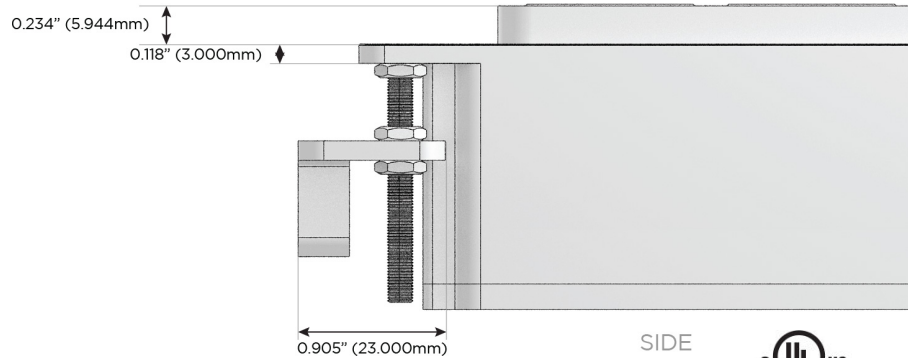

M-POWER-4T

AC POWER & DATA CONNECTIVITY SOLUTION

M-POWER-4T-XAM6-BAB

Specs:

Modules/Ports:

- X** Switched AC
- A** Tamper Resistant AC Receptacle
- M** Double USB-A (Fast Charging Ports - 18W)
- 6** CAT 6

X A M 6