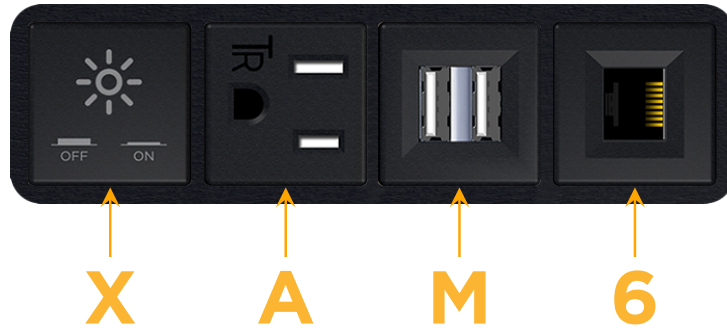

Bezel Finish: **SATIN BLACK (ABS)**

Custom Finishes Available M-POWER-4T-XAM6-B2AB

Features:

Module/Port Options:

- A** Tamper Resistant AC Receptacle
- E** USB-A & USB-C (20W)
- M** Double USB-A (Fast Charging Ports - 18W)
- H** HDMI
- 6** CAT 6
- 12** RJ 12
- X** Switched AC
- Y** 3-Way Switch (Low Voltage)
- V** USB-C (45W High Speed Charging Port)
- S** USB-C (25W High Speed Charging Port)
- R** Switched AC (Rocker Switch)
- D** Dimmer Switch

Plug:

Supplied with Low Profile Flat 45° Angle 120 VAC Plug

Optional Standard Straight 120 VAC Plug

Optional Straight 120 VAC Pass-through Plug

- CLEAN, COMPACT DESIGN
- STREAMLINED
- LOW PROFILE
- SIDE-EXITING CORDS
- PLUG & PLAY
- 6' AC CORD & PLUG (FLAT PLUG STANDARD)
- CUSTOMIZABLE CONFIGURATIONS AND FINISHES
- UL LISTED FOR MOUNTING IN FURNITURE
- 15A

M-POWER-4T

AC POWER & DATA CONNECTIVITY SOLUTION

M-POWER-4T-XAM6-B2AB

Specs:

Modules/Ports:

- X** Switched AC
- A** Tamper Resistant AC Receptacle
- M** Double USB-A (Fast Charging Ports - 18W)
- 6** CAT 6