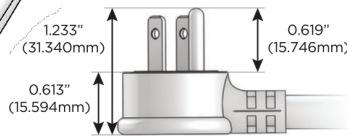

M-POWER-4T

AC POWER & DATA CONNECTIVITY SOLUTION

M-POWER-4T-XAM6-B2AB

Specs:

Modules/Ports:

- **X** Switched AC
- **A** Tamper Resistant AC Receptacle
- **M** Double USB-A (Fast Charging Ports - 18W)
- **6** CAT 6

X A M 6