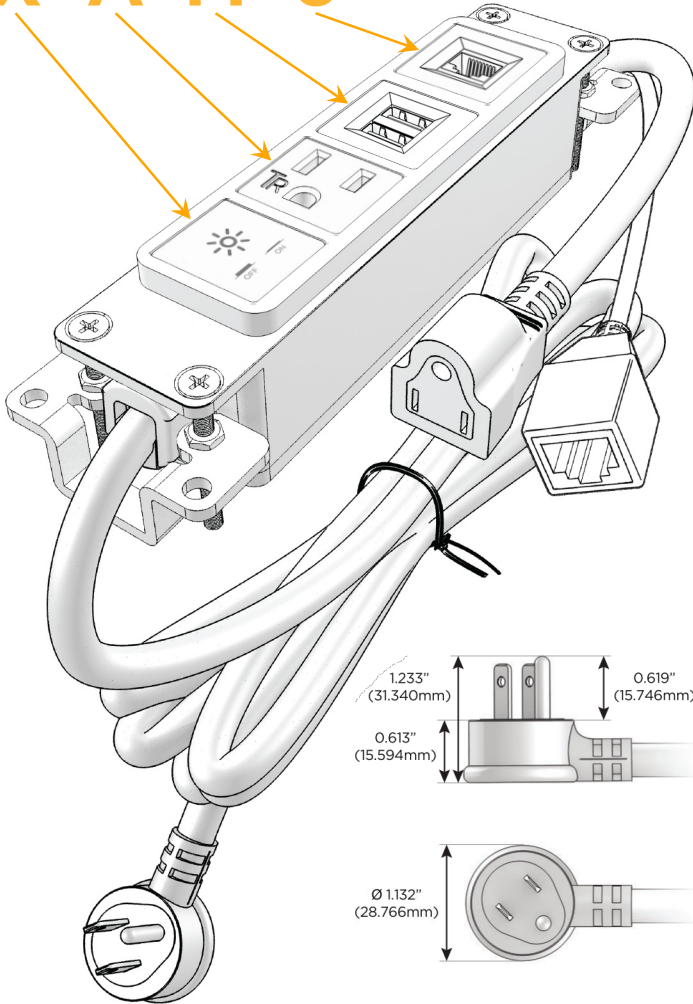

M-POWER-4T

AC POWER & DATA CONNECTIVITY SOLUTION

M-POWER-4T-XAM6-B2AB

Specs:

Modules/Ports:

- **X** Switched AC
- **A** Tamper Resistant AC Receptacle
- **M** Double USB-A (Fast Charging Ports - 18W)
- **6** CAT 6

X A M 6