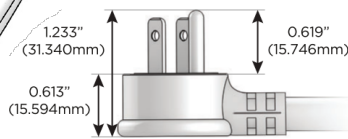

M-POWER-4T

AC POWER & DATA CONNECTIVITY SOLUTION

M-POWER-4T-XAM6-APAB

Specs:

Modules/Ports:

- **X** Switched AC
- **A** Tamper Resistant AC Receptacle
- **M** Double USB-A (Fast Charging Ports - 18W)
- **6** CAT 6

X A M 6