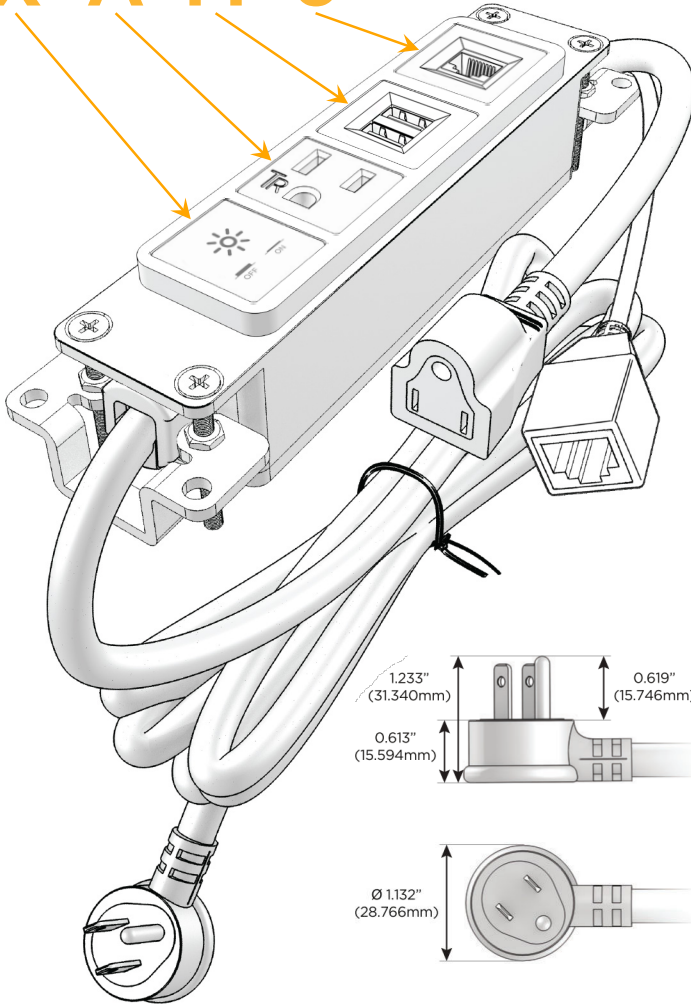

M-POWER-4T

AC POWER & DATA CONNECTIVITY SOLUTION

M-POWER-4T-XAM6-APAB

Specs:

Modules/Ports:

- **X** Switched AC
- **A** Tamper Resistant AC Receptacle
- **M** Double USB-A (Fast Charging Ports - 18W)
- **6** CAT 6

X A M 6