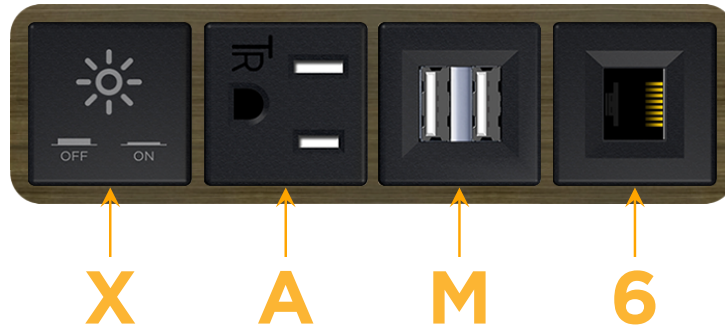

M-POWER-4T

AC POWER & DATA CONNECTIVITY SOLUTION

M-POWER-4T-XAM6-APAB

Distributed by

Mormax Company, Inc.

8 Westchester Plaza

Elmsford, NY 10523

914-699-0101

sales@mormax.com

mormax.com

Metro Light & Power's line of power & data solutions offers sophisticated design elements combined with greater ease of installation. Streamlined and low-profile, enhanced by side-exiting cords, our outlets advance the industry with their cutting edge look and feel. We believe flexibility is key, and we provide a variety of mounting options, including the ability to mount in limited spaces. Our outlets are available in many finishes and configurations, in addition to a custom color and finish capability for our clients.

Bezel Finish: **SPECIAL ANTIQUE BRONZE (ABS)**

Custom Finishes Available M-POWER-4T-XAM6-APAB

Features:

Module/Port Options:

- **A** Tamper Resistant AC Receptacle
- **E** USB-A & USB-C (20W)
- **M** Double USB-A (Fast Charging Ports - 18W)
- **H** HDMI
- **6** CAT 6
- **12** RJ 12
- **X** Switched AC
- **Y** 3-Way Switch (Low Voltage)
- **V** USB-C (45W High Speed Charging Port)
- **S** USB-C (25W High Speed Charging Port)
- **R** Switched AC (Rocker Switch)
- **D** Dimmer Switch

Plug:

Supplied with Low Profile Flat 45° Angle 120 VAC Plug

Optional Standard Straight 120 VAC Plug

Optional Straight 120 VAC Pass-through Plug

- CLEAN, COMPACT DESIGN
- STREAMLINED
- LOW PROFILE
- SIDE-EXITING CORDS
- PLUG & PLAY
- 6' AC CORD & PLUG (FLAT PLUG STANDARD)
- CUSTOMIZABLE CONFIGURATIONS AND FINISHES
- UL LISTED FOR MOUNTING IN FURNITURE
- 15A