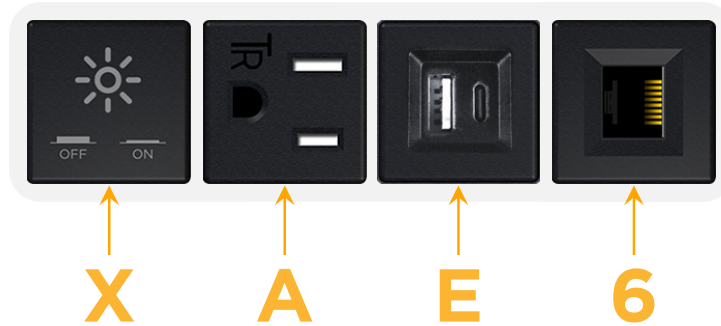

Bezel Finish: **WHITE (ABS)**

Custom Finishes Available M-POWER-4T-XAE6-WAB

Features:

Module/Port Options:

- A** Tamper Resistant AC Receptacle
- E** USB-A & USB-C (20W)
- M** Double USB-A (Fast Charging Ports - 18W)
- H** HDMI
- 6** CAT 6
- 12** RJ 12
- X** Switched AC
- Y** 3-Way Switch (Low Voltage)
- V** USB-C (45W High Speed Charging Port)
- S** USB-C (25W High Speed Charging Port)
- R** Switched AC (Rocker Switch)
- D** Dimmer Switch

Plug:

Supplied with Low Profile Flat 45° Angle 120 VAC Plug

Optional Standard Straight 120 VAC Plug

Optional Straight 120 VAC Pass-through Plug

- CLEAN, COMPACT DESIGN
- STREAMLINED
- LOW PROFILE
- SIDE-EXITING CORDS
- PLUG & PLAY
- 6' AC CORD & PLUG (FLAT PLUG STANDARD)
- CUSTOMIZABLE CONFIGURATIONS AND FINISHES
- UL LISTED FOR MOUNTING IN FURNITURE
- 15A

M-POWER-4T

AC POWER & DATA CONNECTIVITY SOLUTION

M-POWER-4T-XAE6-WAB

Specs:

Modules/Ports:

- X Switched AC
- A Tamper Resistant AC Receptacle
- E USB-A & USB-C (20W)
- 6 CAT 6

X A E 6

Distributed by