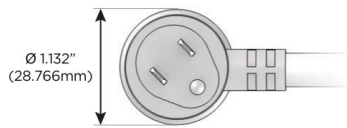

Plug:

Supplied with Low Profile Flat 45° Angle 120 VAC Plug

Optional Standard Straight 120 VAC Plug

Optional Straight 120 VAC Pass-through Plug

- CLEAN, COMPACT DESIGN
- STREAMLINED
- LOW PROFILE
- SIDE-EXITING CORDS
- PLUG & PLAY
- 6' AC CORD & PLUG (FLAT PLUG STANDARD)
- CUSTOMIZABLE CONFIGURATIONS AND FINISHES
- UL LISTED FOR MOUNTING IN FURNITURE
- 15A

M-POWER-4T

AC POWER & DATA CONNECTIVITY SOLUTION

M-POWER-4T-XAE6-WAB

Specs:

Modules/Ports:

- X Switched AC
- A Tamper Resistant AC Receptacle
- E USB-A & USB-C (20W)
- 6 CAT 6

X A E 6

Distributed by