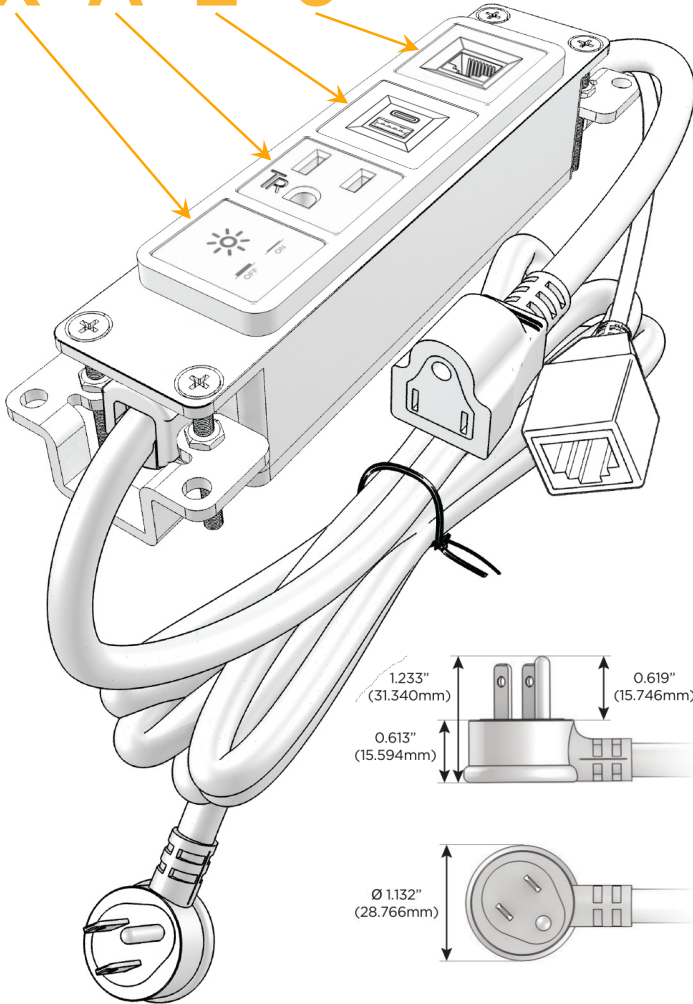

Bezel Finish: **WHITE (ABS)**

Custom Finishes Available M-POWER-4T-XAE6-WAB

Features:

Module/Port Options:

- A** Tamper Resistant AC Receptacle
- E** USB-A & USB-C (20W)
- M** Double USB-A (Fast Charging Ports - 18W)
- H** HDMI
- 6** CAT 6
- 12** RJ 12
- X** Switched AC
- Y** 3-Way Switch (Low Voltage)
- V** USB-C (45W High Speed Charging Port)
- S** USB-C (25W High Speed Charging Port)
- R** Switched AC (Rocker Switch)
- D** Dimmer Switch

Plug:

Supplied with Low Profile Flat 45° Angle 120 VAC Plug

Optional Standard Straight 120 VAC Plug

Optional Straight 120 VAC Pass-through Plug

- CLEAN, COMPACT DESIGN
- STREAMLINED
- LOW PROFILE
- SIDE-EXITING CORDS
- PLUG & PLAY
- 6' AC CORD & PLUG (FLAT PLUG STANDARD)
- CUSTOMIZABLE CONFIGURATIONS AND FINISHES
- UL LISTED FOR MOUNTING IN FURNITURE
- 15A

M-POWER-4T

AC POWER & DATA CONNECTIVITY SOLUTION

M-POWER-4T-XAE6-WAB

Specs:

Modules/Ports:

- X Switched AC
- A Tamper Resistant AC Receptacle
- E USB-A & USB-C (20W)
- 6 CAT 6

X A E 6

Distributed by