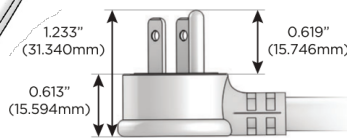

Plug:

Supplied with Low Profile Flat 45° Angle 120 VAC Plug

Optional Standard Straight 120 VAC Plug

Optional Straight 120 VAC Pass-through Plug

- CLEAN, COMPACT DESIGN
- STREAMLINED
- LOW PROFILE
- SIDE-EXITING CORDS
- PLUG & PLAY
- 6' AC CORD & PLUG (FLAT PLUG STANDARD)
- CUSTOMIZABLE CONFIGURATIONS AND FINISHES
- UL LISTED FOR MOUNTING IN FURNITURE
- 15A

M-POWER-4T

AC POWER & DATA CONNECTIVITY SOLUTION

M-POWER-4T-XAE6-WAB

Specs:

Modules/Ports:

- X Switched AC
- A Tamper Resistant AC Receptacle
- E USB-A & USB-C (20W)
- 6 CAT 6

X A E 6

Distributed by