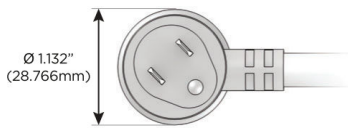

Plug:

- Supplied with Low Profile Flat 45° Angle 120 VAC Plug
- Optional Standard Straight 120 VAC Plug
- Optional Straight 120 VAC Pass-through Plug

- CLEAN, COMPACT DESIGN
- STREAMLINED
- LOW PROFILE
- SIDE-EXITING CORDS
- PLUG & PLAY
- 6' AC CORD & PLUG (FLAT PLUG STANDARD)
- CUSTOMIZABLE CONFIGURATIONS AND FINISHES
- UL LISTED FOR MOUNTING IN FURNITURE
- 15A

M-POWER-4T

AC POWER & DATA CONNECTIVITY SOLUTION

M-POWER-4T-XAE6-SS8B

Specs:

Modules/Ports:

- X Switched AC
- A Tamper Resistant AC Receptacle
- E USB-A & USB-C (20W)
- 6 CAT 6

X A E 6

Distributed by