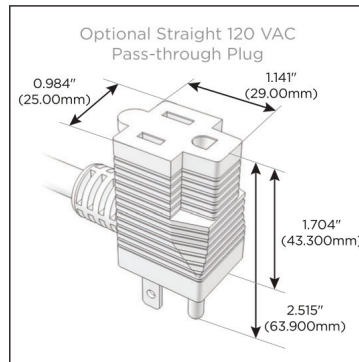

Plug:

- Supplied with Low Profile Flat 45° Angle 120 VAC Plug
- Optional Standard Straight 120 VAC Plug
- Optional Straight 120 VAC Pass-through Plug

- CLEAN, COMPACT DESIGN
- STREAMLINED
- LOW PROFILE
- SIDE-EXITING CORDS
- PLUG & PLAY
- 6' AC CORD & PLUG (FLAT PLUG STANDARD)
- CUSTOMIZABLE CONFIGURATIONS AND FINISHES
- UL LISTED FOR MOUNTING IN FURNITURE
- 15A

M-POWER-4T

AC POWER & DATA CONNECTIVITY SOLUTION

M-POWER-4T-XAE6-SS8B

Specs:

Modules/Ports:

- X Switched AC
- A Tamper Resistant AC Receptacle
- E USB-A & USB-C (20W)
- 6 CAT 6

X A E 6

Distributed by