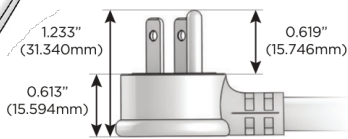

M-POWER-4T

AC POWER & DATA CONNECTIVITY SOLUTION

M-POWER-4T-XAE6-SS8B

Specs:

Modules/Ports:

- X Switched AC
- A Tamper Resistant AC Receptacle
- E USB-A & USB-C (20W)
- 6 CAT 6

X A E 6

Distributed by