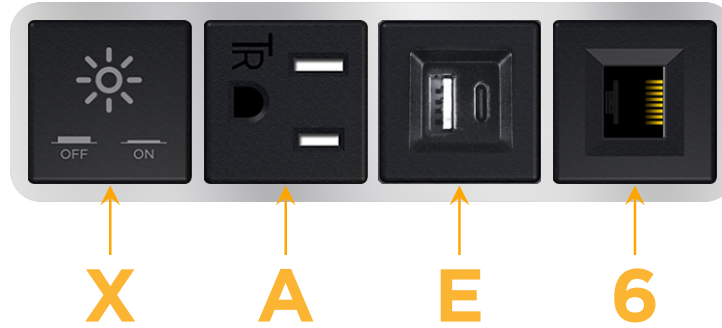

Bezel Finish: **STAINLESS STEEL MIRROR FINISH**

Custom Finishes Available M-POWER-4T-XAE6-SS8B

Features:

Module/Port Options:

- A Tamper Resistant AC Receptacle
- E USB-A & USB-C (20W)
- M Double USB-A (Fast Charging Ports - 18W)
- H HDMI
- 6 CAT 6
- 12 RJ 12
- X Switched AC
- Y 3-Way Switch (Low Voltage)
- V USB-C (45W High Speed Charging Port)
- S USB-C (25W High Speed Charging Port)
- R Switched AC (Rocker Switch)
- D Dimmer Switch

Plug:

- Supplied with Low Profile Flat 45° Angle 120 VAC Plug
- Optional Standard Straight 120 VAC Plug
- Optional Straight 120 VAC Pass-through Plug

- CLEAN, COMPACT DESIGN
- STREAMLINED
- LOW PROFILE
- SIDE-EXITING CORDS
- PLUG & PLAY
- 6' AC CORD & PLUG (FLAT PLUG STANDARD)
- CUSTOMIZABLE CONFIGURATIONS AND FINISHES
- UL LISTED FOR MOUNTING IN FURNITURE
- 15A

M-POWER-4T

AC POWER & DATA CONNECTIVITY SOLUTION

M-POWER-4T-XAE6-SS8B

Specs:

Modules/Ports:

- X Switched AC
- A Tamper Resistant AC Receptacle
- E USB-A & USB-C (20W)
- 6 CAT 6

X A E 6

Distributed by