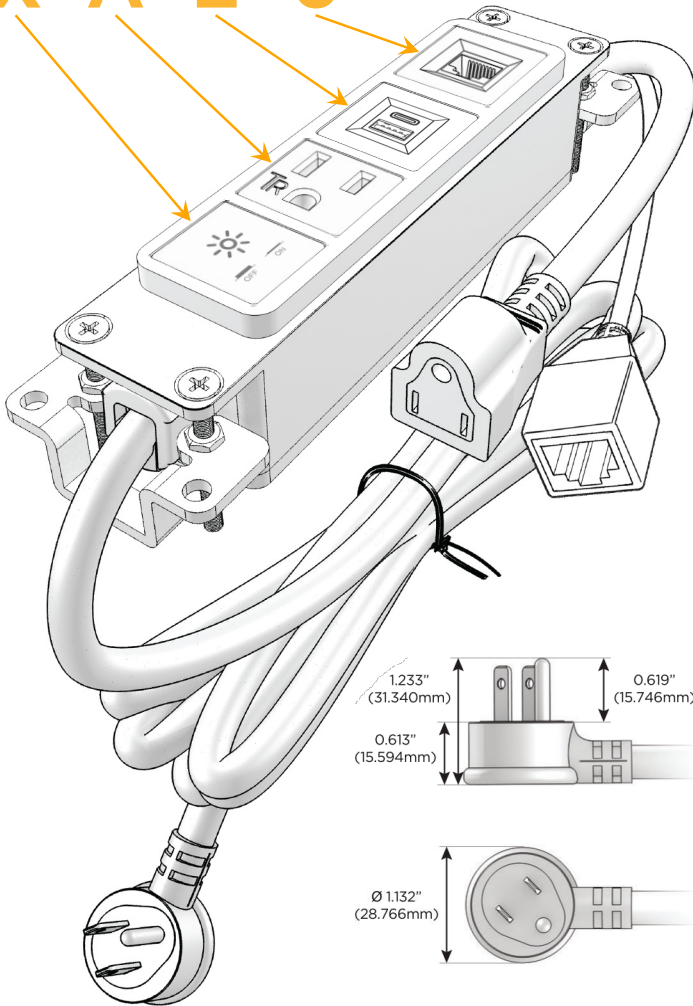

Bezel Finish: **STAINLESS STEEL MIRROR FINISH**

Custom Finishes Available M-POWER-4T-XAE6-SS8B

Features:

Module/Port Options:

- A Tamper Resistant AC Receptacle
- E USB-A & USB-C (20W)
- M Double USB-A (Fast Charging Ports - 18W)
- H HDMI
- 6 CAT 6
- 12 RJ 12
- X Switched AC
- Y 3-Way Switch (Low Voltage)
- V USB-C (45W High Speed Charging Port)
- S USB-C (25W High Speed Charging Port)
- R Switched AC (Rocker Switch)
- D Dimmer Switch

Plug:

- Supplied with Low Profile Flat 45° Angle 120 VAC Plug
- Optional Standard Straight 120 VAC Plug
- Optional Straight 120 VAC Pass-through Plug

- CLEAN, COMPACT DESIGN
- STREAMLINED
- LOW PROFILE
- SIDE-EXITING CORDS
- PLUG & PLAY
- 6' AC CORD & PLUG (FLAT PLUG STANDARD)
- CUSTOMIZABLE CONFIGURATIONS AND FINISHES
- UL LISTED FOR MOUNTING IN FURNITURE
- 15A

M-POWER-4T

AC POWER & DATA CONNECTIVITY SOLUTION

M-POWER-4T-XAE6-SS8B

Specs:

Modules/Ports:

- X Switched AC
- A Tamper Resistant AC Receptacle
- E USB-A & USB-C (20W)
- 6 CAT 6

X A E 6

Distributed by