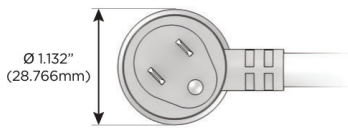

Plug:

Supplied with Low Profile Flat 45° Angle 120 VAC Plug

Optional Standard Straight 120 VAC Plug

Optional Straight 120 VAC Pass-through Plug

- CLEAN, COMPACT DESIGN
- STREAMLINED
- LOW PROFILE
- SIDE-EXITING CORDS
- PLUG & PLAY
- 6' AC CORD & PLUG (FLAT PLUG STANDARD)
- CUSTOMIZABLE CONFIGURATIONS AND FINISHES
- UL LISTED FOR MOUNTING IN FURNITURE
- 15A

M-POWER-4T

AC POWER & DATA CONNECTIVITY SOLUTION

M-POWER-4T-XAE6-SS4AB

Specs:

Modules/Ports:

- X Switched AC
- A Tamper Resistant AC Receptacle
- E USB-A & USB-C (20W)
- 6 CAT 6

X A E 6

Distributed by