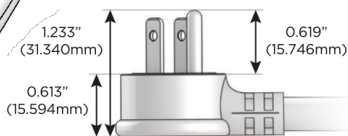

Plug:

Supplied with Low Profile Flat 45° Angle 120 VAC Plug

Optional Standard Straight 120 VAC Plug

Optional Straight 120 VAC Pass-through Plug

- CLEAN, COMPACT DESIGN
- STREAMLINED
- LOW PROFILE
- SIDE-EXITING CORDS
- PLUG & PLAY
- 6' AC CORD & PLUG (FLAT PLUG STANDARD)
- CUSTOMIZABLE CONFIGURATIONS AND FINISHES
- UL LISTED FOR MOUNTING IN FURNITURE
- 15A

M-POWER-4T

AC POWER & DATA CONNECTIVITY SOLUTION

M-POWER-4T-XAE6-SS4AB

Specs:

Modules/Ports:

- X Switched AC
- A Tamper Resistant AC Receptacle
- E USB-A & USB-C (20W)
- 6 CAT 6

X A E 6

Distributed by