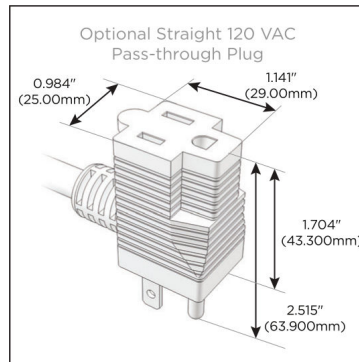

Plug:

Supplied with Low Profile Flat 45° Angle 120 VAC Plug

Optional Standard Straight 120 VAC Plug

Optional Straight 120 VAC Pass-through Plug

- CLEAN, COMPACT DESIGN
- STREAMLINED
- LOW PROFILE
- SIDE-EXITING CORDS
- PLUG & PLAY
- 6' AC CORD & PLUG (FLAT PLUG STANDARD)
- CUSTOMIZABLE CONFIGURATIONS AND FINISHES
- UL LISTED FOR MOUNTING IN FURNITURE
- 15A

M-POWER-4T

AC POWER & DATA CONNECTIVITY SOLUTION

M-POWER-4T-XAE6-SS4AB

Specs:

Modules/Ports:

- X Switched AC
- A Tamper Resistant AC Receptacle
- E USB-A & USB-C (20W)
- 6 CAT 6

X A E 6

Distributed by