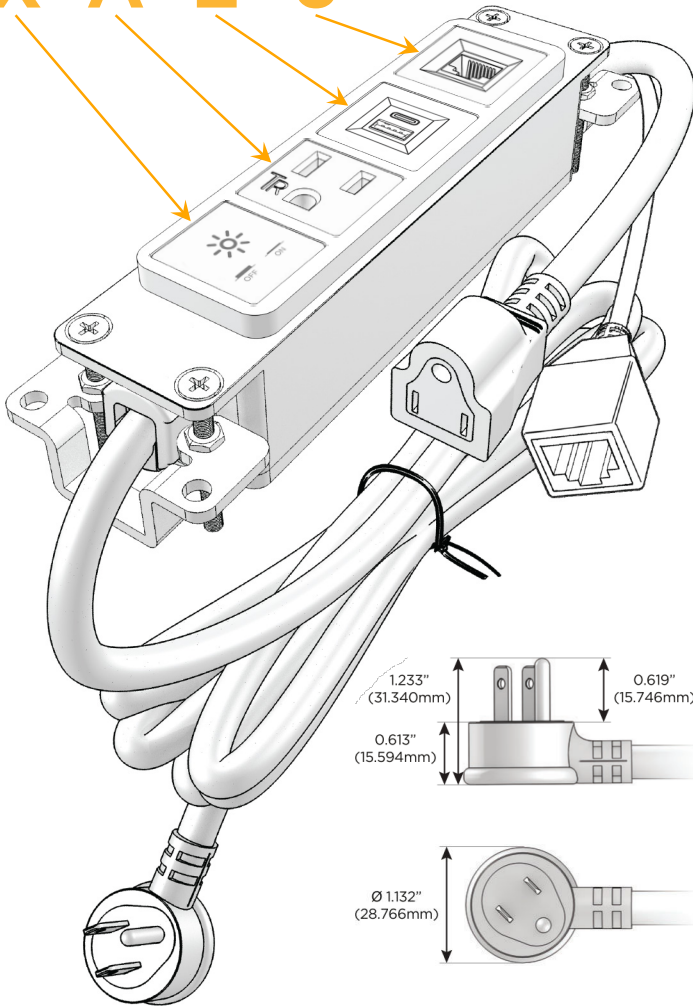

Bezel Finish: **BRUSHED STAINLESS (ABS)**

Custom Finishes Available M-POWER-4T-XAE6-SS4AB

Features:

Module/Port Options:

- A Tamper Resistant AC Receptacle
- E USB-A & USB-C (20W)
- M Double USB-A (Fast Charging Ports - 18W)
- H HDMI
- 6 CAT 6
- 12 RJ 12
- X Switched AC
- Y 3-Way Switch (Low Voltage)
- V USB-C (45W High Speed Charging Port)
- S USB-C (25W High Speed Charging Port)
- R Switched AC (Rocker Switch)
- D Dimmer Switch

Plug:

Supplied with Low Profile Flat 45° Angle 120 VAC Plug

Optional Standard Straight 120 VAC Plug

Optional Straight 120 VAC Pass-through Plug

- CLEAN, COMPACT DESIGN
- STREAMLINED
- LOW PROFILE
- SIDE-EXITING CORDS
- PLUG & PLAY
- 6' AC CORD & PLUG (FLAT PLUG STANDARD)
- CUSTOMIZABLE CONFIGURATIONS AND FINISHES
- UL LISTED FOR MOUNTING IN FURNITURE
- 15A

M-POWER-4T

AC POWER & DATA CONNECTIVITY SOLUTION

M-POWER-4T-XAE6-SS4AB

Specs:

Modules/Ports:

- X Switched AC
- A Tamper Resistant AC Receptacle
- E USB-A & USB-C (20W)
- 6 CAT 6

X A E 6

Distributed by