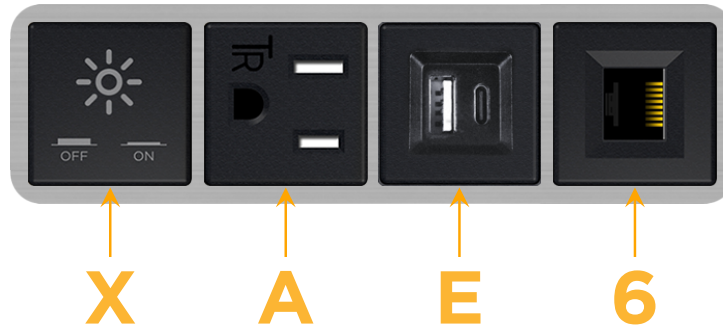

Bezel Finish: **BRUSHED STAINLESS (ABS)**

Custom Finishes Available M-POWER-4T-XAE6-SS4AB

Features:

Module/Port Options:

- A Tamper Resistant AC Receptacle
- E USB-A & USB-C (20W)
- M Double USB-A (Fast Charging Ports - 18W)
- H HDMI
- 6 CAT 6
- 12 RJ 12
- X Switched AC
- Y 3-Way Switch (Low Voltage)
- V USB-C (45W High Speed Charging Port)
- S USB-C (25W High Speed Charging Port)
- R Switched AC (Rocker Switch)
- D Dimmer Switch

Plug:

Supplied with Low Profile Flat 45° Angle 120 VAC Plug

Optional Standard Straight 120 VAC Plug

Optional Straight 120 VAC Pass-through Plug

- CLEAN, COMPACT DESIGN
- STREAMLINED
- LOW PROFILE
- SIDE-EXITING CORDS
- PLUG & PLAY
- 6' AC CORD & PLUG (FLAT PLUG STANDARD)
- CUSTOMIZABLE CONFIGURATIONS AND FINISHES
- UL LISTED FOR MOUNTING IN FURNITURE
- 15A

M-POWER-4T

AC POWER & DATA CONNECTIVITY SOLUTION

M-POWER-4T-XAE6-SS4AB

Specs:

Modules/Ports:

- X Switched AC
- A Tamper Resistant AC Receptacle
- E USB-A & USB-C (20W)
- 6 CAT 6

X A E 6

Distributed by