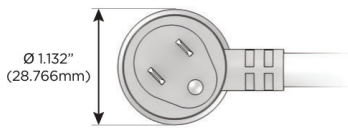

Plug:

Supplied with Low Profile Flat 45° Angle 120 VAC Plug

Optional Standard Straight 120 VAC Plug

Optional Straight 120 VAC Pass-through Plug

- CLEAN, COMPACT DESIGN
- STREAMLINED
- LOW PROFILE
- SIDE-EXITING CORDS
- PLUG & PLAY
- 6' AC CORD & PLUG (FLAT PLUG STANDARD)
- CUSTOMIZABLE CONFIGURATIONS AND FINISHES
- UL LISTED FOR MOUNTING IN FURNITURE
- 15A

M-POWER-4T

AC POWER & DATA CONNECTIVITY SOLUTION

M-POWER-4T-XAE6-SAB

Specs:

Modules/Ports:

- X Switched AC
- A Tamper Resistant AC Receptacle
- E USB-A & USB-C (20W)
- 6 CAT 6

X A E 6

Distributed by