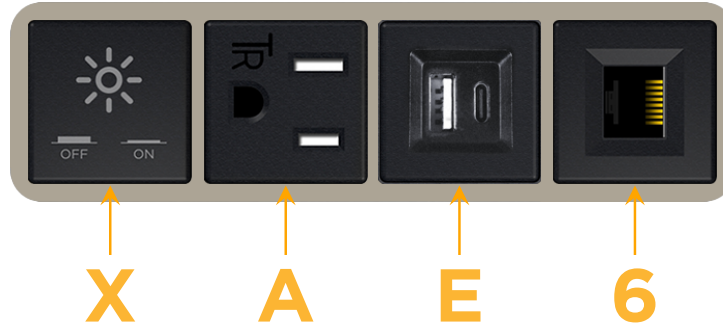

Bezel Finish: **SATIN NICKEL (ABS)**

Custom Finishes Available M-POWER-4T-XAE6-SAB

Features:

Module/Port Options:

- A** Tamper Resistant AC Receptacle
- E** USB-A & USB-C (20W)
- M** Double USB-A (Fast Charging Ports - 18W)
- H** HDMI
- 6** CAT 6
- 12** RJ 12
- X** Switched AC
- Y** 3-Way Switch (Low Voltage)
- V** USB-C (45W High Speed Charging Port)
- S** USB-C (25W High Speed Charging Port)
- R** Switched AC (Rocker Switch)
- D** Dimmer Switch

Plug:

Supplied with Low Profile Flat 45° Angle 120 VAC Plug

Optional Standard Straight 120 VAC Plug

Optional Straight 120 VAC Pass-through Plug

- CLEAN, COMPACT DESIGN
- STREAMLINED
- LOW PROFILE
- SIDE-EXITING CORDS
- PLUG & PLAY
- 6' AC CORD & PLUG (FLAT PLUG STANDARD)
- CUSTOMIZABLE CONFIGURATIONS AND FINISHES
- UL LISTED FOR MOUNTING IN FURNITURE
- 15A

M-POWER-4T

AC POWER & DATA CONNECTIVITY SOLUTION

M-POWER-4T-XAE6-SAB

Specs:

Modules/Ports:

- X Switched AC
- A Tamper Resistant AC Receptacle
- E USB-A & USB-C (20W)
- 6 CAT 6

X A E 6

Distributed by