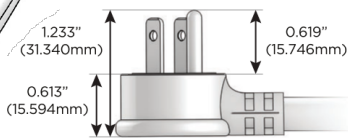

M-POWER-4T

AC POWER & DATA CONNECTIVITY SOLUTION

M-POWER-4T-XAE6-SAB

Specs:

Modules/Ports:

- X Switched AC
- A Tamper Resistant AC Receptacle
- E USB-A & USB-C (20W)
- 6 CAT 6

X A E 6

Distributed by