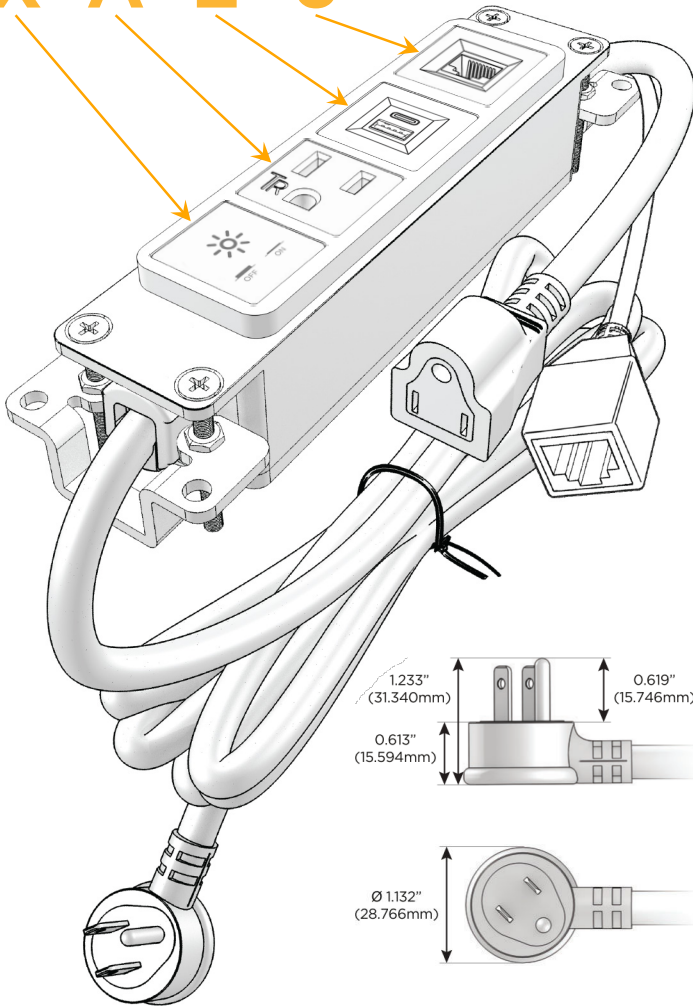

Bezel Finish: **SATIN NICKEL (ABS)**

Custom Finishes Available M-POWER-4T-XAE6-SAB

Features:

Module/Port Options:

- A** Tamper Resistant AC Receptacle
- E** USB-A & USB-C (20W)
- M** Double USB-A (Fast Charging Ports - 18W)
- H** HDMI
- 6** CAT 6
- 12** RJ 12
- X** Switched AC
- Y** 3-Way Switch (Low Voltage)
- V** USB-C (45W High Speed Charging Port)
- S** USB-C (25W High Speed Charging Port)
- R** Switched AC (Rocker Switch)
- D** Dimmer Switch

Plug:

Supplied with Low Profile Flat 45° Angle 120 VAC Plug

Optional Standard Straight 120 VAC Plug

Optional Straight 120 VAC Pass-through Plug

- CLEAN, COMPACT DESIGN
- STREAMLINED
- LOW PROFILE
- SIDE-EXITING CORDS
- PLUG & PLAY
- 6' AC CORD & PLUG (FLAT PLUG STANDARD)
- CUSTOMIZABLE CONFIGURATIONS AND FINISHES
- UL LISTED FOR MOUNTING IN FURNITURE
- 15A

M-POWER-4T

AC POWER & DATA CONNECTIVITY SOLUTION

M-POWER-4T-XAE6-SAB

Specs:

Modules/Ports:

- X Switched AC
- A Tamper Resistant AC Receptacle
- E USB-A & USB-C (20W)
- 6 CAT 6

X A E 6

Distributed by