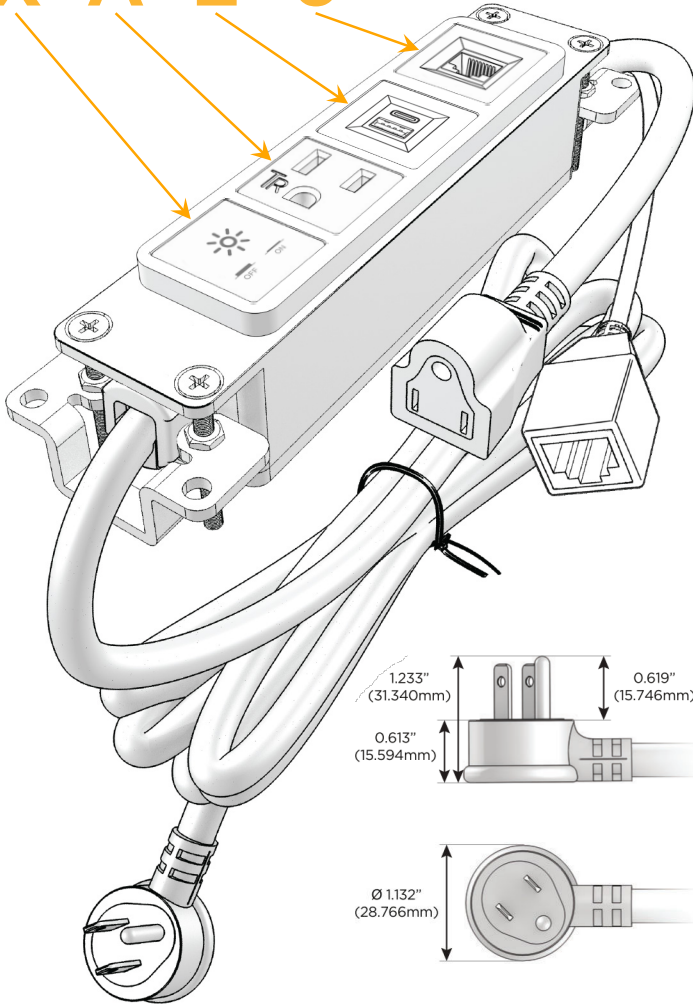

### Module/Port Options:

- A** Tamper Resistant AC Receptacle
- E** USB-A & USB-C (20W)
- M** Double USB-A (Fast Charging Ports - 18W)
- H** HDMI
- 6** CAT 6
- 12** RJ 12
- X** Switched AC
- Y** 3-Way Switch (Low Voltage)
- V** USB-C (45W High Speed Charging Port)
- S** USB-C (25W High Speed Charging Port)
- R** Switched AC (Rocker Switch)
- D** Dimmer Switch

### Plug:

Supplied with Low Profile Flat 45° Angle 120 VAC Plug

Optional Standard Straight 120 VAC Plug

Optional Straight 120 VAC Pass-through Plug

- CLEAN, COMPACT DESIGN
- STREAMLINED
- LOW PROFILE
- SIDE-EXITING CORDS
- PLUG & PLAY
- 6' AC CORD & PLUG (FLAT PLUG STANDARD)
- CUSTOMIZABLE CONFIGURATIONS AND FINISHES
- UL LISTED FOR MOUNTING IN FURNITURE
- 15A

# M-POWER-4T

AC POWER & DATA CONNECTIVITY SOLUTION

M-POWER-4T-XAE6-S3AB

Specs:

**Modules/Ports:**

- X Switched AC
- A Tamper Resistant AC Receptacle
- E USB-A & USB-C (20W)
- 6 CAT 6

**X A E 6**

Distributed by