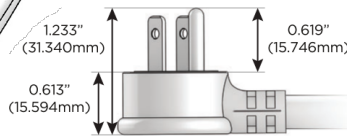

### Plug:

Supplied with Low Profile Flat 45° Angle 120 VAC Plug

Optional Standard Straight 120 VAC Plug

Optional Straight 120 VAC Pass-through Plug

- CLEAN, COMPACT DESIGN
- STREAMLINED
- LOW PROFILE
- SIDE-EXITING CORDS
- PLUG & PLAY
- 6' AC CORD & PLUG (FLAT PLUG STANDARD)
- CUSTOMIZABLE CONFIGURATIONS AND FINISHES
- UL LISTED FOR MOUNTING IN FURNITURE
- 15A

# M-POWER-4T

AC POWER & DATA CONNECTIVITY SOLUTION

M-POWER-4T-XAE6-S3AB

Specs:

**Modules/Ports:**

- X Switched AC
- A Tamper Resistant AC Receptacle
- E USB-A & USB-C (20W)
- 6 CAT 6

**X A E 6**

Distributed by