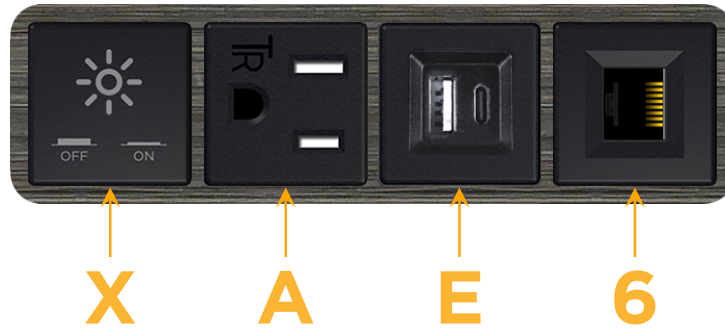

M-POWER-4T

AC POWER & DATA CONNECTIVITY SOLUTION

M-POWER-4T-XAE6-S3AB

Distributed by

Mormax Company, Inc.

8 Westchester Plaza

Elmsford, NY 10523

914-699-0101

sales@mormax.com

mormax.com

Metro Light & Power's line of power & data solutions offers sophisticated design elements combined with greater ease of installation. Streamlined and low-profile, enhanced by side-exiting cords, our outlets advance the industry with their cutting edge look and feel. We believe flexibility is key, and we provide a variety of mounting options, including the ability to mount in limited spaces. Our outlets are available in many finishes and configurations, in addition to a custom color and finish capability for our clients.

Bezel Finish: **GUNMETAL (ABS)**

Custom Finishes Available M-POWER-4T-XAE6-S3AB

Features:

Module/Port Options:

- **A** Tamper Resistant AC Receptacle
- **E** USB-A & USB-C (20W)
- **M** Double USB-A (Fast Charging Ports - 18W)
- **H** HDMI
- **6** CAT 6
- **12** RJ 12
- **X** Switched AC
- **Y** 3-Way Switch (Low Voltage)
- **V** USB-C (45W High Speed Charging Port)
- **S** USB-C (25W High Speed Charging Port)
- **R** Switched AC (Rocker Switch)
- **D** Dimmer Switch

Plug:

Supplied with Low Profile Flat 45° Angle 120 VAC Plug

Optional Standard Straight 120 VAC Plug

Optional Straight 120 VAC Pass-through Plug

- CLEAN, COMPACT DESIGN
- STREAMLINED
- LOW PROFILE
- SIDE-EXITING CORDS
- PLUG & PLAY
- 6' AC CORD & PLUG (FLAT PLUG STANDARD)
- CUSTOMIZABLE CONFIGURATIONS AND FINISHES
- UL LISTED FOR MOUNTING IN FURNITURE
- 15A