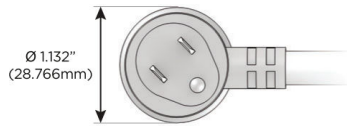

### Plug:

Supplied with Low Profile Flat 45° Angle 120 VAC Plug

Optional Standard Straight 120 VAC Plug

Optional Straight 120 VAC Pass-through Plug

- CLEAN, COMPACT DESIGN
- STREAMLINED
- LOW PROFILE
- SIDE-EXITING CORDS
- PLUG & PLAY
- 6' AC CORD & PLUG (FLAT PLUG STANDARD)
- CUSTOMIZABLE CONFIGURATIONS AND FINISHES
- UL LISTED FOR MOUNTING IN FURNITURE
- 15A

# M-POWER-4T

AC POWER & DATA CONNECTIVITY SOLUTION

M-POWER-4T-XAE6-S3AB

Specs:

**Modules/Ports:**

- X Switched AC
- A Tamper Resistant AC Receptacle
- E USB-A & USB-C (20W)
- 6 CAT 6

**X A E 6**

Distributed by