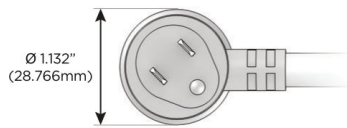

Plug:

- Supplied with Low Profile Flat 45° Angle 120 VAC Plug
- Optional Standard Straight 120 VAC Plug
- Optional Straight 120 VAC Pass-through Plug

- CLEAN, COMPACT DESIGN
- STREAMLINED
- LOW PROFILE
- SIDE-EXITING CORDS
- PLUG & PLAY
- 6' AC CORD & PLUG (FLAT PLUG STANDARD)
- CUSTOMIZABLE CONFIGURATIONS AND FINISHES
- UL LISTED FOR MOUNTING IN FURNITURE
- 15A

M-POWER-4T

AC POWER & DATA CONNECTIVITY SOLUTION

M-POWER-4T-XAE6-MAB

Specs:

Modules/Ports:

- X** Switched AC
- A** Tamper Resistant AC Receptacle
- E** USB-A & USB-C (20W)
- 6** CAT 6

X A E 6

Distributed by