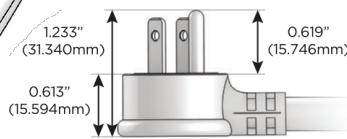

M-POWER-4T

AC POWER & DATA CONNECTIVITY SOLUTION

M-POWER-4T-XAE6-MAB

Specs:

Modules/Ports:

- X** Switched AC
- A** Tamper Resistant AC Receptacle
- E** USB-A & USB-C (20W)
- 6** CAT 6

X A E 6

Distributed by