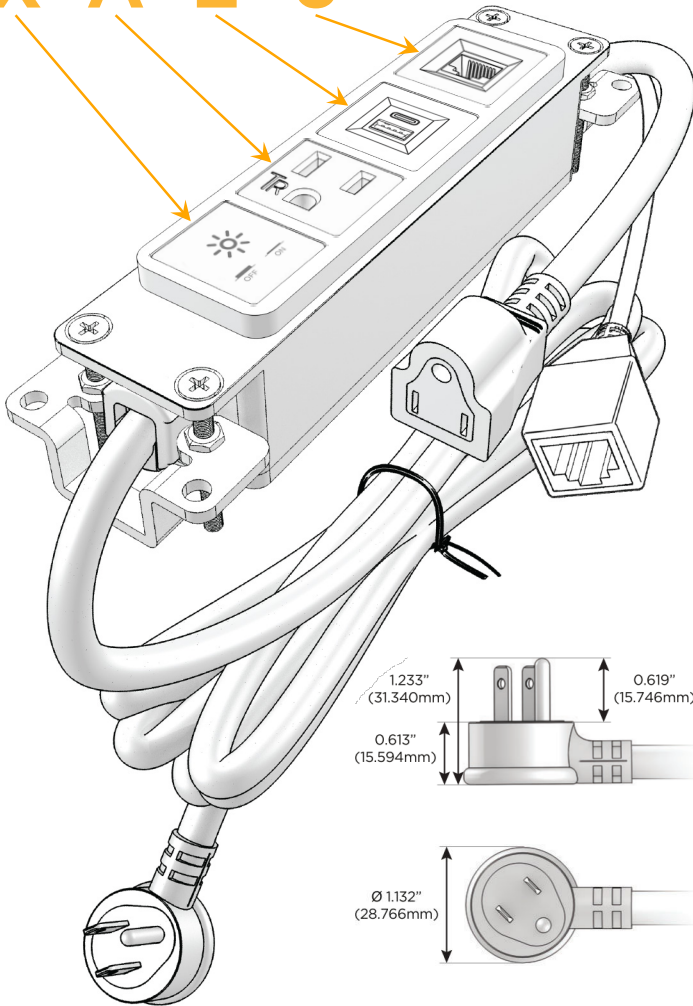

Bezel Finish: **MAGNESIUM (ABS)**

Custom Finishes Available M-POWER-4T-XAE6-MAB

Features:

Module/Port Options:

- A** Tamper Resistant AC Receptacle
- E** USB-A & USB-C (20W)
- M** Double USB-A (Fast Charging Ports - 18W)
- H** HDMI
- 6** CAT 6
- 12** RJ 12
- X** Switched AC
- Y** 3-Way Switch (Low Voltage)
- V** USB-C (45W High Speed Charging Port)
- S** USB-C (25W High Speed Charging Port)
- R** Switched AC (Rocker Switch)
- D** Dimmer Switch

Plug:

- Supplied with Low Profile Flat 45° Angle 120 VAC Plug
- Optional Standard Straight 120 VAC Plug
- Optional Straight 120 VAC Pass-through Plug

- CLEAN, COMPACT DESIGN
- STREAMLINED
- LOW PROFILE
- SIDE-EXITING CORDS
- PLUG & PLAY
- 6' AC CORD & PLUG (FLAT PLUG STANDARD)
- CUSTOMIZABLE CONFIGURATIONS AND FINISHES
- UL LISTED FOR MOUNTING IN FURNITURE
- 15A

M-POWER-4T

AC POWER & DATA CONNECTIVITY SOLUTION

M-POWER-4T-XAE6-MAB

Specs:

Modules/Ports:

- X** Switched AC
- A** Tamper Resistant AC Receptacle
- E** USB-A & USB-C (20W)
- 6** CAT 6

X A E 6

Distributed by