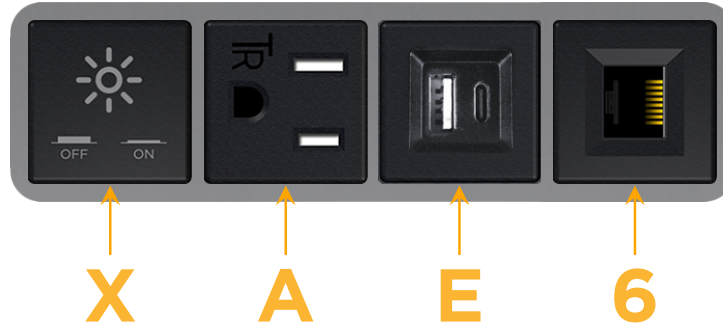

Bezel Finish: **MAGNESIUM (ABS)**

Custom Finishes Available M-POWER-4T-XAE6-MAB

Features:

Module/Port Options:

- A** Tamper Resistant AC Receptacle
- E** USB-A & USB-C (20W)
- M** Double USB-A (Fast Charging Ports - 18W)
- H** HDMI
- 6** CAT 6
- 12** RJ 12
- X** Switched AC
- Y** 3-Way Switch (Low Voltage)
- V** USB-C (45W High Speed Charging Port)
- S** USB-C (25W High Speed Charging Port)
- R** Switched AC (Rocker Switch)
- D** Dimmer Switch

Plug:

- Supplied with Low Profile Flat 45° Angle 120 VAC Plug
- Optional Standard Straight 120 VAC Plug
- Optional Straight 120 VAC Pass-through Plug

- CLEAN, COMPACT DESIGN
- STREAMLINED
- LOW PROFILE
- SIDE-EXITING CORDS
- PLUG & PLAY
- 6' AC CORD & PLUG (FLAT PLUG STANDARD)
- CUSTOMIZABLE CONFIGURATIONS AND FINISHES
- UL LISTED FOR MOUNTING IN FURNITURE
- 15A

M-POWER-4T

AC POWER & DATA CONNECTIVITY SOLUTION

M-POWER-4T-XAE6-MAB

Specs:

Modules/Ports:

- X** Switched AC
- A** Tamper Resistant AC Receptacle
- E** USB-A & USB-C (20W)
- 6** CAT 6

X A E 6

Distributed by