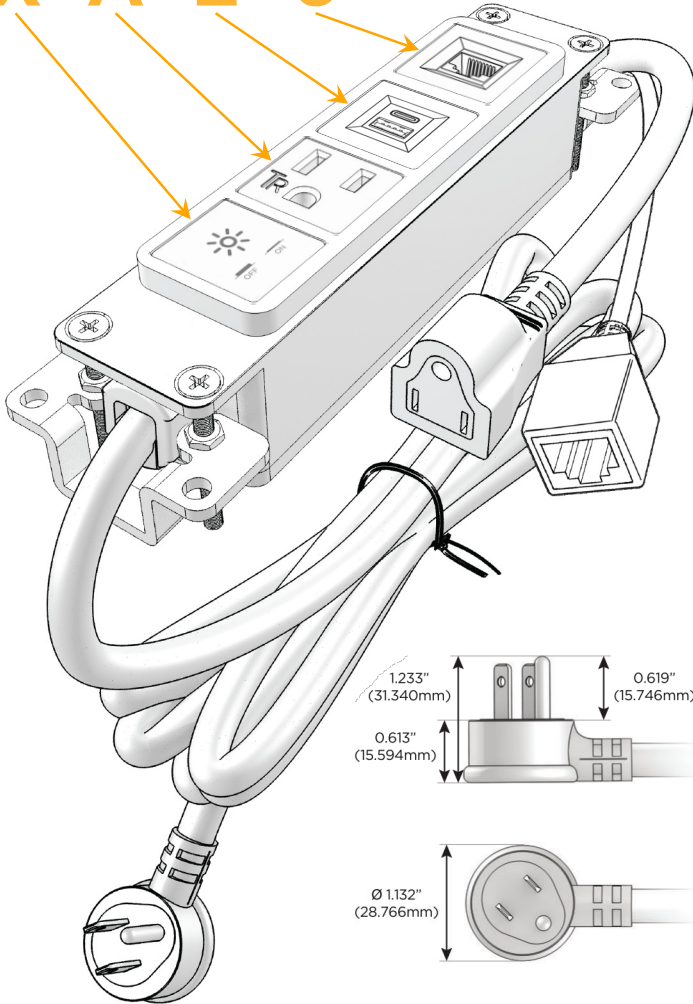

### Module/Port Options:

- A** Tamper Resistant AC Receptacle
- E** USB-A & USB-C (20W)
- M** Double USB-A (Fast Charging Ports - 18W)
- H** HDMI
- 6** CAT 6
- 12** RJ 12
- X** Switched AC
- Y** 3-Way Switch (Low Voltage)
- V** USB-C (45W High Speed Charging Port)
- S** USB-C (25W High Speed Charging Port)
- R** Switched AC (Rocker Switch)
- D** Dimmer Switch

### Plug:

Supplied with Low Profile Flat 45° Angle 120 VAC Plug

Optional Standard Straight 120 VAC Plug

Optional Straight 120 VAC Pass-through Plug

- CLEAN, COMPACT DESIGN
- STREAMLINED
- LOW PROFILE
- SIDE-EXITING CORDS
- PLUG & PLAY
- 6' AC CORD & PLUG (FLAT PLUG STANDARD)
- CUSTOMIZABLE CONFIGURATIONS AND FINISHES
- UL LISTED FOR MOUNTING IN FURNITURE
- 15A

# M-POWER-4T

AC POWER & DATA CONNECTIVITY SOLUTION

M-POWER-4T-XAE6-CUAB

Specs:

**Modules/Ports:**

- X Switched AC
- A Tamper Resistant AC Receptacle
- E USB-A & USB-C (20W)
- 6 CAT 6

**X A E 6**

Distributed by