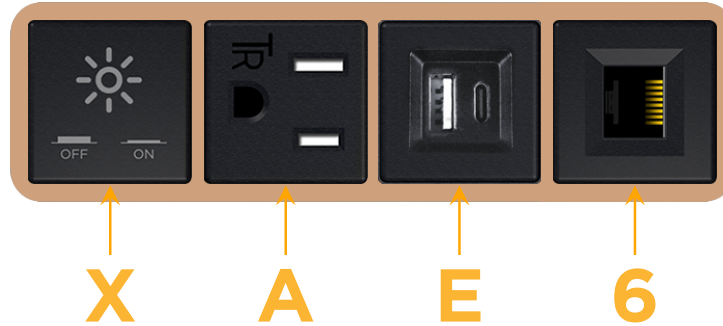

M-POWER-4T

AC POWER & DATA CONNECTIVITY SOLUTION

M-POWER-4T-XAE6-CUAB

Distributed by

Mormax Company, Inc.

8 Westchester Plaza

Elmsford, NY 10523

914-699-0101

sales@mormax.com

mormax.com

Metro Light & Power's line of power & data solutions offers sophisticated design elements combined with greater ease of installation. Streamlined and low-profile, enhanced by side-exiting cords, our outlets advance the industry with their cutting edge look and feel. We believe flexibility is key, and we provide a variety of mounting options, including the ability to mount in limited spaces. Our outlets are available in many finishes and configurations, in addition to a custom color and finish capability for our clients.

Bezel Finish: **COPPER (ABS)**

Custom Finishes Available M-POWER-4T-XAE6-CUAB

Features:

Module/Port Options:

- **A** Tamper Resistant AC Receptacle
- **E** USB-A & USB-C (20W)
- **M** Double USB-A (Fast Charging Ports - 18W)
- **H** HDMI
- **6** CAT 6
- **12** RJ 12
- **X** Switched AC
- **Y** 3-Way Switch (Low Voltage)
- **V** USB-C (45W High Speed Charging Port)
- **S** USB-C (25W High Speed Charging Port)
- **R** Switched AC (Rocker Switch)
- **D** Dimmer Switch

Plug:

Supplied with Low Profile Flat 45° Angle 120 VAC Plug

Optional Standard Straight 120 VAC Plug

Optional Straight 120 VAC Pass-through Plug

- CLEAN, COMPACT DESIGN
- STREAMLINED
- LOW PROFILE
- SIDE-EXITING CORDS
- PLUG & PLAY
- 6' AC CORD & PLUG (FLAT PLUG STANDARD)
- CUSTOMIZABLE CONFIGURATIONS AND FINISHES
- UL LISTED FOR MOUNTING IN FURNITURE
- 15A