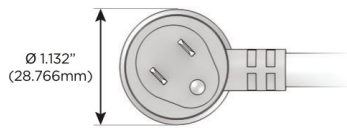

### Plug:

Supplied with Low Profile Flat 45° Angle 120 VAC Plug

Optional Standard Straight 120 VAC Plug

Optional Straight 120 VAC Pass-through Plug

- CLEAN, COMPACT DESIGN
- STREAMLINED
- LOW PROFILE
- SIDE-EXITING CORDS
- PLUG & PLAY
- 6' AC CORD & PLUG (FLAT PLUG STANDARD)
- CUSTOMIZABLE CONFIGURATIONS AND FINISHES
- UL LISTED FOR MOUNTING IN FURNITURE
- 15A

# M-POWER-4T

AC POWER & DATA CONNECTIVITY SOLUTION

M-POWER-4T-XAE6-CUAB

Specs:

**Modules/Ports:**

- X Switched AC
- A Tamper Resistant AC Receptacle
- E USB-A & USB-C (20W)
- 6 CAT 6

**X A E 6**

Distributed by