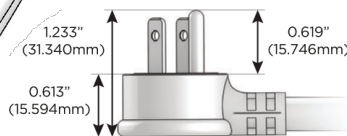

### Plug:

Supplied with Low Profile Flat 45° Angle 120 VAC Plug

Optional Standard Straight 120 VAC Plug

Optional Straight 120 VAC Pass-through Plug

- CLEAN, COMPACT DESIGN
- STREAMLINED
- LOW PROFILE
- SIDE-EXITING CORDS
- PLUG & PLAY
- 6' AC CORD & PLUG (FLAT PLUG STANDARD)
- CUSTOMIZABLE CONFIGURATIONS AND FINISHES
- UL LISTED FOR MOUNTING IN FURNITURE
- 15A

# M-POWER-4T

AC POWER & DATA CONNECTIVITY SOLUTION

M-POWER-4T-XAE6-CUAB

Specs:

**Modules/Ports:**

- X Switched AC
- A Tamper Resistant AC Receptacle
- E USB-A & USB-C (20W)
- 6 CAT 6

**X A E 6**

Distributed by