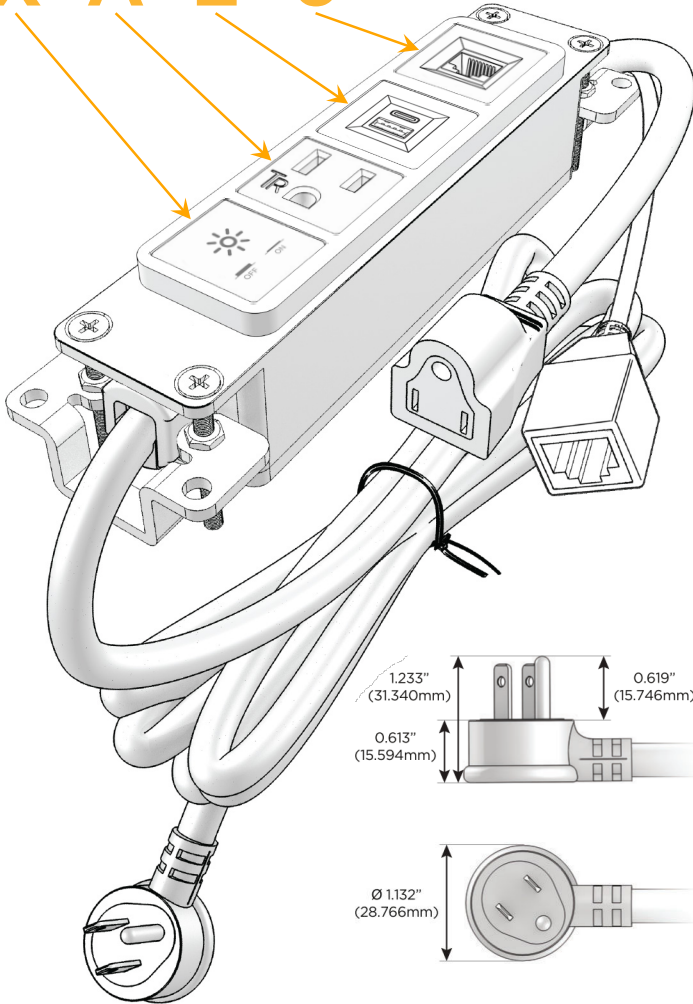

#### Module/Port Options:

- A Tamper Resistant AC Receptacle
- E USB-A & USB-C (20W)
- M Double USB-A (Fast Charging Ports - 18W)
- H HDMI
- 6 CAT 6
- 12 RJ 12
- X Switched AC
- Y 3-Way Switch (Low Voltage)
- V USB-C (45W High Speed Charging Port)
- S USB-C (25W High Speed Charging Port)
- R Switched AC (Rocker Switch)
- D Dimmer Switch

#### Plug:

- Supplied with Low Profile Flat 45° Angle 120 VAC Plug
- Optional Standard Straight 120 VAC Plug
- Optional Straight 120 VAC Pass-through Plug

- CLEAN, COMPACT DESIGN
- STREAMLINED
- LOW PROFILE
- SIDE-EXITING CORDS
- PLUG & PLAY
- 6' AC CORD & PLUG (FLAT PLUG STANDARD)
- CUSTOMIZABLE CONFIGURATIONS AND FINISHES
- UL LISTED FOR MOUNTING IN FURNITURE
- 15A

# M-POWER-4T

AC POWER & DATA CONNECTIVITY SOLUTION

M-POWER-4T-XAE6-CRAB

Specs:

**Modules/Ports:**

- X Switched AC
- A Tamper Resistant AC Receptacle
- E USB-A & USB-C (20W)
- 6 CAT 6

**X A E 6**

Distributed by