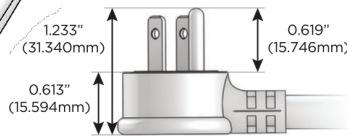

#### Plug:

- Supplied with Low Profile Flat 45° Angle 120 VAC Plug
- Optional Standard Straight 120 VAC Plug
- Optional Straight 120 VAC Pass-through Plug

- CLEAN, COMPACT DESIGN
- STREAMLINED
- LOW PROFILE
- SIDE-EXITING CORDS
- PLUG & PLAY
- 6' AC CORD & PLUG (FLAT PLUG STANDARD)
- CUSTOMIZABLE CONFIGURATIONS AND FINISHES
- UL LISTED FOR MOUNTING IN FURNITURE
- 15A

# M-POWER-4T

AC POWER & DATA CONNECTIVITY SOLUTION

M-POWER-4T-XAE6-CRAB

Specs:

**Modules/Ports:**

- X Switched AC
- A Tamper Resistant AC Receptacle
- E USB-A & USB-C (20W)
- 6 CAT 6

**X A E 6**

Distributed by