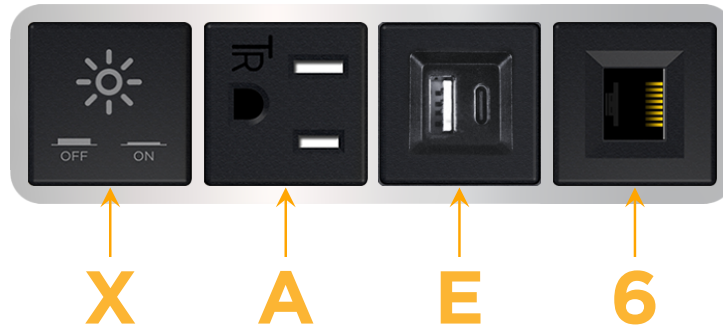

M-POWER-4T

AC POWER & DATA CONNECTIVITY SOLUTION

M-POWER-4T-XAE6-CRAB

Distributed by

Mormax Company, Inc.

8 Westchester Plaza

Elmsford, NY 10523

914-699-0101

sales@mormax.com

mormax.com

Metro Light & Power's line of power & data solutions offers sophisticated design elements combined with greater ease of installation. Streamlined and low-profile, enhanced by side-exiting cords, our outlets advance the industry with their cutting edge look and feel. We believe flexibility is key, and we provide a variety of mounting options, including the ability to mount in limited spaces. Our outlets are available in many finishes and configurations, in addition to a custom color and finish capability for our clients.

Bezel Finish: **CHROME (ABS)**
Custom Finishes Available M-POWER-4T-XAE6-CRAB

Features:

Module/Port Options:

- A Tamper Resistant AC Receptacle
- E USB-A & USB-C (20W)
- M Double USB-A (Fast Charging Ports - 18W)
- H HDMI
- 6 CAT 6
- 12 RJ 12
- X Switched AC
- Y 3-Way Switch (Low Voltage)
- V USB-C (45W High Speed Charging Port)
- S USB-C (25W High Speed Charging Port)
- R Switched AC (Rocker Switch)
- D Dimmer Switch

Plug:

- Supplied with Low Profile Flat 45° Angle 120 VAC Plug
- Optional Standard Straight 120 VAC Plug
- Optional Straight 120 VAC Pass-through Plug

- CLEAN, COMPACT DESIGN
- STREAMLINED
- LOW PROFILE
- SIDE-EXITING CORDS
- PLUG & PLAY
- 6' AC CORD & PLUG (FLAT PLUG STANDARD)
- CUSTOMIZABLE CONFIGURATIONS AND FINISHES
- UL LISTED FOR MOUNTING IN FURNITURE
- 15A