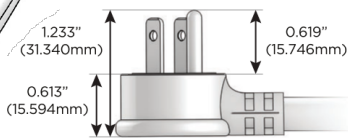

M-POWER-4T

AC POWER & DATA CONNECTIVITY SOLUTION

M-POWER-4T-XAE6-CHAB

Specs:

Modules/Ports:

- X Switched AC
- A Tamper Resistant AC Receptacle
- E USB-A & USB-C (20W)
- 6 CAT 6

X A E 6

Distributed by