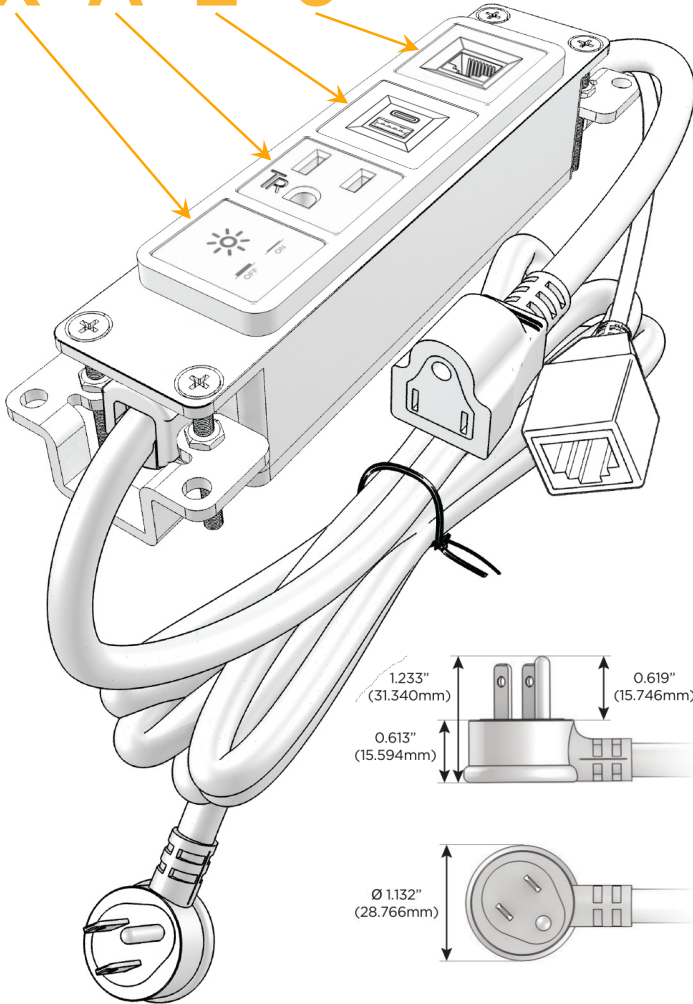

Bezel Finish: **CHAMPAGNE (ABS)**

Custom Finishes Available M-POWER-4T-XAE6-CHAB

Features:

Module/Port Options:

- A Tamper Resistant AC Receptacle
- E USB-A & USB-C (20W)
- M Double USB-A (Fast Charging Ports - 18W)
- H HDMI
- 6 CAT 6
- 12 RJ 12
- X Switched AC
- Y 3-Way Switch (Low Voltage)
- V USB-C (45W High Speed Charging Port)
- S USB-C (25W High Speed Charging Port)
- R Switched AC (Rocker Switch)
- D Dimmer Switch

Plug:

- Supplied with Low Profile Flat 45° Angle 120 VAC Plug
- Optional Standard Straight 120 VAC Plug
- Optional Straight 120 VAC Pass-through Plug

- CLEAN, COMPACT DESIGN
- STREAMLINED
- LOW PROFILE
- SIDE-EXITING CORDS
- PLUG & PLAY
- 6' AC CORD & PLUG (FLAT PLUG STANDARD)
- CUSTOMIZABLE CONFIGURATIONS AND FINISHES
- UL LISTED FOR MOUNTING IN FURNITURE
- 15A

M-POWER-4T

AC POWER & DATA CONNECTIVITY SOLUTION

M-POWER-4T-XAE6-CHAB

Specs:

Modules/Ports:

- X Switched AC
- A Tamper Resistant AC Receptacle
- E USB-A & USB-C (20W)
- 6 CAT 6

X A E 6

Distributed by