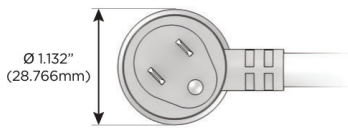

Plug:

- Supplied with Low Profile Flat 45° Angle 120 VAC Plug
- Optional Standard Straight 120 VAC Plug
- Optional Straight 120 VAC Pass-through Plug

- CLEAN, COMPACT DESIGN
- STREAMLINED
- LOW PROFILE
- SIDE-EXITING CORDS
- PLUG & PLAY
- 6' AC CORD & PLUG (FLAT PLUG STANDARD)
- CUSTOMIZABLE CONFIGURATIONS AND FINISHES
- UL LISTED FOR MOUNTING IN FURNITURE
- 15A

M-POWER-4T

AC POWER & DATA CONNECTIVITY SOLUTION

M-POWER-4T-XAE6-CHAB

Specs:

Modules/Ports:

- X Switched AC
- A Tamper Resistant AC Receptacle
- E USB-A & USB-C (20W)
- 6 CAT 6

X A E 6

Distributed by