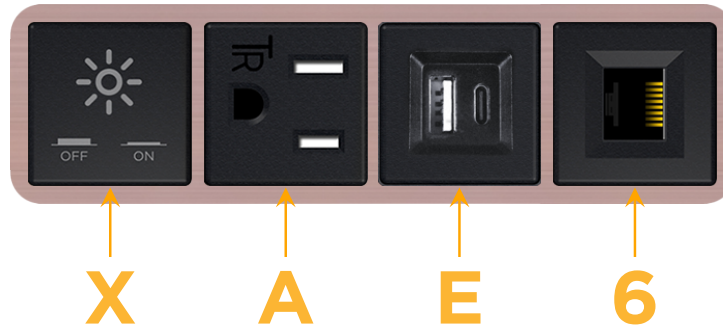

Bezel Finish: **CHAMPAGNE (ABS)**

Custom Finishes Available M-POWER-4T-XAE6-CHAB

Features:

Module/Port Options:

- A Tamper Resistant AC Receptacle
- E USB-A & USB-C (20W)
- M Double USB-A (Fast Charging Ports - 18W)
- H HDMI
- 6 CAT 6
- 12 RJ 12
- X Switched AC
- Y 3-Way Switch (Low Voltage)
- V USB-C (45W High Speed Charging Port)
- S USB-C (25W High Speed Charging Port)
- R Switched AC (Rocker Switch)
- D Dimmer Switch

Plug:

- Supplied with Low Profile Flat 45° Angle 120 VAC Plug
- Optional Standard Straight 120 VAC Plug
- Optional Straight 120 VAC Pass-through Plug

- CLEAN, COMPACT DESIGN
- STREAMLINED
- LOW PROFILE
- SIDE-EXITING CORDS
- PLUG & PLAY
- 6' AC CORD & PLUG (FLAT PLUG STANDARD)
- CUSTOMIZABLE CONFIGURATIONS AND FINISHES
- UL LISTED FOR MOUNTING IN FURNITURE
- 15A

M-POWER-4T

AC POWER & DATA CONNECTIVITY SOLUTION

M-POWER-4T-XAE6-CHAB

Specs:

Modules/Ports:

- X Switched AC
- A Tamper Resistant AC Receptacle
- E USB-A & USB-C (20W)
- 6 CAT 6

X A E 6

Distributed by