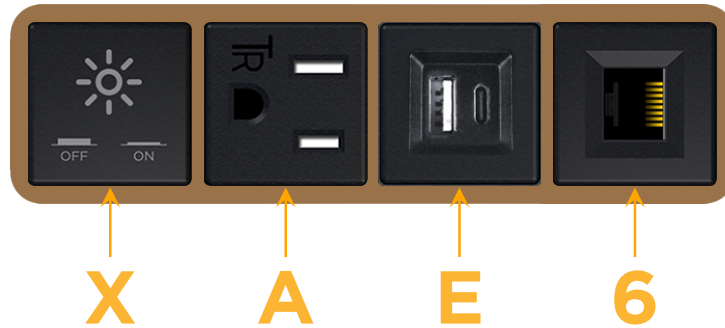

M-POWER-4T

AC POWER & DATA CONNECTIVITY SOLUTION

M-POWER-4T-XAE6-BZB

Distributed by

Mormax Company, Inc.

8 Westchester Plaza

Elmsford, NY 10523

914-699-0101

sales@mormax.com

mormax.com

Metro Light & Power's line of power & data solutions offers sophisticated design elements combined with greater ease of installation. Streamlined and low-profile, enhanced by side-exiting cords, our outlets advance the industry with their cutting edge look and feel. We believe flexibility is key, and we provide a variety of mounting options, including the ability to mount in limited spaces. Our outlets are available in many finishes and configurations, in addition to a custom color and finish capability for our clients.

Bezel Finish: **SOLID BRONZE**

Custom Finishes Available M-POWER-4T-XAE6-BZB

Features:

Module/Port Options:

- **A** Tamper Resistant AC Receptacle
- **E** USB-A & USB-C (20W)
- **M** Double USB-A (Fast Charging Ports - 18W)
- **H** HDMI
- **6** CAT 6
- **12** RJ 12
- **X** Switched AC
- **Y** 3-Way Switch (Low Voltage)
- **V** USB-C (45W High Speed Charging Port)
- **S** USB-C (25W High Speed Charging Port)
- **R** Switched AC (Rocker Switch)
- **D** Dimmer Switch

Plug:

Supplied with Low Profile Flat 45° Angle 120 VAC Plug

Optional Standard Straight 120 VAC Plug

Optional Straight 120 VAC Pass-through Plug

- CLEAN, COMPACT DESIGN
- STREAMLINED
- LOW PROFILE
- SIDE-EXITING CORDS
- PLUG & PLAY
- 6' AC CORD & PLUG (FLAT PLUG STANDARD)
- CUSTOMIZABLE CONFIGURATIONS AND FINISHES
- UL LISTED FOR MOUNTING IN FURNITURE
- 15A