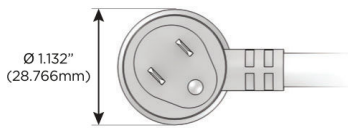

### Plug:

Supplied with Low Profile Flat 45° Angle 120 VAC Plug

Optional Standard Straight 120 VAC Plug

Optional Straight 120 VAC Pass-through Plug

- CLEAN, COMPACT DESIGN
- STREAMLINED
- LOW PROFILE
- SIDE-EXITING CORDS
- PLUG & PLAY
- 6' AC CORD & PLUG (FLAT PLUG STANDARD)
- CUSTOMIZABLE CONFIGURATIONS AND FINISHES
- UL LISTED FOR MOUNTING IN FURNITURE
- 15A

# M-POWER-4T

AC POWER & DATA CONNECTIVITY SOLUTION

M-POWER-4T-XAE6-BZB

Specs:

**Modules/Ports:**

- X Switched AC
- A Tamper Resistant AC Receptacle
- E USB-A & USB-C (20W)
- 6 CAT 6

**X A E 6**

Distributed by