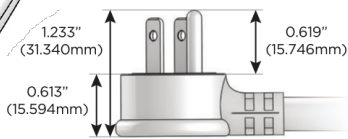

### Plug:

Supplied with Low Profile Flat 45° Angle 120 VAC Plug

Optional Standard Straight 120 VAC Plug

Optional Straight 120 VAC Pass-through Plug

- CLEAN, COMPACT DESIGN
- STREAMLINED
- LOW PROFILE
- SIDE-EXITING CORDS
- PLUG & PLAY
- 6' AC CORD & PLUG (FLAT PLUG STANDARD)
- CUSTOMIZABLE CONFIGURATIONS AND FINISHES
- UL LISTED FOR MOUNTING IN FURNITURE
- 15A

# M-POWER-4T

AC POWER & DATA CONNECTIVITY SOLUTION

M-POWER-4T-XAE6-BZB

Specs:

**Modules/Ports:**

- X Switched AC
- A Tamper Resistant AC Receptacle
- E USB-A & USB-C (20W)
- 6 CAT 6

**X A E 6**

Distributed by