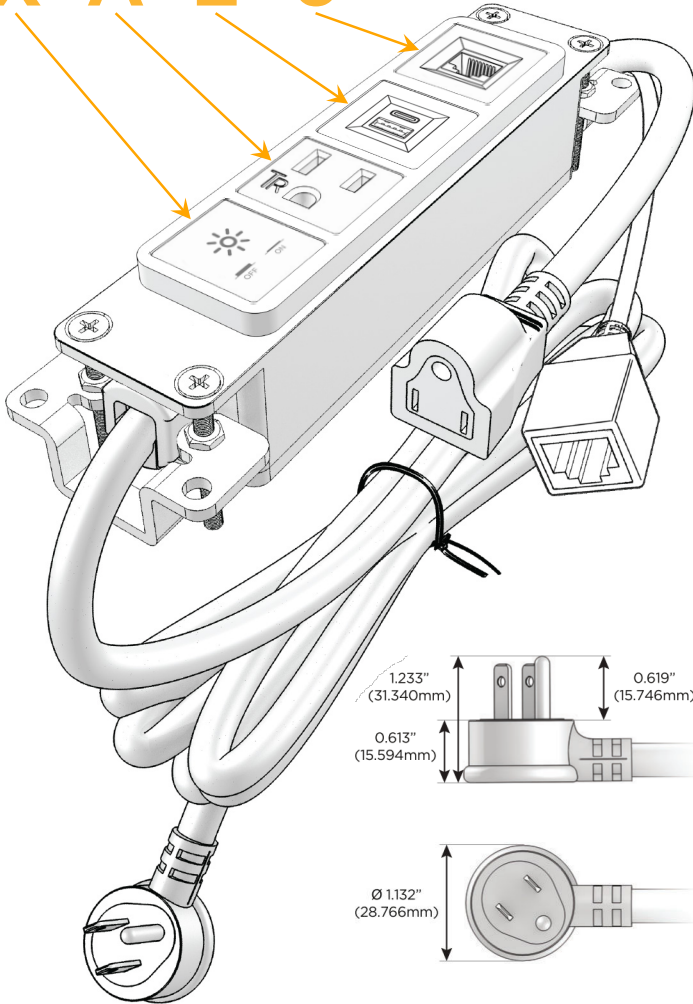

### Module/Port Options:

- A** Tamper Resistant AC Receptacle
- E** USB-A & USB-C (20W)
- M** Double USB-A (Fast Charging Ports - 18W)
- H** HDMI
- 6** CAT 6
- 12** RJ 12
- X** Switched AC
- Y** 3-Way Switch (Low Voltage)
- V** USB-C (45W High Speed Charging Port)
- S** USB-C (25W High Speed Charging Port)
- R** Switched AC (Rocker Switch)
- D** Dimmer Switch

### Plug:

Supplied with Low Profile Flat 45° Angle 120 VAC Plug

Optional Standard Straight 120 VAC Plug

Optional Straight 120 VAC Pass-through Plug

- CLEAN, COMPACT DESIGN
- STREAMLINED
- LOW PROFILE
- SIDE-EXITING CORDS
- PLUG & PLAY
- 6' AC CORD & PLUG (FLAT PLUG STANDARD)
- CUSTOMIZABLE CONFIGURATIONS AND FINISHES
- UL LISTED FOR MOUNTING IN FURNITURE
- 15A

# M-POWER-4T

AC POWER & DATA CONNECTIVITY SOLUTION

M-POWER-4T-XAE6-BZB

Specs:

**Modules/Ports:**

- X Switched AC
- A Tamper Resistant AC Receptacle
- E USB-A & USB-C (20W)
- 6 CAT 6

**X A E 6**

Distributed by