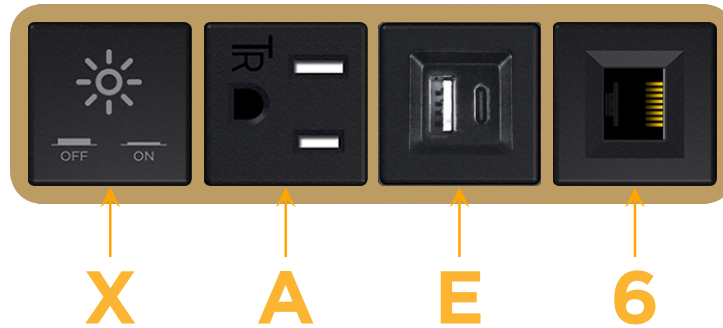

Bezel Finish: **STANDARD BRONZE (ABS)**

Custom Finishes Available M-POWER-4T-XAE6-BZAB

Features:

Module/Port Options:

- A** Tamper Resistant AC Receptacle
- E** USB-A & USB-C (20W)
- M** Double USB-A (Fast Charging Ports - 18W)
- H** HDMI
- 6** CAT 6
- 12** RJ 12
- X** Switched AC
- Y** 3-Way Switch (Low Voltage)
- V** USB-C (45W High Speed Charging Port)
- S** USB-C (25W High Speed Charging Port)
- R** Switched AC (Rocker Switch)
- D** Dimmer Switch

Plug:

Supplied with Low Profile Flat 45° Angle 120 VAC Plug

Optional Standard Straight 120 VAC Plug

Optional Straight 120 VAC Pass-through Plug

- CLEAN, COMPACT DESIGN
- STREAMLINED
- LOW PROFILE
- SIDE-EXITING CORDS
- PLUG & PLAY
- 6' AC CORD & PLUG (FLAT PLUG STANDARD)
- CUSTOMIZABLE CONFIGURATIONS AND FINISHES
- UL LISTED FOR MOUNTING IN FURNITURE
- 15A

M-POWER-4T

AC POWER & DATA CONNECTIVITY SOLUTION

M-POWER-4T-XAE6-BZAB

Specs:

Modules/Ports:

- X Switched AC
- A Tamper Resistant AC Receptacle
- E USB-A & USB-C (20W)
- 6 CAT 6

X A E 6

Distributed by