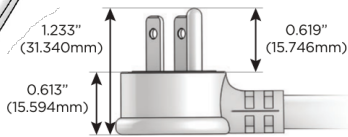

M-POWER-4T

AC POWER & DATA CONNECTIVITY SOLUTION

M-POWER-4T-XAE6-BZAB

Specs:

Modules/Ports:

- X Switched AC
- A Tamper Resistant AC Receptacle
- E USB-A & USB-C (20W)
- 6 CAT 6

X A E 6

Distributed by