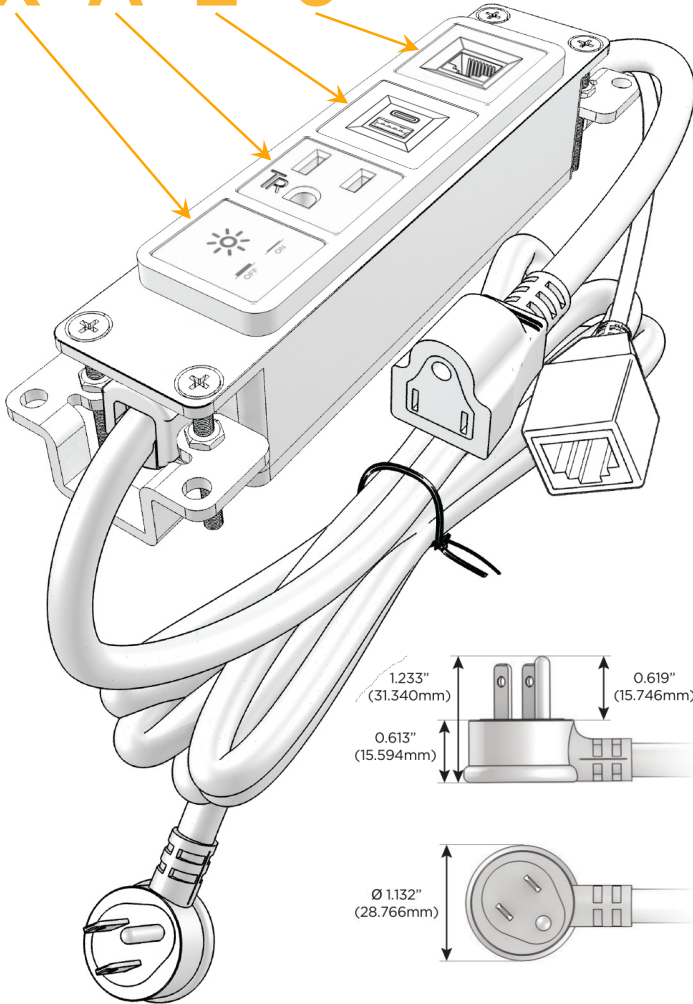

Bezel Finish: **STANDARD BRONZE (ABS)**

Custom Finishes Available M-POWER-4T-XAE6-BZAB

Features:

Module/Port Options:

- A** Tamper Resistant AC Receptacle
- E** USB-A & USB-C (20W)
- M** Double USB-A (Fast Charging Ports - 18W)
- H** HDMI
- 6** CAT 6
- 12** RJ 12
- X** Switched AC
- Y** 3-Way Switch (Low Voltage)
- V** USB-C (45W High Speed Charging Port)
- S** USB-C (25W High Speed Charging Port)
- R** Switched AC (Rocker Switch)
- D** Dimmer Switch

Plug:

Supplied with Low Profile Flat 45° Angle 120 VAC Plug

Optional Standard Straight 120 VAC Plug

Optional Straight 120 VAC Pass-through Plug

- CLEAN, COMPACT DESIGN
- STREAMLINED
- LOW PROFILE
- SIDE-EXITING CORDS
- PLUG & PLAY
- 6' AC CORD & PLUG (FLAT PLUG STANDARD)
- CUSTOMIZABLE CONFIGURATIONS AND FINISHES
- UL LISTED FOR MOUNTING IN FURNITURE
- 15A

M-POWER-4T

AC POWER & DATA CONNECTIVITY SOLUTION

M-POWER-4T-XAE6-BZAB

Specs:

Modules/Ports:

- X Switched AC
- A Tamper Resistant AC Receptacle
- E USB-A & USB-C (20W)
- 6 CAT 6

X A E 6

Distributed by