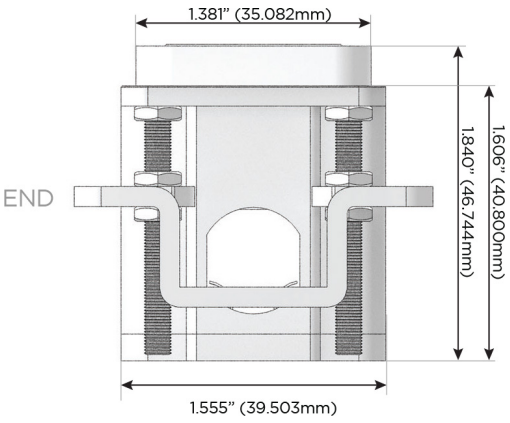

Plug:

- Supplied with Low Profile Flat 45° Angle 120 VAC Plug
- Optional Standard Straight 120 VAC Plug
- Optional Straight 120 VAC Pass-through Plug

- CLEAN, COMPACT DESIGN
- STREAMLINED
- LOW PROFILE
- SIDE-EXITING CORDS
- PLUG & PLAY
- 6' AC CORD & PLUG (FLAT PLUG STANDARD)
- CUSTOMIZABLE CONFIGURATIONS AND FINISHES
- UL LISTED FOR MOUNTING IN FURNITURE
- 15A

M-POWER-4T

AC POWER & DATA CONNECTIVITY SOLUTION

M-POWER-4T-XAE6-BZ5AAB

Specs:

Modules/Ports:

- X Switched AC
- A Tamper Resistant AC Receptacle
- E USB-A & USB-C (20W)
- 6 CAT 6

X A E 6

Distributed by