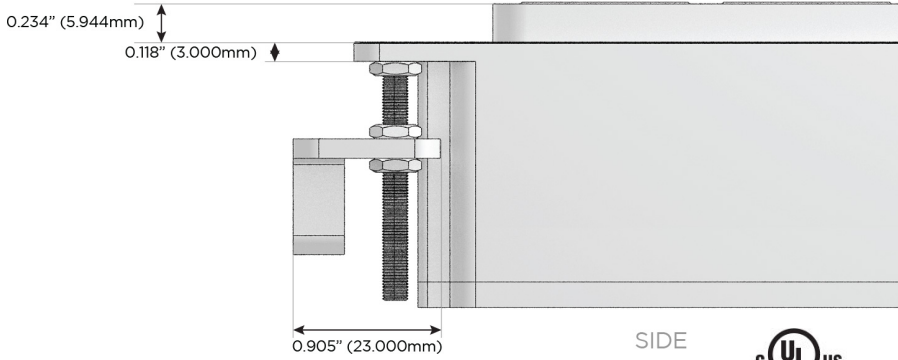

M-POWER-4T

AC POWER & DATA CONNECTIVITY SOLUTION

M-POWER-4T-XAE6-BZ5AAB

Specs:

Modules/Ports:

- X Switched AC
- A Tamper Resistant AC Receptacle
- E USB-A & USB-C (20W)
- 6 CAT 6

X A E 6

Distributed by