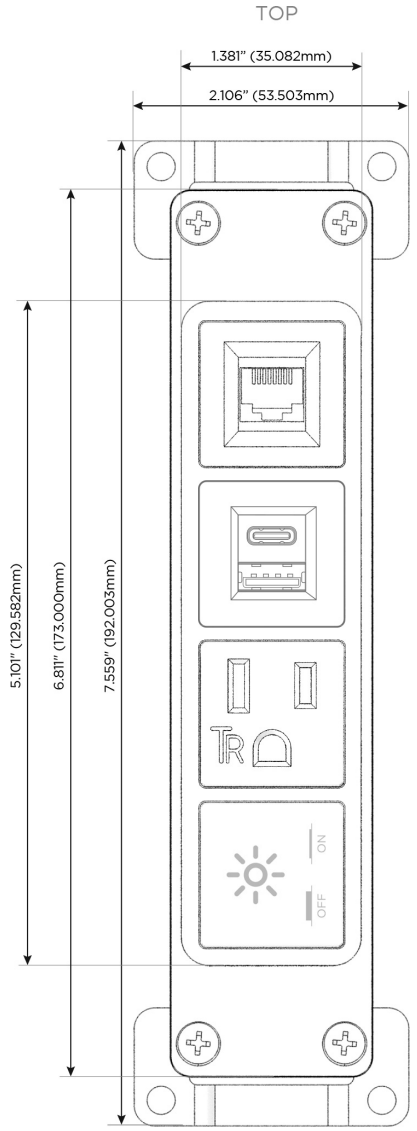

Bezel Finish: **ANTIQUED ARCHITECTURAL BRONZE (ABS)**

Custom Finishes Available M-POWER-4T-XAE6-BZ5AAB

Features:

Module/Port Options:

- A Tamper Resistant AC Receptacle
- E USB-A & USB-C (20W)
- M Double USB-A (Fast Charging Ports - 18W)
- H HDMI
- 6 CAT 6
- 12 RJ 12
- X Switched AC
- Y 3-Way Switch (Low Voltage)
- V USB-C (45W High Speed Charging Port)
- S USB-C (25W High Speed Charging Port)
- R Switched AC (Rocker Switch)
- D Dimmer Switch

Plug:

- Supplied with Low Profile Flat 45° Angle 120 VAC Plug
- Optional Standard Straight 120 VAC Plug
- Optional Straight 120 VAC Pass-through Plug

- CLEAN, COMPACT DESIGN
- STREAMLINED
- LOW PROFILE
- SIDE-EXITING CORDS
- PLUG & PLAY
- 6' AC CORD & PLUG (FLAT PLUG STANDARD)
- CUSTOMIZABLE CONFIGURATIONS AND FINISHES
- UL LISTED FOR MOUNTING IN FURNITURE
- 15A

M-POWER-4T

AC POWER & DATA CONNECTIVITY SOLUTION

M-POWER-4T-XAE6-BZ5AAB

Specs:

Modules/Ports:

- X Switched AC
- A Tamper Resistant AC Receptacle
- E USB-A & USB-C (20W)
- 6 CAT 6

X A E 6

Distributed by