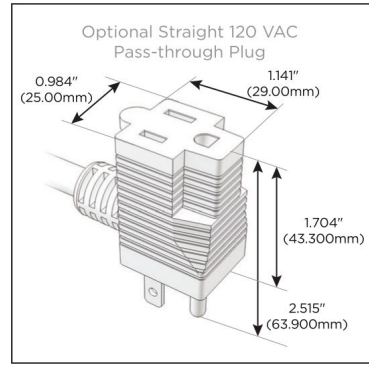

Plug:

- Supplied with Low Profile Flat 45° Angle 120 VAC Plug
- Optional Standard Straight 120 VAC Plug
- Optional Straight 120 VAC Pass-through Plug

- CLEAN, COMPACT DESIGN
- STREAMLINED
- LOW PROFILE
- SIDE-EXITING CORDS
- PLUG & PLAY
- 6' AC CORD & PLUG (FLAT PLUG STANDARD)
- CUSTOMIZABLE CONFIGURATIONS AND FINISHES
- UL LISTED FOR MOUNTING IN FURNITURE
- 15A

M-POWER-4T

AC POWER & DATA CONNECTIVITY SOLUTION

M-POWER-4T-XAE6-BZ5AAB

Specs:

Modules/Ports:

- X Switched AC
- A Tamper Resistant AC Receptacle
- E USB-A & USB-C (20W)
- 6 CAT 6

X A E 6

Distributed by