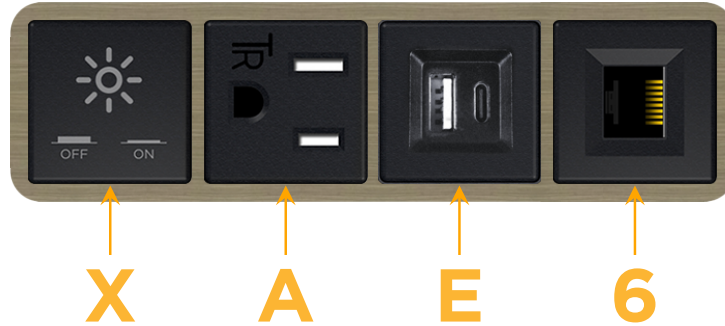

Bezel Finish: **ANTIQUED ARCHITECTURAL BRONZE (ABS)**

Custom Finishes Available M-POWER-4T-XAE6-BZ5AAB

Features:

Module/Port Options:

- A Tamper Resistant AC Receptacle
- E USB-A & USB-C (20W)
- M Double USB-A (Fast Charging Ports - 18W)
- H HDMI
- 6 CAT 6
- 12 RJ 12
- X Switched AC
- Y 3-Way Switch (Low Voltage)
- V USB-C (45W High Speed Charging Port)
- S USB-C (25W High Speed Charging Port)
- R Switched AC (Rocker Switch)
- D Dimmer Switch

Plug:

- Supplied with Low Profile Flat 45° Angle 120 VAC Plug
- Optional Standard Straight 120 VAC Plug
- Optional Straight 120 VAC Pass-through Plug

- CLEAN, COMPACT DESIGN
- STREAMLINED
- LOW PROFILE
- SIDE-EXITING CORDS
- PLUG & PLAY
- 6' AC CORD & PLUG (FLAT PLUG STANDARD)
- CUSTOMIZABLE CONFIGURATIONS AND FINISHES
- UL LISTED FOR MOUNTING IN FURNITURE
- 15A

M-POWER-4T

AC POWER & DATA CONNECTIVITY SOLUTION

M-POWER-4T-XAE6-BZ5AAB

Specs:

Modules/Ports:

- X Switched AC
- A Tamper Resistant AC Receptacle
- E USB-A & USB-C (20W)
- 6 CAT 6

X A E 6

Distributed by