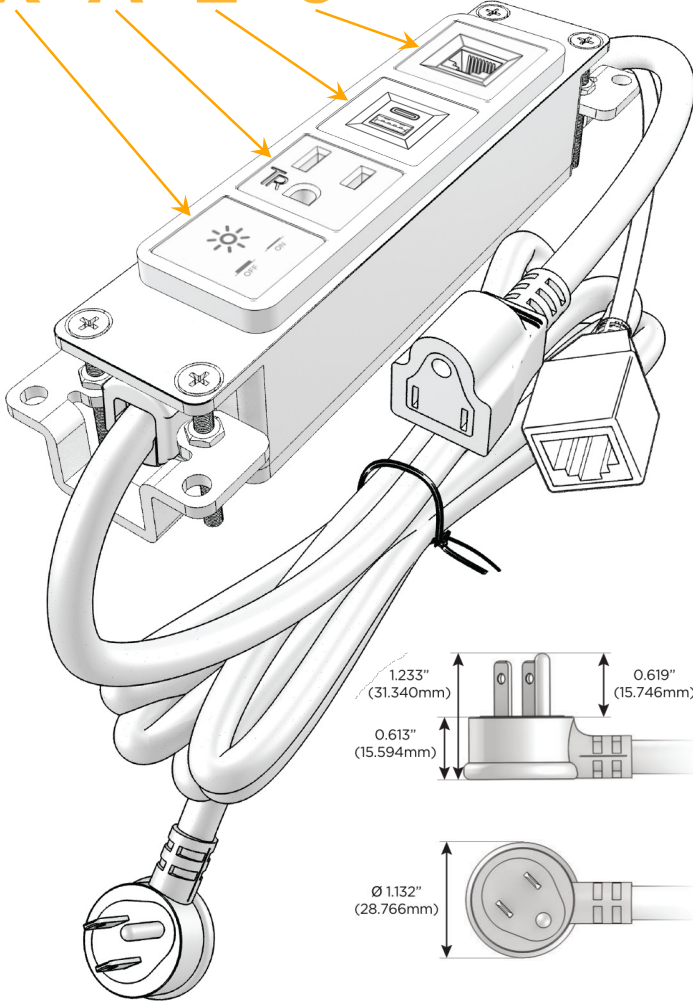

Bezel Finish: **ANTIQUED ARCHITECTURAL BRONZE (ABS)**

Custom Finishes Available M-POWER-4T-XAE6-BZ5AAB

Features:

Module/Port Options:

- A Tamper Resistant AC Receptacle
- E USB-A & USB-C (20W)
- M Double USB-A (Fast Charging Ports - 18W)
- H HDMI
- 6 CAT 6
- 12 RJ 12
- X Switched AC
- Y 3-Way Switch (Low Voltage)
- V USB-C (45W High Speed Charging Port)
- S USB-C (25W High Speed Charging Port)
- R Switched AC (Rocker Switch)
- D Dimmer Switch

Plug:

- Supplied with Low Profile Flat 45° Angle 120 VAC Plug
- Optional Standard Straight 120 VAC Plug
- Optional Straight 120 VAC Pass-through Plug

- CLEAN, COMPACT DESIGN
- STREAMLINED
- LOW PROFILE
- SIDE-EXITING CORDS
- PLUG & PLAY
- 6' AC CORD & PLUG (FLAT PLUG STANDARD)
- CUSTOMIZABLE CONFIGURATIONS AND FINISHES
- UL LISTED FOR MOUNTING IN FURNITURE
- 15A

M-POWER-4T

AC POWER & DATA CONNECTIVITY SOLUTION

M-POWER-4T-XAE6-BZ5AAB

Specs:

Modules/Ports:

- X Switched AC
- A Tamper Resistant AC Receptacle
- E USB-A & USB-C (20W)
- 6 CAT 6

X A E 6

Distributed by