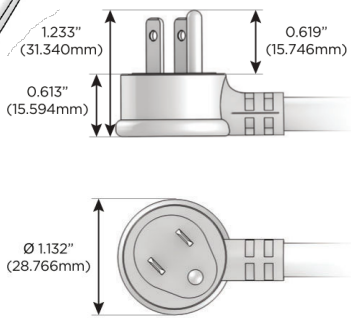

Plug:

- Supplied with Low Profile Flat 45° Angle 120 VAC Plug
- Optional Standard Straight 120 VAC Plug
- Optional Straight 120 VAC Pass-through Plug

- CLEAN, COMPACT DESIGN
- STREAMLINED
- LOW PROFILE
- SIDE-EXITING CORDS
- PLUG & PLAY
- 6' AC CORD & PLUG (FLAT PLUG STANDARD)
- CUSTOMIZABLE CONFIGURATIONS AND FINISHES
- UL LISTED FOR MOUNTING IN FURNITURE
- 15A

M-POWER-4T

AC POWER & DATA CONNECTIVITY SOLUTION

M-POWER-4T-XAE6-BZ5AAB

Specs:

Modules/Ports:

- X Switched AC
- A Tamper Resistant AC Receptacle
- E USB-A & USB-C (20W)
- 6 CAT 6

X A E 6

Distributed by