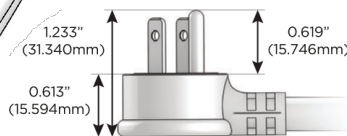

### Plug:

Supplied with Low Profile Flat 45° Angle 120 VAC Plug

Optional Standard Straight 120 VAC Plug

Optional Straight 120 VAC Pass-through Plug

- CLEAN, COMPACT DESIGN
- STREAMLINED
- LOW PROFILE
- SIDE-EXITING CORDS
- PLUG & PLAY
- 6' AC CORD & PLUG (FLAT PLUG STANDARD)
- CUSTOMIZABLE CONFIGURATIONS AND FINISHES
- UL LISTED FOR MOUNTING IN FURNITURE
- 15A

# M-POWER-4T

AC POWER & DATA CONNECTIVITY SOLUTION

M-POWER-4T-XAE6-BZ4B

Specs:

**Modules/Ports:**

- X Switched AC
- A Tamper Resistant AC Receptacle
- E USB-A & USB-C (20W)
- 6 CAT 6

**X A E 6**

Distributed by