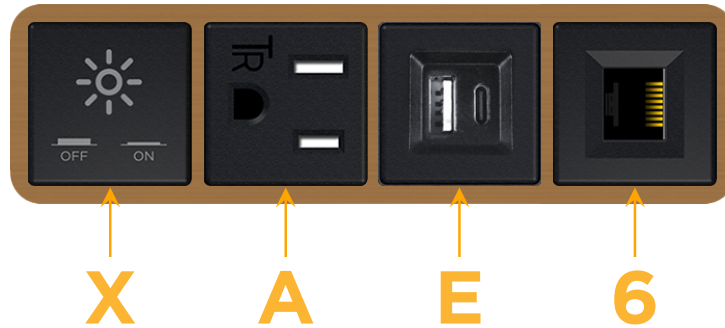

M-POWER-4T

AC POWER & DATA CONNECTIVITY SOLUTION

M-POWER-4T-XAE6-BZ4B

Distributed by

Mormax Company, Inc.

8 Westchester Plaza

Elmsford, NY 10523

914-699-0101

sales@mormax.com

mormax.com

Metro Light & Power's line of power & data solutions offers sophisticated design elements combined with greater ease of installation. Streamlined and low-profile, enhanced by side-exiting cords, our outlets advance the industry with their cutting edge look and feel. We believe flexibility is key, and we provide a variety of mounting options, including the ability to mount in limited spaces. Our outlets are available in many finishes and configurations, in addition to a custom color and finish capability for our clients.

Bezel Finish: **SOLID BRONZE BRUSHED**

Custom Finishes Available M-POWER-4T-XAE6-BZ4B

Features:

Module/Port Options:

- A Tamper Resistant AC Receptacle
- E USB-A & USB-C (20W)
- M Double USB-A (Fast Charging Ports - 18W)
- H HDMI
- 6 CAT 6
- 12 RJ 12
- X Switched AC
- Y 3-Way Switch (Low Voltage)
- V USB-C (45W High Speed Charging Port)
- S USB-C (25W High Speed Charging Port)
- R Switched AC (Rocker Switch)
- D Dimmer Switch

Plug:

Supplied with Low Profile Flat 45° Angle 120 VAC Plug

Optional Standard Straight 120 VAC Plug

Optional Straight 120 VAC Pass-through Plug

- CLEAN, COMPACT DESIGN
- STREAMLINED
- LOW PROFILE
- SIDE-EXITING CORDS
- PLUG & PLAY
- 6' AC CORD & PLUG (FLAT PLUG STANDARD)
- CUSTOMIZABLE CONFIGURATIONS AND FINISHES
- UL LISTED FOR MOUNTING IN FURNITURE
- 15A