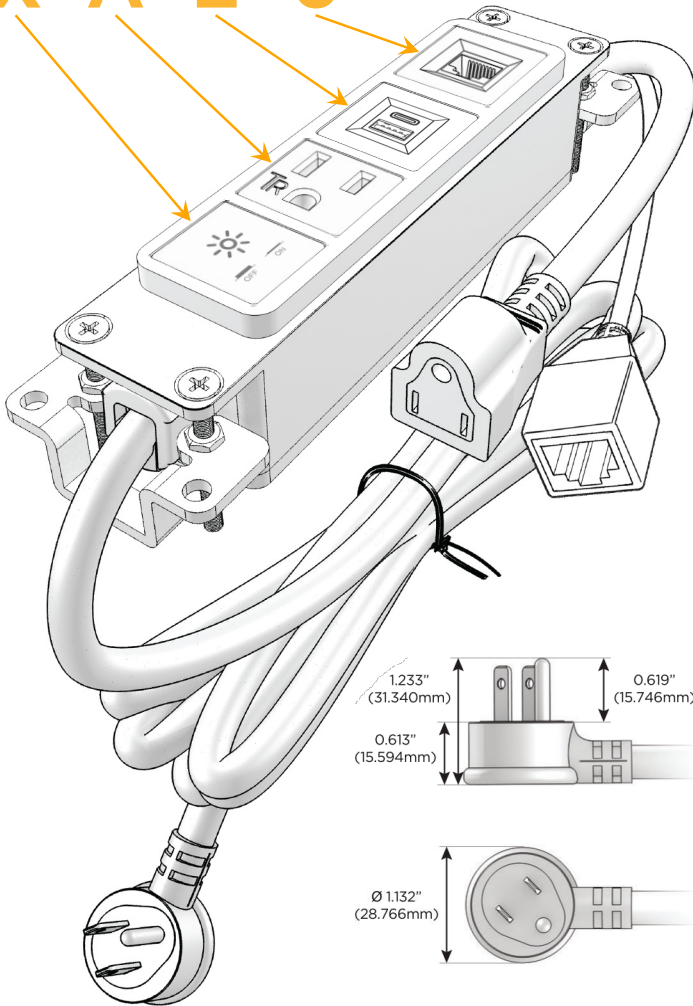

### Module/Port Options:

- A Tamper Resistant AC Receptacle
- E USB-A & USB-C (20W)
- M Double USB-A (Fast Charging Ports - 18W)
- H HDMI
- 6 CAT 6
- 12 RJ 12
- X Switched AC
- Y 3-Way Switch (Low Voltage)
- V USB-C (45W High Speed Charging Port)
- S USB-C (25W High Speed Charging Port)
- R Switched AC (Rocker Switch)
- D Dimmer Switch

### Plug:

Supplied with Low Profile Flat 45° Angle 120 VAC Plug

Optional Standard Straight 120 VAC Plug

Optional Straight 120 VAC Pass-through Plug

- CLEAN, COMPACT DESIGN
- STREAMLINED
- LOW PROFILE
- SIDE-EXITING CORDS
- PLUG & PLAY
- 6' AC CORD & PLUG (FLAT PLUG STANDARD)
- CUSTOMIZABLE CONFIGURATIONS AND FINISHES
- UL LISTED FOR MOUNTING IN FURNITURE
- 15A

# M-POWER-4T

AC POWER & DATA CONNECTIVITY SOLUTION

M-POWER-4T-XAE6-BZ4B

Specs:

**Modules/Ports:**

- X Switched AC
- A Tamper Resistant AC Receptacle
- E USB-A & USB-C (20W)
- 6 CAT 6

**X A E 6**

Distributed by