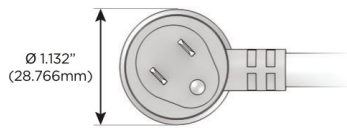

### Plug:

Supplied with Low Profile Flat 45° Angle 120 VAC Plug

Optional Standard Straight 120 VAC Plug

Optional Straight 120 VAC Pass-through Plug

- CLEAN, COMPACT DESIGN
- STREAMLINED
- LOW PROFILE
- SIDE-EXITING CORDS
- PLUG & PLAY
- 6' AC CORD & PLUG (FLAT PLUG STANDARD)
- CUSTOMIZABLE CONFIGURATIONS AND FINISHES
- UL LISTED FOR MOUNTING IN FURNITURE
- 15A

# M-POWER-4T

AC POWER & DATA CONNECTIVITY SOLUTION

M-POWER-4T-XAE6-BZ4B

Specs:

**Modules/Ports:**

- X Switched AC
- A Tamper Resistant AC Receptacle
- E USB-A & USB-C (20W)
- 6 CAT 6

**X A E 6**

Distributed by