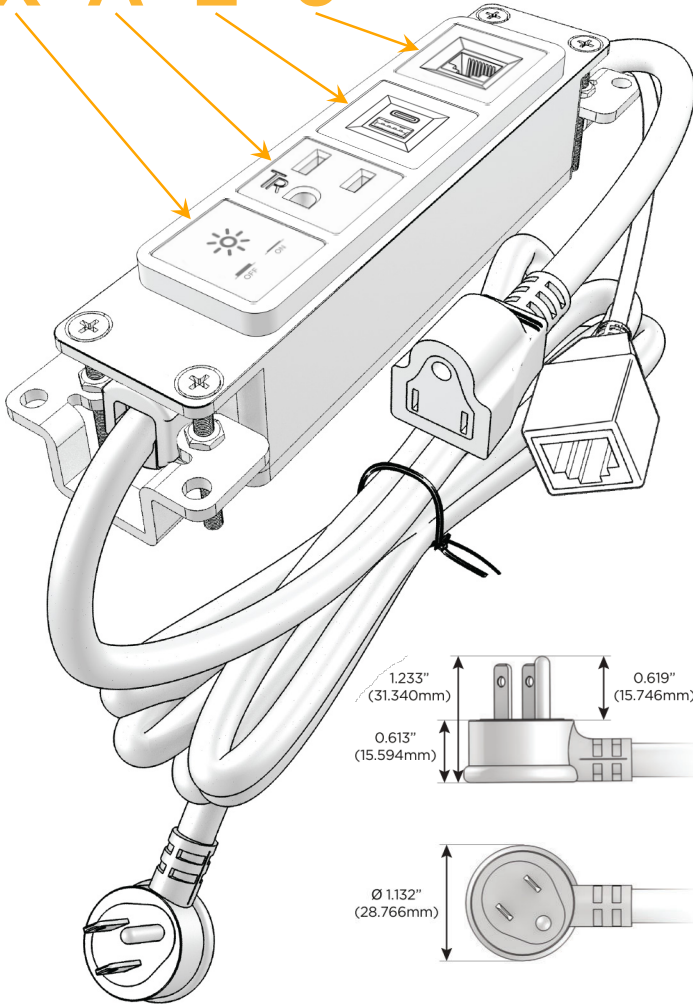

#### Module/Port Options:

- A** Tamper Resistant AC Receptacle
- E** USB-A & USB-C (20W)
- M** Double USB-A (Fast Charging Ports - 18W)
- H** HDMI
- 6** CAT 6
- 12** RJ 12
- X** Switched AC
- Y** 3-Way Switch (Low Voltage)
- V** USB-C (45W High Speed Charging Port)
- S** USB-C (25W High Speed Charging Port)
- R** Switched AC (Rocker Switch)
- D** Dimmer Switch

#### Plug:

Supplied with Low Profile Flat 45° Angle 120 VAC Plug

Optional Standard Straight 120 VAC Plug

Optional Straight 120 VAC Pass-through Plug

- CLEAN, COMPACT DESIGN
- STREAMLINED
- LOW PROFILE
- SIDE-EXITING CORDS
- PLUG & PLAY
- 6' AC CORD & PLUG (FLAT PLUG STANDARD)
- CUSTOMIZABLE CONFIGURATIONS AND FINISHES
- UL LISTED FOR MOUNTING IN FURNITURE
- 15A

# M-POWER-4T

AC POWER & DATA CONNECTIVITY SOLUTION

M-POWER-4T-XAE6-BRAB

Specs:

**Modules/Ports:**

- X Switched AC
- A Tamper Resistant AC Receptacle
- E USB-A & USB-C (20W)
- 6 CAT 6

**X A E 6**

Distributed by