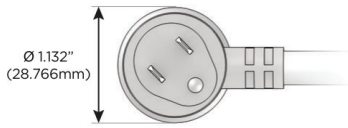

#### Plug:

Supplied with Low Profile Flat 45° Angle 120 VAC Plug

Optional Standard Straight 120 VAC Plug

Optional Straight 120 VAC Pass-through Plug

- CLEAN, COMPACT DESIGN
- STREAMLINED
- LOW PROFILE
- SIDE-EXITING CORDS
- PLUG & PLAY
- 6' AC CORD & PLUG (FLAT PLUG STANDARD)
- CUSTOMIZABLE CONFIGURATIONS AND FINISHES
- UL LISTED FOR MOUNTING IN FURNITURE
- 15A

# M-POWER-4T

AC POWER & DATA CONNECTIVITY SOLUTION

M-POWER-4T-XAE6-BRAB

Specs:

**Modules/Ports:**

- X Switched AC
- A Tamper Resistant AC Receptacle
- E USB-A & USB-C (20W)
- 6 CAT 6

**X A E 6**

Distributed by