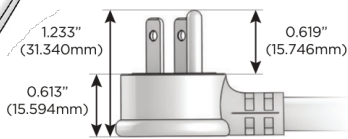

#### Plug:

Supplied with Low Profile Flat 45° Angle 120 VAC Plug

Optional Standard Straight 120 VAC Plug

Optional Straight 120 VAC Pass-through Plug

- CLEAN, COMPACT DESIGN
- STREAMLINED
- LOW PROFILE
- SIDE-EXITING CORDS
- PLUG & PLAY
- 6' AC CORD & PLUG (FLAT PLUG STANDARD)
- CUSTOMIZABLE CONFIGURATIONS AND FINISHES
- UL LISTED FOR MOUNTING IN FURNITURE
- 15A

# M-POWER-4T

AC POWER & DATA CONNECTIVITY SOLUTION

M-POWER-4T-XAE6-BRAB

Specs:

**Modules/Ports:**

- X Switched AC
- A Tamper Resistant AC Receptacle
- E USB-A & USB-C (20W)
- 6 CAT 6

**X A E 6**

Distributed by