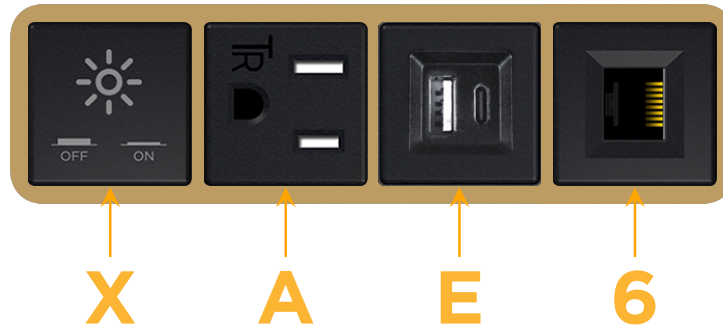

M-POWER-4T

AC POWER & DATA CONNECTIVITY SOLUTION

M-POWER-4T-XAE6-BRAB

Distributed by

Mormax Company, Inc.

8 Westchester Plaza

Elmsford, NY 10523

914-699-0101

sales@mormax.com

mormax.com

Metro Light & Power's line of power & data solutions offers sophisticated design elements combined with greater ease of installation. Streamlined and low-profile, enhanced by side-exiting cords, our outlets advance the industry with their cutting edge look and feel. We believe flexibility is key, and we provide a variety of mounting options, including the ability to mount in limited spaces. Our outlets are available in many finishes and configurations, in addition to a custom color and finish capability for our clients.

Bezel Finish: **BRASS (ABS)**

Custom Finishes Available M-POWER-4T-XAE6-BRAB

Features:

Module/Port Options:

- **A** Tamper Resistant AC Receptacle
- **E** USB-A & USB-C (20W)
- **M** Double USB-A (Fast Charging Ports - 18W)
- **H** HDMI
- **6** CAT 6
- **12** RJ 12
- **X** Switched AC
- **Y** 3-Way Switch (Low Voltage)
- **V** USB-C (45W High Speed Charging Port)
- **S** USB-C (25W High Speed Charging Port)
- **R** Switched AC (Rocker Switch)
- **D** Dimmer Switch

Plug:

Supplied with Low Profile Flat 45° Angle 120 VAC Plug

Optional Standard Straight 120 VAC Plug

Optional Straight 120 VAC Pass-through Plug

- CLEAN, COMPACT DESIGN
- STREAMLINED
- LOW PROFILE
- SIDE-EXITING CORDS
- PLUG & PLAY
- 6' AC CORD & PLUG (FLAT PLUG STANDARD)
- CUSTOMIZABLE CONFIGURATIONS AND FINISHES
- UL LISTED FOR MOUNTING IN FURNITURE
- 15A