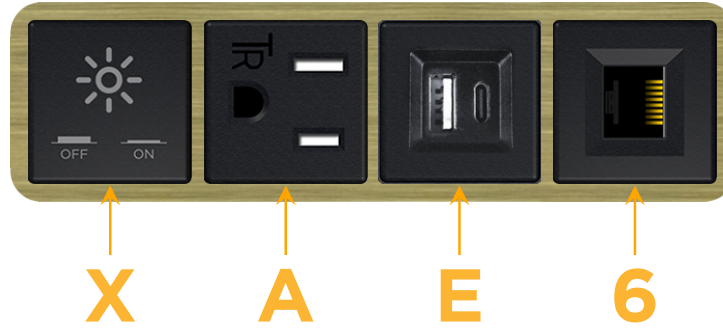

M-POWER-4T

AC POWER & DATA CONNECTIVITY SOLUTION

M-POWER-4T-XAE6-BRAAB

Distributed by

Mormax Company, Inc.

8 Westchester Plaza

Elmsford, NY 10523

914-699-0101

sales@mormax.com

mormax.com

Metro Light & Power's line of power & data solutions offers sophisticated design elements combined with greater ease of installation. Streamlined and low-profile, enhanced by side-exiting cords, our outlets advance the industry with their cutting edge look and feel. We believe flexibility is key, and we provide a variety of mounting options, including the ability to mount in limited spaces. Our outlets are available in many finishes and configurations, in addition to a custom color and finish capability for our clients.

Bezel Finish: **BRASS ANTIQUED (ABS)**

Custom Finishes Available M-POWER-4T-XAE6-BRAAB

Features:

Module/Port Options:

- **A** Tamper Resistant AC Receptacle
- **E** USB-A & USB-C (20W)
- **M** Double USB-A (Fast Charging Ports - 18W)
- **H** HDMI
- **6** CAT 6
- **12** RJ 12
- **X** Switched AC
- **Y** 3-Way Switch (Low Voltage)
- **V** USB-C (45W High Speed Charging Port)
- **S** USB-C (25W High Speed Charging Port)
- **R** Switched AC (Rocker Switch)
- **D** Dimmer Switch

Plug:

Supplied with Low Profile Flat 45° Angle 120 VAC Plug

Optional Standard Straight 120 VAC Plug

Optional Straight 120 VAC Pass-through Plug

- CLEAN, COMPACT DESIGN
- STREAMLINED
- LOW PROFILE
- SIDE-EXITING CORDS
- PLUG & PLAY
- 6' AC CORD & PLUG (FLAT PLUG STANDARD)
- CUSTOMIZABLE CONFIGURATIONS AND FINISHES
- UL LISTED FOR MOUNTING IN FURNITURE
- 15A