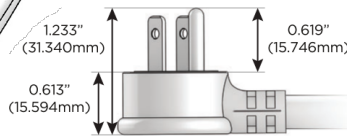

### Plug:

Supplied with Low Profile Flat 45° Angle 120 VAC Plug

Optional Standard Straight 120 VAC Plug

Optional Straight 120 VAC Pass-through Plug

- CLEAN, COMPACT DESIGN
- STREAMLINED
- LOW PROFILE
- SIDE-EXITING CORDS
- PLUG & PLAY
- 6' AC CORD & PLUG (FLAT PLUG STANDARD)
- CUSTOMIZABLE CONFIGURATIONS AND FINISHES
- UL LISTED FOR MOUNTING IN FURNITURE
- 15A

# M-POWER-4T

AC POWER & DATA CONNECTIVITY SOLUTION

M-POWER-4T-XAE6-BRAAB

Specs:

**Modules/Ports:**

- X** Switched AC
- A** Tamper Resistant AC Receptacle
- E** USB-A & USB-C (20W)
- 6** CAT 6

**X A E 6**

Distributed by