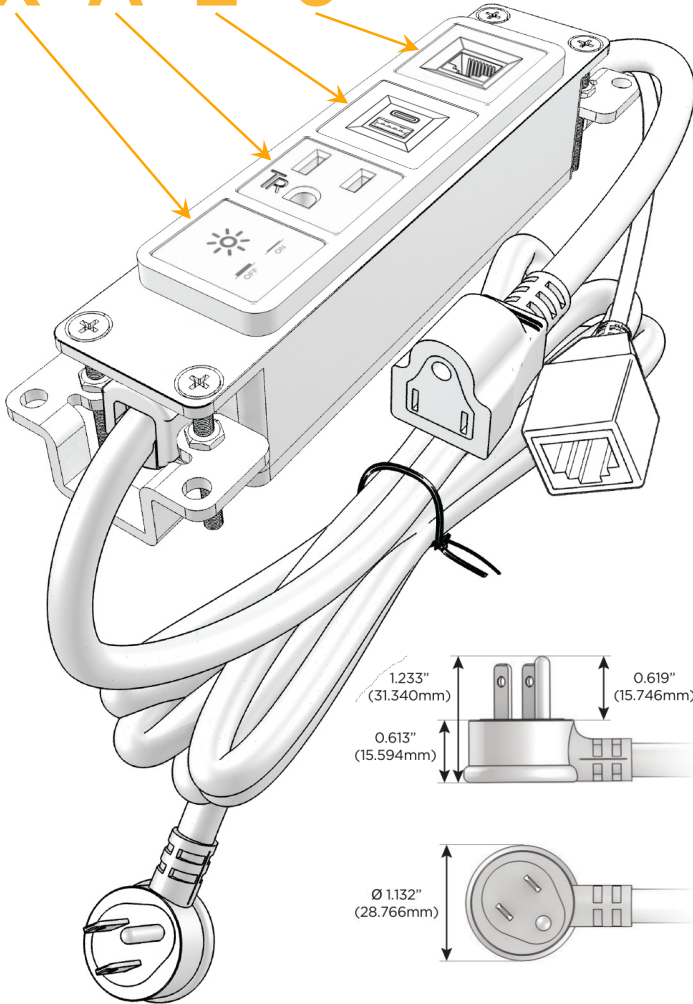

### Module/Port Options:

- A** Tamper Resistant AC Receptacle
- E** USB-A & USB-C (20W)
- M** Double USB-A (Fast Charging Ports - 18W)
- H** HDMI
- 6** CAT 6
- 12** RJ 12
- X** Switched AC
- Y** 3-Way Switch (Low Voltage)
- V** USB-C (45W High Speed Charging Port)
- S** USB-C (25W High Speed Charging Port)
- R** Switched AC (Rocker Switch)
- D** Dimmer Switch

### Plug:

Supplied with Low Profile Flat 45° Angle 120 VAC Plug

Optional Standard Straight 120 VAC Plug

Optional Straight 120 VAC Pass-through Plug

- CLEAN, COMPACT DESIGN
- STREAMLINED
- LOW PROFILE
- SIDE-EXITING CORDS
- PLUG & PLAY
- 6' AC CORD & PLUG (FLAT PLUG STANDARD)
- CUSTOMIZABLE CONFIGURATIONS AND FINISHES
- UL LISTED FOR MOUNTING IN FURNITURE
- 15A

# M-POWER-4T

AC POWER & DATA CONNECTIVITY SOLUTION

M-POWER-4T-XAE6-BRAAB

Specs:

**Modules/Ports:**

- X** Switched AC
- A** Tamper Resistant AC Receptacle
- E** USB-A & USB-C (20W)
- 6** CAT 6

**X A E 6**

Distributed by