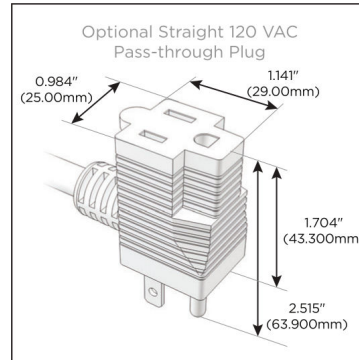

### Module/Port Options:

- A** Tamper Resistant AC Receptacle
- E** USB-A & USB-C (20W)
- M** Double USB-A (Fast Charging Ports - 18W)
- H** HDMI
- 6** CAT 6
- 12** RJ 12
- X** Switched AC
- Y** 3-Way Switch (Low Voltage)
- V** USB-C (45W High Speed Charging Port)
- S** USB-C (25W High Speed Charging Port)
- R** Switched AC (Rocker Switch)
- D** Dimmer Switch

### Plug:

Supplied with Low Profile Flat 45° Angle 120 VAC Plug

Optional Standard Straight 120 VAC Plug

Optional Straight 120 VAC Pass-through Plug

- CLEAN, COMPACT DESIGN
- STREAMLINED
- LOW PROFILE
- SIDE-EXITING CORDS
- PLUG & PLAY
- 6' AC CORD & PLUG (FLAT PLUG STANDARD)
- CUSTOMIZABLE CONFIGURATIONS AND FINISHES
- UL LISTED FOR MOUNTING IN FURNITURE
- 15A

# M-POWER-4T

AC POWER & DATA CONNECTIVITY SOLUTION

M-POWER-4T-XAE6-BRAAB

Specs:

**Modules/Ports:**

- X** Switched AC
- A** Tamper Resistant AC Receptacle
- E** USB-A & USB-C (20W)
- 6** CAT 6

**X A E 6**

Distributed by