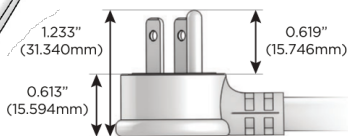

### Plug:

Supplied with Low Profile Flat 45° Angle 120 VAC Plug

Optional Standard Straight 120 VAC Plug

Optional Straight 120 VAC Pass-through Plug

- CLEAN, COMPACT DESIGN
- STREAMLINED
- LOW PROFILE
- SIDE-EXITING CORDS
- PLUG & PLAY
- 6' AC CORD & PLUG (FLAT PLUG STANDARD)
- CUSTOMIZABLE CONFIGURATIONS AND FINISHES
- UL LISTED FOR MOUNTING IN FURNITURE
- 15A

# M-POWER-4T

AC POWER & DATA CONNECTIVITY SOLUTION

M-POWER-4T-XAE6-BR4B

Specs:

**Modules/Ports:**

- X Switched AC
- A Tamper Resistant AC Receptacle
- E USB-A & USB-C (20W)
- 6 CAT 6

**X A E 6**

Distributed by