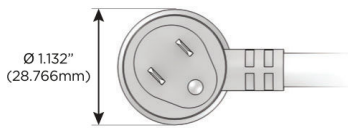

### Plug:

Supplied with Low Profile Flat 45° Angle 120 VAC Plug

Optional Standard Straight 120 VAC Plug

Optional Straight 120 VAC Pass-through Plug

- CLEAN, COMPACT DESIGN
- STREAMLINED
- LOW PROFILE
- SIDE-EXITING CORDS
- PLUG & PLAY
- 6' AC CORD & PLUG (FLAT PLUG STANDARD)
- CUSTOMIZABLE CONFIGURATIONS AND FINISHES
- UL LISTED FOR MOUNTING IN FURNITURE
- 15A

# M-POWER-4T

AC POWER & DATA CONNECTIVITY SOLUTION

M-POWER-4T-XAE6-BR4B

Specs:

**Modules/Ports:**

- X Switched AC
- A Tamper Resistant AC Receptacle
- E USB-A & USB-C (20W)
- 6 CAT 6

**X A E 6**

Distributed by