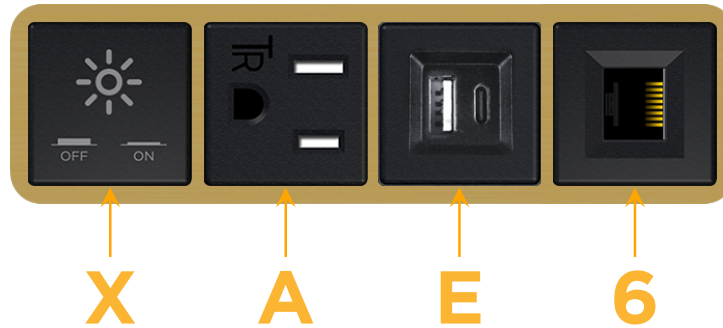

M-POWER-4T

AC POWER & DATA CONNECTIVITY SOLUTION

M-POWER-4T-XAE6-BR4B

Distributed by

Mormax Company, Inc.

8 Westchester Plaza

Elmsford, NY 10523

914-699-0101

sales@mormax.com

mormax.com

Metro Light & Power's line of power & data solutions offers sophisticated design elements combined with greater ease of installation. Streamlined and low-profile, enhanced by side-exiting cords, our outlets advance the industry with their cutting edge look and feel. We believe flexibility is key, and we provide a variety of mounting options, including the ability to mount in limited spaces. Our outlets are available in many finishes and configurations, in addition to a custom color and finish capability for our clients.

Bezel Finish: **SOLID BRASS BRUSHED**

Custom Finishes Available M-POWER-4T-XAE6-BR4B

Features:

Module/Port Options:

- **A** Tamper Resistant AC Receptacle
- **E** USB-A & USB-C (20W)
- **M** Double USB-A (Fast Charging Ports - 18W)
- **H** HDMI
- **6** CAT 6
- **12** RJ 12
- **X** Switched AC
- **Y** 3-Way Switch (Low Voltage)
- **V** USB-C (45W High Speed Charging Port)
- **S** USB-C (25W High Speed Charging Port)
- **R** Switched AC (Rocker Switch)
- **D** Dimmer Switch

Plug:

Supplied with Low Profile Flat 45° Angle 120 VAC Plug

Optional Standard Straight 120 VAC Plug

Optional Straight 120 VAC Pass-through Plug

- CLEAN, COMPACT DESIGN
- STREAMLINED
- LOW PROFILE
- SIDE-EXITING CORDS
- PLUG & PLAY
- 6' AC CORD & PLUG (FLAT PLUG STANDARD)
- CUSTOMIZABLE CONFIGURATIONS AND FINISHES
- UL LISTED FOR MOUNTING IN FURNITURE
- 15A