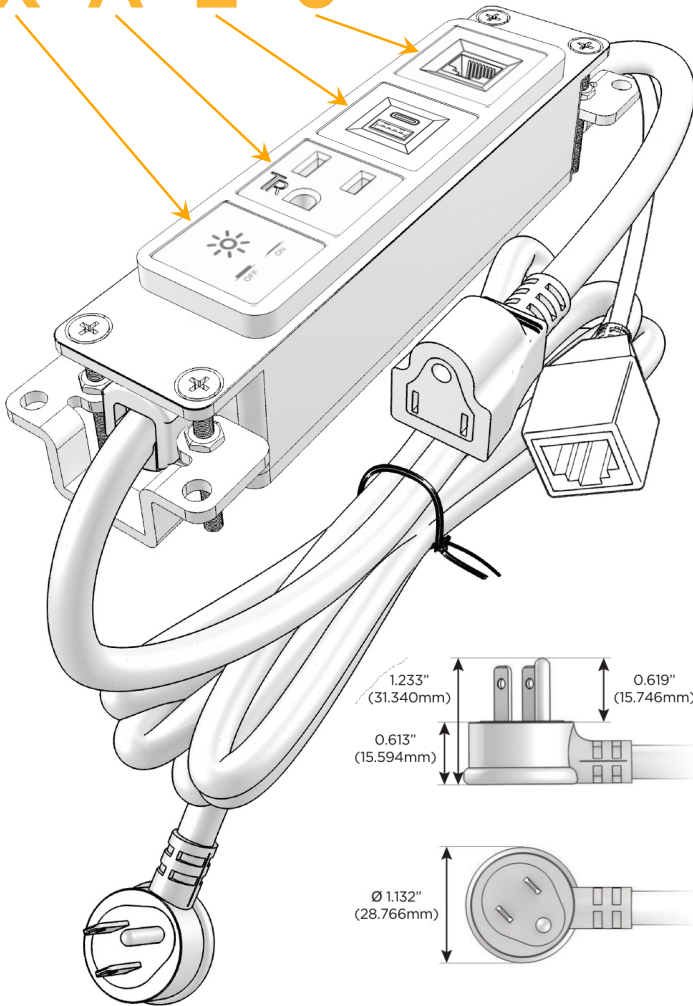

### Module/Port Options:

- A** Tamper Resistant AC Receptacle
- E** USB-A & USB-C (20W)
- M** Double USB-A (Fast Charging Ports - 18W)
- H** HDMI
- 6** CAT 6
- 12** RJ 12
- X** Switched AC
- Y** 3-Way Switch (Low Voltage)
- V** USB-C (45W High Speed Charging Port)
- S** USB-C (25W High Speed Charging Port)
- R** Switched AC (Rocker Switch)
- D** Dimmer Switch

### Plug:

Supplied with Low Profile Flat 45° Angle 120 VAC Plug

Optional Standard Straight 120 VAC Plug

Optional Straight 120 VAC Pass-through Plug

- CLEAN, COMPACT DESIGN
- STREAMLINED
- LOW PROFILE
- SIDE-EXITING CORDS
- PLUG & PLAY
- 6' AC CORD & PLUG (FLAT PLUG STANDARD)
- CUSTOMIZABLE CONFIGURATIONS AND FINISHES
- UL LISTED FOR MOUNTING IN FURNITURE
- 15A

# M-POWER-4T

AC POWER & DATA CONNECTIVITY SOLUTION

M-POWER-4T-XAE6-BR4B

Specs:

**Modules/Ports:**

- X Switched AC
- A Tamper Resistant AC Receptacle
- E USB-A & USB-C (20W)
- 6 CAT 6

**X A E 6**

Distributed by