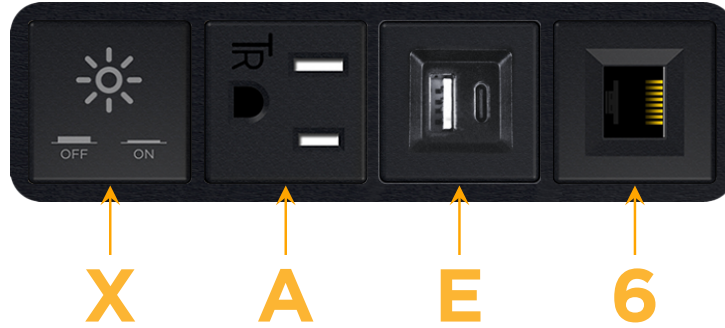

Bezel Finish: **SATIN BLACK (ABS)**

Custom Finishes Available M-POWER-4T-XAE6-B2AB

Features:

Module/Port Options:

- A** Tamper Resistant AC Receptacle
- E** USB-A & USB-C (20W)
- M** Double USB-A (Fast Charging Ports - 18W)
- H** HDMI
- 6** CAT 6
- 12** RJ 12
- X** Switched AC
- Y** 3-Way Switch (Low Voltage)
- V** USB-C (45W High Speed Charging Port)
- S** USB-C (25W High Speed Charging Port)
- R** Switched AC (Rocker Switch)
- D** Dimmer Switch

Plug:

Supplied with Low Profile Flat 45° Angle 120 VAC Plug

Optional Standard Straight 120 VAC Plug

Optional Straight 120 VAC Pass-through Plug

- CLEAN, COMPACT DESIGN
- STREAMLINED
- LOW PROFILE
- SIDE-EXITING CORDS
- PLUG & PLAY
- 6' AC CORD & PLUG (FLAT PLUG STANDARD)
- CUSTOMIZABLE CONFIGURATIONS AND FINISHES
- UL LISTED FOR MOUNTING IN FURNITURE
- 15A

sales@mormax.com

mormax.com

Specs:

Modules/Ports:

- X Switched AC
- A Tamper Resistant AC Receptacle
- E USB-A & USB-C (20W)
- 6 CAT 6

X A E 6