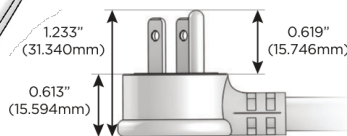

### Plug:

Supplied with Low Profile Flat 45° Angle 120 VAC Plug

Optional Standard Straight 120 VAC Plug

Optional Straight 120 VAC Pass-through Plug

- CLEAN, COMPACT DESIGN
- STREAMLINED
- LOW PROFILE
- SIDE-EXITING CORDS
- PLUG & PLAY
- 6' AC CORD & PLUG (FLAT PLUG STANDARD)
- CUSTOMIZABLE CONFIGURATIONS AND FINISHES
- UL LISTED FOR MOUNTING IN FURNITURE
- 15A

# M-POWER-4T

AC POWER & DATA CONNECTIVITY SOLUTION

M-POWER-4T-XAE6-APAB

Specs:

**Modules/Ports:**

- X Switched AC
- A Tamper Resistant AC Receptacle
- E USB-A & USB-C (20W)
- 6 CAT 6

**X A E 6**

Distributed by