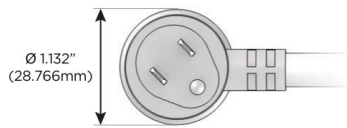

### Plug:

Supplied with Low Profile Flat 45° Angle 120 VAC Plug

Optional Standard Straight 120 VAC Plug

Optional Straight 120 VAC Pass-through Plug

- CLEAN, COMPACT DESIGN
- STREAMLINED
- LOW PROFILE
- SIDE-EXITING CORDS
- PLUG & PLAY
- 6' AC CORD & PLUG (FLAT PLUG STANDARD)
- CUSTOMIZABLE CONFIGURATIONS AND FINISHES
- UL LISTED FOR MOUNTING IN FURNITURE
- 15A

# M-POWER-4T

AC POWER & DATA CONNECTIVITY SOLUTION

M-POWER-4T-XAE6-APAB

Specs:

**Modules/Ports:**

- X Switched AC
- A Tamper Resistant AC Receptacle
- E USB-A & USB-C (20W)
- 6 CAT 6

**X A E 6**

Distributed by