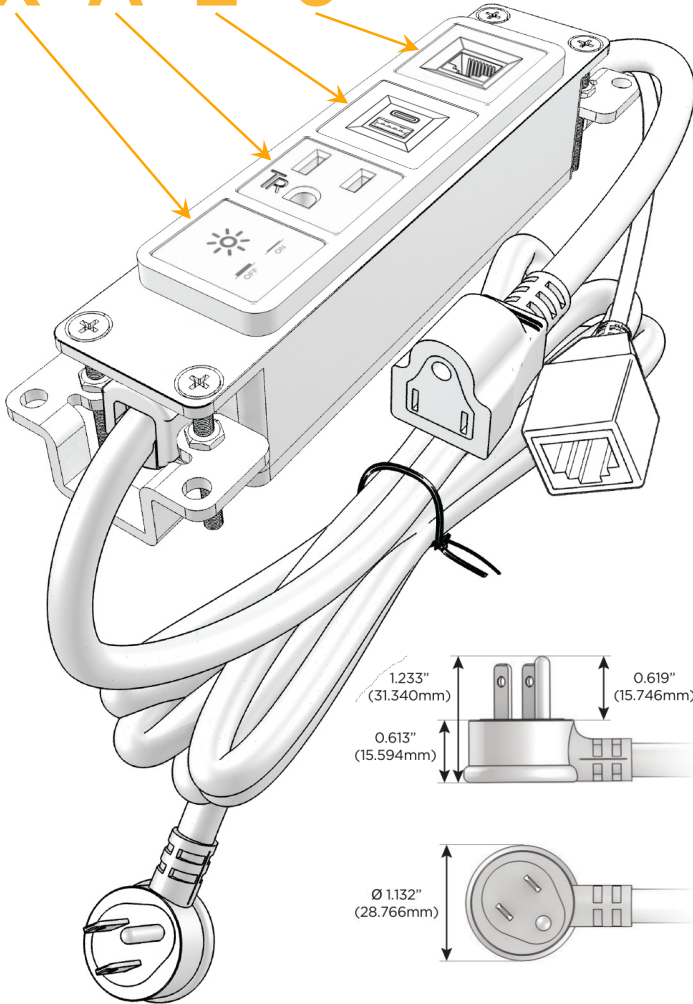

### Module/Port Options:

- A** Tamper Resistant AC Receptacle
- E** USB-A & USB-C (20W)
- M** Double USB-A (Fast Charging Ports - 18W)
- H** HDMI
- 6** CAT 6
- 12** RJ 12
- X** Switched AC
- Y** 3-Way Switch (Low Voltage)
- V** USB-C (45W High Speed Charging Port)
- S** USB-C (25W High Speed Charging Port)
- R** Switched AC (Rocker Switch)
- D** Dimmer Switch

### Plug:

Supplied with Low Profile Flat 45° Angle 120 VAC Plug

Optional Standard Straight 120 VAC Plug

Optional Straight 120 VAC Pass-through Plug

- CLEAN, COMPACT DESIGN
- STREAMLINED
- LOW PROFILE
- SIDE-EXITING CORDS
- PLUG & PLAY
- 6' AC CORD & PLUG (FLAT PLUG STANDARD)
- CUSTOMIZABLE CONFIGURATIONS AND FINISHES
- UL LISTED FOR MOUNTING IN FURNITURE
- 15A

# M-POWER-4T

AC POWER & DATA CONNECTIVITY SOLUTION

M-POWER-4T-XAE6-APAB

Specs:

**Modules/Ports:**

- X Switched AC
- A Tamper Resistant AC Receptacle
- E USB-A & USB-C (20W)
- 6 CAT 6

**X A E 6**

Distributed by