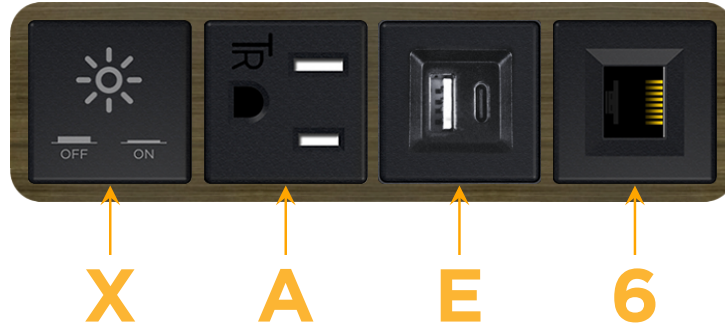

M-POWER-4T

AC POWER & DATA CONNECTIVITY SOLUTION

M-POWER-4T-XAE6-APAB

Distributed by

Mormax Company, Inc.

8 Westchester Plaza

Elmsford, NY 10523

914-699-0101

sales@mormax.com

mormax.com

Metro Light & Power's line of power & data solutions offers sophisticated design elements combined with greater ease of installation. Streamlined and low-profile, enhanced by side-exiting cords, our outlets advance the industry with their cutting edge look and feel. We believe flexibility is key, and we provide a variety of mounting options, including the ability to mount in limited spaces. Our outlets are available in many finishes and configurations, in addition to a custom color and finish capability for our clients.

Bezel Finish: **SPECIAL ANTIQUE BRONZE (ABS)**

Custom Finishes Available M-POWER-4T-XAE6-APAB

Features:

Module/Port Options:

- **A** Tamper Resistant AC Receptacle
- **E** USB-A & USB-C (20W)
- **M** Double USB-A (Fast Charging Ports - 18W)
- **H** HDMI
- **6** CAT 6
- **12** RJ 12
- **X** Switched AC
- **Y** 3-Way Switch (Low Voltage)
- **V** USB-C (45W High Speed Charging Port)
- **S** USB-C (25W High Speed Charging Port)
- **R** Switched AC (Rocker Switch)
- **D** Dimmer Switch

Plug:

Supplied with Low Profile Flat 45° Angle 120 VAC Plug

Optional Standard Straight 120 VAC Plug

Optional Straight 120 VAC Pass-through Plug

- CLEAN, COMPACT DESIGN
- STREAMLINED
- LOW PROFILE
- SIDE-EXITING CORDS
- PLUG & PLAY
- 6' AC CORD & PLUG (FLAT PLUG STANDARD)
- CUSTOMIZABLE CONFIGURATIONS AND FINISHES
- UL LISTED FOR MOUNTING IN FURNITURE
- 15A