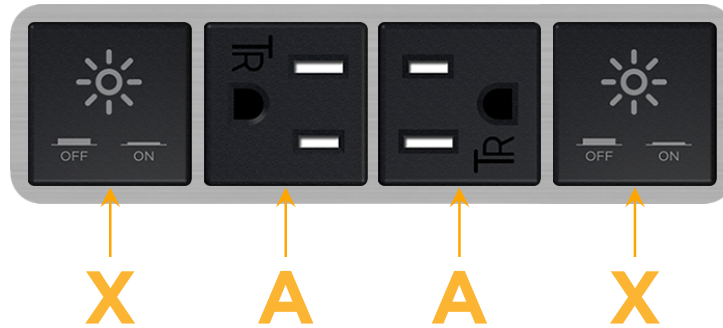

M-POWER-4T

AC POWER & DATA CONNECTIVITY SOLUTION

M-POWER-4T-XAAX-SS4AB

Distributed by

Mormax Company, Inc.

8 Westchester Plaza

Elmsford, NY 10523

914-699-0101

sales@mormax.com

mormax.com

Metro Light & Power's line of power & data solutions offers sophisticated design elements combined with greater ease of installation. Streamlined and low-profile, enhanced by side-exiting cords, our outlets advance the industry with their cutting edge look and feel. We believe flexibility is key, and we provide a variety of mounting options, including the ability to mount in limited spaces. Our outlets are available in many finishes and configurations, in addition to a custom color and finish capability for our clients.

Bezel Finish: **BRUSHED STAINLESS (ABS)**

Custom Finishes Available M-POWER-4T-XAAX-SS4AB

Features:

Module/Port Options:

- A Tamper Resistant AC Receptacle
- E USB-A & USB-C (20W)
- M Double USB-A (Fast Charging Ports - 18W)
- H HDMI
- 6 CAT 6
- 12 RJ 12
- X Switched AC
- Y 3-Way Switch (Low Voltage)
- V USB-C (45W High Speed Charging Port)
- S USB-C (25W High Speed Charging Port)
- R Switched AC (Rocker Switch)
- D Dimmer Switch

Plug:

- Supplied with Low Profile Flat 45° Angle 120 VAC Plug
- Optional Standard Straight 120 VAC Plug
- Optional Straight 120 VAC Pass-through Plug

- CLEAN, COMPACT DESIGN
- STREAMLINED
- LOW PROFILE
- SIDE-EXITING CORDS
- PLUG & PLAY
- 6' AC CORD & PLUG (FLAT PLUG STANDARD)
- CUSTOMIZABLE CONFIGURATIONS AND FINISHES
- UL LISTED FOR MOUNTING IN FURNITURE
- 15A