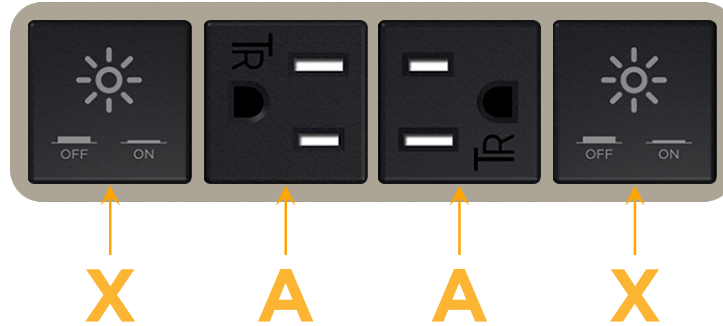

M-POWER-4T

AC POWER & DATA CONNECTIVITY SOLUTION

M-POWER-4T-XAAX-SAB

Distributed by

Mormax Company, Inc.

8 Westchester Plaza

Elmsford, NY 10523

914-699-0101

sales@mormax.com

mormax.com

Metro Light & Power's line of power & data solutions offers sophisticated design elements combined with greater ease of installation. Streamlined and low-profile, enhanced by side-exiting cords, our outlets advance the industry with their cutting edge look and feel. We believe flexibility is key, and we provide a variety of mounting options, including the ability to mount in limited spaces. Our outlets are available in many finishes and configurations, in addition to a custom color and finish capability for our clients.

Bezel Finish: **SATIN NICKEL (ABS)**

Custom Finishes Available M-POWER-4T-XAAX-SAB

Features:

Module/Port Options:

- **A** Tamper Resistant AC Receptacle
- **E** USB-A & USB-C (20W)
- **M** Double USB-A (Fast Charging Ports - 18W)
- **H** HDMI
- **6** CAT 6
- **12** RJ 12
- **X** Switched AC
- **Y** 3-Way Switch (Low Voltage)
- **V** USB-C (45W High Speed Charging Port)
- **S** USB-C (25W High Speed Charging Port)
- **R** Switched AC (Rocker Switch)
- **D** Dimmer Switch

Plug:

Supplied with Low Profile Flat 45° Angle 120 VAC Plug

Optional Standard Straight 120 VAC Plug

Optional Straight 120 VAC Pass-through Plug

- CLEAN, COMPACT DESIGN
- STREAMLINED
- LOW PROFILE
- SIDE-EXITING CORDS
- PLUG & PLAY
- 6' AC CORD & PLUG (FLAT PLUG STANDARD)
- CUSTOMIZABLE CONFIGURATIONS AND FINISHES
- UL LISTED FOR MOUNTING IN FURNITURE
- 15A