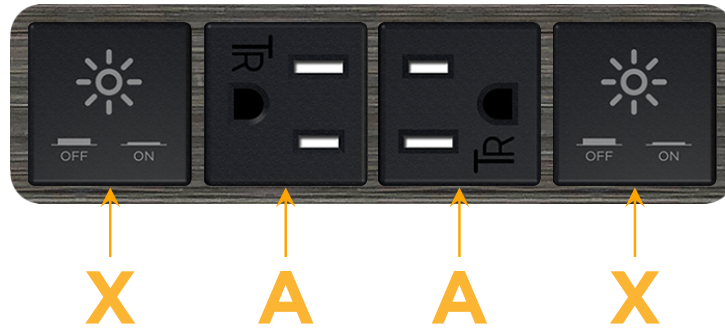

M-POWER-4T

AC POWER & DATA CONNECTIVITY SOLUTION

M-POWER-4T-XAAX-S3AB

Distributed by

Mormax Company, Inc.

8 Westchester Plaza

Elmsford, NY 10523

914-699-0101

sales@mormax.com

mormax.com

Metro Light & Power's line of power & data solutions offers sophisticated design elements combined with greater ease of installation. Streamlined and low-profile, enhanced by side-exiting cords, our outlets advance the industry with their cutting edge look and feel. We believe flexibility is key, and we provide a variety of mounting options, including the ability to mount in limited spaces. Our outlets are available in many finishes and configurations, in addition to a custom color and finish capability for our clients.

Bezel Finish: **GUNMETAL (ABS)**

Custom Finishes Available M-POWER-4T-XAAX-S3AB

Features:

Module/Port Options:

- **A** Tamper Resistant AC Receptacle
- **E** USB-A & USB-C (20W)
- **M** Double USB-A (Fast Charging Ports - 18W)
- **H** HDMI
- **6** CAT 6
- **12** RJ 12
- **X** Switched AC
- **Y** 3-Way Switch (Low Voltage)
- **V** USB-C (45W High Speed Charging Port)
- **S** USB-C (25W High Speed Charging Port)
- **R** Switched AC (Rocker Switch)
- **D** Dimmer Switch

Plug:

Supplied with Low Profile Flat 45° Angle 120 VAC Plug

Optional Standard Straight 120 VAC Plug

Optional Straight 120 VAC Pass-through Plug

- CLEAN, COMPACT DESIGN
- STREAMLINED
- LOW PROFILE
- SIDE-EXITING CORDS
- PLUG & PLAY
- 6' AC CORD & PLUG (FLAT PLUG STANDARD)
- CUSTOMIZABLE CONFIGURATIONS AND FINISHES
- UL LISTED FOR MOUNTING IN FURNITURE
- 15A