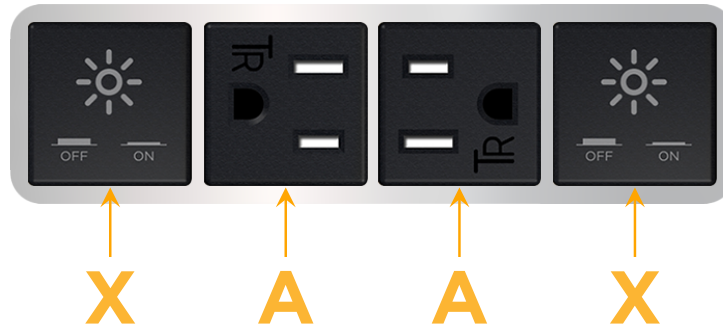

Bezel Finish: **CHROME (ABS)**

Custom Finishes Available M-POWER-4T-XAAX-CRAB

Features:

Module/Port Options:

- A** Tamper Resistant AC Receptacle
- E** USB-A & USB-C (20W)
- M** Double USB-A (Fast Charging Ports - 18W)
- H** HDMI
- 6** CAT 6
- 12** RJ 12
- X** Switched AC
- Y** 3-Way Switch (Low Voltage)
- V** USB-C (45W High Speed Charging Port)
- S** USB-C (25W High Speed Charging Port)
- R** Switched AC (Rocker Switch)
- D** Dimmer Switch

Plug:

Supplied with Low Profile Flat 45° Angle 120 VAC Plug

Optional Standard Straight 120 VAC Plug

Optional Straight 120 VAC Pass-through Plug

- CLEAN, COMPACT DESIGN
- STREAMLINED
- LOW PROFILE
- SIDE-EXITING CORDS
- PLUG & PLAY
- 6' AC CORD & PLUG (FLAT PLUG STANDARD)
- CUSTOMIZABLE CONFIGURATIONS AND FINISHES
- UL LISTED FOR MOUNTING IN FURNITURE
- 15A

M-POWER-4T

AC POWER & DATA CONNECTIVITY SOLUTION

M-POWER-4T-XAAX-CRAB

Specs:

Modules/Ports:

- X Switched AC
- A Tamper Resistant AC Receptacle

Distributed by

Mormax Company, Inc.