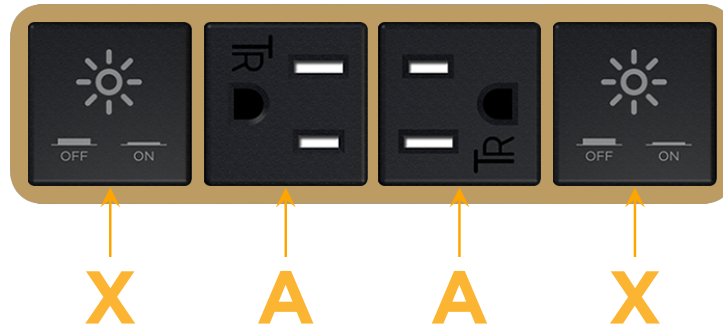

Bezel Finish: **STANDARD BRONZE (ABS)**

Custom Finishes Available M-POWER-4T-XAAX-BZAB

Features:

Module/Port Options:

- A Tamper Resistant AC Receptacle
- E USB-A & USB-C (20W)
- M Double USB-A (Fast Charging Ports - 18W)
- H HDMI
- 6 CAT 6
- 12 RJ 12
- X Switched AC
- Y 3-Way Switch (Low Voltage)
- V USB-C (45W High Speed Charging Port)
- S USB-C (25W High Speed Charging Port)
- R Switched AC (Rocker Switch)
- D Dimmer Switch

Plug:

Supplied with Low Profile Flat 45° Angle 120 VAC Plug

Optional Standard Straight 120 VAC Plug

Optional Straight 120 VAC Pass-through Plug

- CLEAN, COMPACT DESIGN
- STREAMLINED
- LOW PROFILE
- SIDE-EXITING CORDS
- PLUG & PLAY
- 6' AC CORD & PLUG (FLAT PLUG STANDARD)
- CUSTOMIZABLE CONFIGURATIONS AND FINISHES
- UL LISTED FOR MOUNTING IN FURNITURE
- 15A

M-POWER-4T

AC POWER & DATA CONNECTIVITY SOLUTION

M-POWER-4T-XAAX-BZAB

Specs:

Modules/Ports:

X Switched AC

A Tamper Resistant AC Receptacle

Distributed by