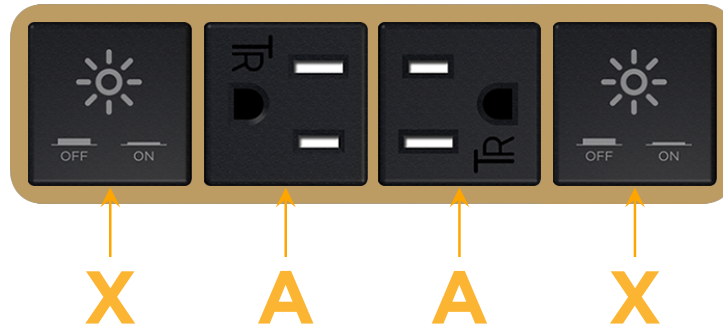

Bezel Finish: **BRASS (ABS)**

Custom Finishes Available M-POWER-4T-XAAX-BRAB

Features:

Module/Port Options:

- A** Tamper Resistant AC Receptacle
- E** USB-A & USB-C (20W)
- M** Double USB-A (Fast Charging Ports - 18W)
- H** HDMI
- 6** CAT 6
- 12** RJ 12
- X** Switched AC
- Y** 3-Way Switch (Low Voltage)
- V** USB-C (45W High Speed Charging Port)
- S** USB-C (25W High Speed Charging Port)
- R** Switched AC (Rocker Switch)
- D** Dimmer Switch

Plug:

Supplied with Low Profile Flat 45° Angle 120 VAC Plug

Optional Standard Straight 120 VAC Plug

Optional Straight 120 VAC Pass-through Plug

- CLEAN, COMPACT DESIGN
- STREAMLINED
- LOW PROFILE
- SIDE-EXITING CORDS
- PLUG & PLAY
- 6' AC CORD & PLUG (FLAT PLUG STANDARD)
- CUSTOMIZABLE CONFIGURATIONS AND FINISHES
- UL LISTED FOR MOUNTING IN FURNITURE
- 15A

M-POWER-4T

AC POWER & DATA CONNECTIVITY SOLUTION

M-POWER-4T-XAAX-BRAB

Specs:

Modules/Ports:

X Switched AC

A Tamper Resistant AC Receptacle

Distributed by