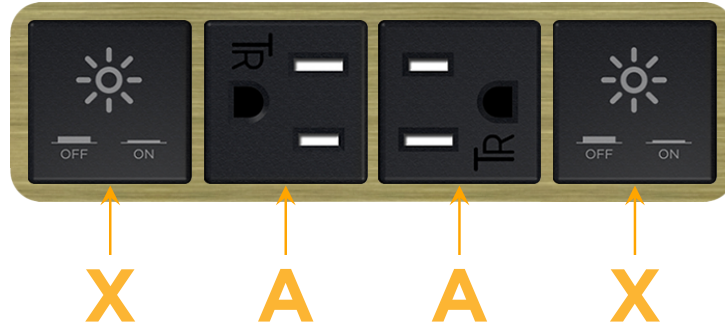

Bezel Finish: **BRASS ANTIQUED (ABS)**

Custom Finishes Available M-POWER-4T-XAAX-BRAAB

Features:

Module/Port Options:

- A** Tamper Resistant AC Receptacle
- E** USB-A & USB-C (20W)
- M** Double USB-A (Fast Charging Ports - 18W)
- H** HDMI
- 6** CAT 6
- 12** RJ 12
- X** Switched AC
- Y** 3-Way Switch (Low Voltage)
- V** USB-C (45W High Speed Charging Port)
- S** USB-C (25W High Speed Charging Port)
- R** Switched AC (Rocker Switch)
- D** Dimmer Switch

Plug:

Supplied with Low Profile Flat 45° Angle 120 VAC Plug

Optional Standard Straight 120 VAC Plug

Optional Straight 120 VAC Pass-through Plug

- CLEAN, COMPACT DESIGN
- STREAMLINED
- LOW PROFILE
- SIDE-EXITING CORDS
- PLUG & PLAY
- 6' AC CORD & PLUG (FLAT PLUG STANDARD)
- CUSTOMIZABLE CONFIGURATIONS AND FINISHES
- UL LISTED FOR MOUNTING IN FURNITURE
- 15A

M-POWER-4T

AC POWER & DATA CONNECTIVITY SOLUTION

M-POWER-4T-XAAX-BRAAB

Specs:

Modules/Ports:

X Switched AC

A Tamper Resistant AC Receptacle

Distributed by