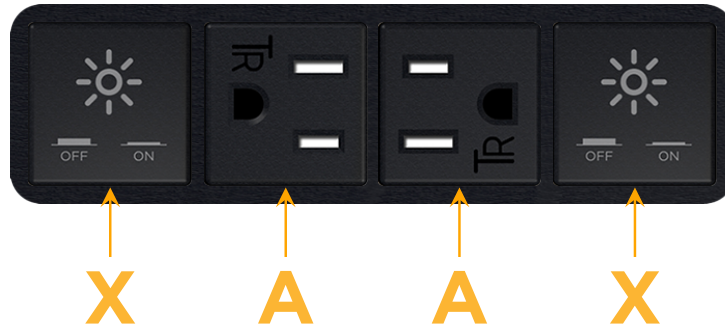

M-POWER-4T

AC POWER & DATA CONNECTIVITY SOLUTION

M-POWER-4T-XAAX-BB

Distributed by

Mormax Company, Inc.

8 Westchester Plaza

Elmsford, NY 10523

914-699-0101

sales@mormax.com

mormax.com

Metro Light & Power's line of power & data solutions offers sophisticated design elements combined with greater ease of installation. Streamlined and low-profile, enhanced by side-exiting cords, our outlets advance the industry with their cutting edge look and feel. We believe flexibility is key, and we provide a variety of mounting options, including the ability to mount in limited spaces. Our outlets are available in many finishes and configurations, in addition to a custom color and finish capability for our clients.

Bezel Finish: **BLACK (STEEL)**

Custom Finishes Available M-POWER-4T-XAAX-BB

Features:

Module/Port Options:

- **A** Tamper Resistant AC Receptacle
- **E** USB-A & USB-C (20W)
- **M** Double USB-A (Fast Charging Ports - 18W)
- **H** HDMI
- **6** CAT 6
- **12** RJ 12
- **X** Switched AC
- **Y** 3-Way Switch (Low Voltage)
- **V** USB-C (45W High Speed Charging Port)
- **S** USB-C (25W High Speed Charging Port)
- **R** Switched AC (Rocker Switch)
- **D** Dimmer Switch

Plug:

Supplied with Low Profile Flat 45° Angle 120 VAC Plug

Optional Standard Straight 120 VAC Plug

Optional Straight 120 VAC Pass-through Plug

- CLEAN, COMPACT DESIGN
- STREAMLINED
- LOW PROFILE
- SIDE-EXITING CORDS
- PLUG & PLAY
- 6' AC CORD & PLUG (FLAT PLUG STANDARD)
- CUSTOMIZABLE CONFIGURATIONS AND FINISHES
- UL LISTED FOR MOUNTING IN FURNITURE
- 15A