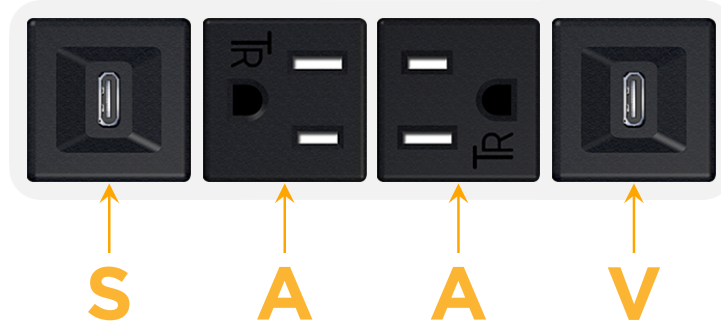

Bezel Finish: **WHITE (ABS)**

Custom Finishes Available M-POWER-4T-SAAV-WAB

Features:

Module/Port Options:

- A** Tamper Resistant AC Receptacle
- E** USB-A & USB-C (20W)
- M** Double USB-A (Fast Charging Ports - 18W)
- H** HDMI
- 6** CAT 6
- 12** RJ 12
- X** Switched AC
- Y** 3-Way Switch (Low Voltage)
- V** USB-C (45W High Speed Charging Port)
- S** USB-C (25W High Speed Charging Port)
- R** Switched AC (Rocker Switch)
- D** Dimmer Switch

Plug:

Supplied with Low Profile Flat 45° Angle 120 VAC Plug

Optional Standard Straight 120 VAC Plug

Optional Straight 120 VAC Pass-through Plug

- CLEAN, COMPACT DESIGN
- STREAMLINED
- LOW PROFILE
- SIDE-EXITING CORDS
- PLUG & PLAY
- 6' AC CORD & PLUG (FLAT PLUG STANDARD)
- CUSTOMIZABLE CONFIGURATIONS AND FINISHES
- UL LISTED FOR MOUNTING IN FURNITURE
- 15A

M-POWER-4T

AC POWER & DATA CONNECTIVITY SOLUTION

M-POWER-4T-SAAV-WAB

Specs:

Modules/Ports:

- S** USB-C (25W High Speed Charging Port)
- A** Tamper Resistant AC Receptacle
- V** USB-C (45W High Speed Charging Port)